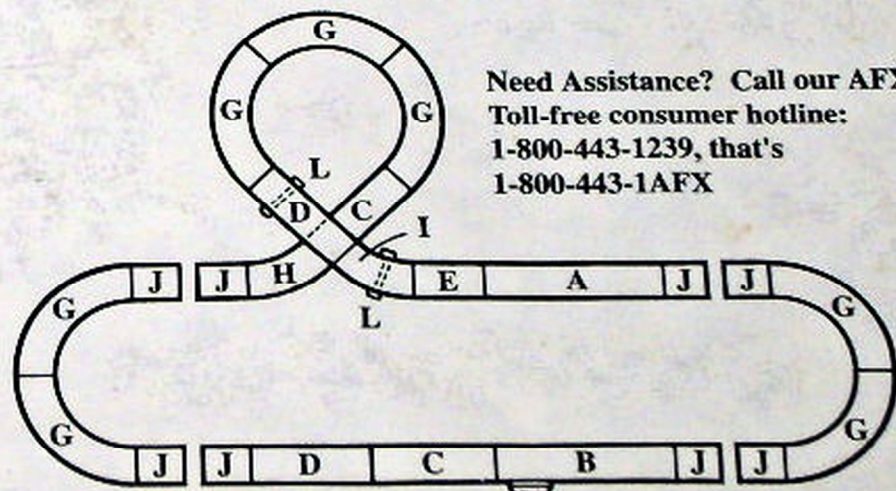

YOUR SET CONTAINS:

15" Terminal Track (1) 9" Crossover Track (2) 3" Straight Track (1)

Track Cleaning Pad, 2 Pick-up Shoes and Springs also included.

Experiment with the Future of Racing
by building these exciting alternate layouts!