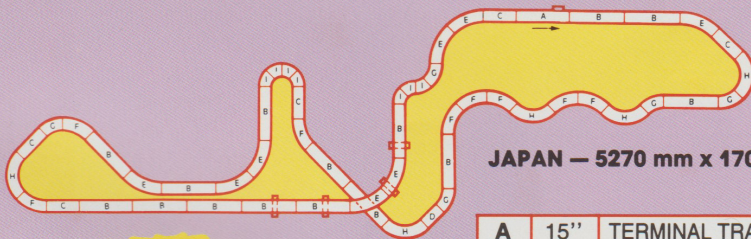

A	15"	TERMINAL TRACK	1 pc	No. F8627
B	15"	STRAIGHT	15 pc's	No. F8621
C	9"	STRAIGHT	5 pc's	No. F8622
D	6"	STRAIGHT	1 pc	No. F8641
E	15"	1/8 RADIUS CURVE	8 pc's	No. F8663
F	12"	1/8 RADIUS CURVE	5 pc's	No. F8662
G	9"	1/8 RADIUS CURVE	5 pc's	No. F8624
H	9"	1/4 RADIUS CURVE	5 pc's	No. F8623
I	6"	1/8 RADIUS CURVE	8 pc's	No. F8656

MONACO GRAND PRIX ROUND 3

MONACO — 3770 mm x 3260 mm

ENGLAND GRAND PRIX ROUND 8

A	15"	TERMINAL TRACK	1 pc	No. F8627
B	15"	STRAIGHT	14 pc's	No. F8621
C	9"	STRAIGHT	2 pc's	No. F8622
D	6"	STRAIGHT	1 pc	No. F8641
E	15"	1/8 RADIUS CURVE	5 pc's	No. F8663
F	12"	1/8 RADIUS CURVE	6 pc's	No. F8662
G	9"	1/8 RADIUS CURVE	1 pc's	No. F8624
H	9"	1/4 RADIUS CURVE	0 pc	No. F8623
I	6"	1/8 RADIUS CURVE	6 pc's	No. F8656

ENGLAND — 3350 mm x 2850 mm

JAPAN — 5270 mm x 1700 mm

JAPAN GRAND PRIX ROUND 15

A	15"	TERMINAL TRACK	1 pc	No. F8627
B	15"	STRAIGHT	15 pc's	No. F8621
C	9"	STRAIGHT	5 pc's	No. F8622
D	6"	STRAIGHT	1 pc	No. F8641
E	15"	1/8 RADIUS CURVE	8 pc's	No. F8663
F	12"	1/8 RADIUS CURVE	8 pc's	No. F8662
G	9"	1/8 RADIUS CURVE	5 pc's	No. F8624
H	9"	1/4 RADIUS CURVE	5 pc's	No. F8623
I	6"	1/8 RADIUS CURVE	7 pc's	No. F8656

Once you have purchased your initial set, many variations and layouts of up to 10 lanes are possible by adding the many tracks and accessories available.

Build a layout with long straights, tight corners, banked curves or a model of the many FORMULA 1 circuits to add that extra realism.