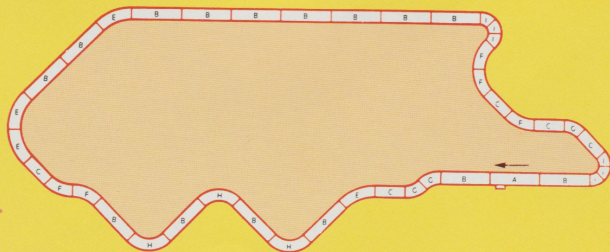

Once you have purchased your initial set, many variations and layouts of up to 10 lanes are possible by adding the many tracks and accessories available.

Build a layout with long straights, tight corners, banked curves or a model of the many FORMULA 1 circuits to add that extra realism.

A 15" Terminal Track

B 15" Straight

C 9" Straight

D 6" Straight

E 15" 1/8 Radius Curve

F 12" 1/8 Radius Curve

G 9" 1/8 Radius Curve

H 9" 1/4 Radius Curve

I 6" 1/8 Radius Curve

**AUSTRALIAN GRAND
PRIX
ROUND 16**

AUSTRALIA — 4660 mm x 1920 mm

A	15"	TERMINAL TRACK	1 pc	No. F8627
B	15"	STRAIGHT	15 pc's	No. F8621
C	9"	STRAIGHT	5 pc's	No. F8622
D	6"	STRAIGHT	0 pc	No. F8641
E	15"	1/8 RADIUS CURVE	4 pc's	No. F8663
F	12"	1/8 RADIUS CURVE	3 pc's	No. F8662
G	9"	1/8 RADIUS CURVE	3 pc's	No. F8624
H	9"	1/4 RADIUS CURVE	4 pc's	No. F8623
I	6"	1/8 RADIUS CURVE	6 pc's	No. F8656

BATHURST AUSTRALIA

A	15"	TERMINAL TRACK	1 pc	No. F8627
B	15"	STRAIGHT	10 pc's	No. F8621
C	9"	STRAIGHT	7 pc's	No. F8622
D	6"	STRAIGHT	0 pc	No. F8641
E	15"	1/8 RADIUS CURVE	3 pc's	No. F8663
F	12"	1/8 RADIUS CURVE	0 pc	No. F8662
G	9"	1/8 RADIUS CURVE	7 pc's	No. F8624
H	9"	1/4 RADIUS CURVE	3 pc's	No. F8623
I	6"	1/8 RADIUS CURVE	8 pc's	No. F8656