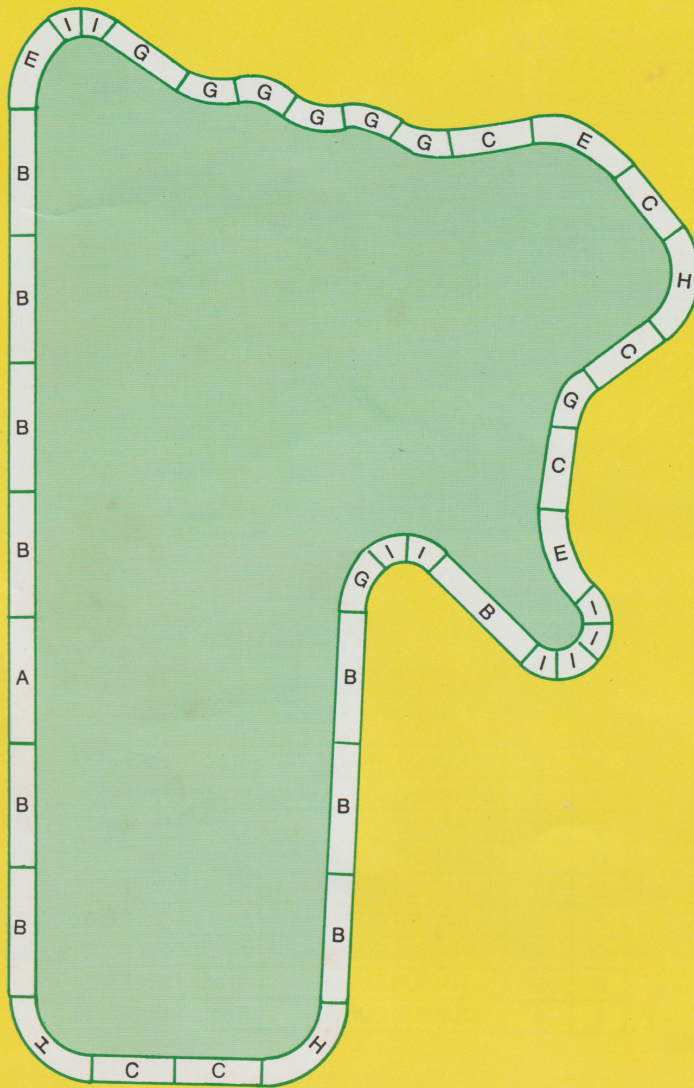

Once you have purchased your initial set, many variations and layouts of up to 10 lanes are possible by adding the many tracks and accessories available.

Build a layout with long straights, tight corners, banked curves or a model of the many FORMULA 1 circuits to add that extra realism.

A 15" Terminal Track

B 15" Straight

C 9" Straight

D 6" Straight

E 15" 1/8 Radius Curve

F 12" 1/8 Radius Curve

G 9" 1/8 Radius Curve

H 9" 1/4 Radius Curve

I 6" 1/8 Radius Curve

**AUSTRALIAN GRAND
PRIX
ROUND 16**

AUSTRALIA — 4660 mm x 1920 mm

A	15"	TERMINAL TRACK	1 pc	No. F8627
B	15"	STRAIGHT	15 pc's	No. F8621
C	9"	STRAIGHT	5 pc's	No. F8622
D	6"	STRAIGHT	0 pc	No. F8641
E	15"	1/8 RADIUS CURVE	4 pc's	No. F8663
F	12"	1/8 RADIUS CURVE	3 pc's	No. F8662
G	9"	1/8 RADIUS CURVE	3 pc's	No. F8624
H	9"	1/4 RADIUS CURVE	4 pc's	No. F8623
I	6"	1/8 RADIUS CURVE	6 pc's	No. F8656

BATHURST AUSTRALIA

A	15"	TERMINAL TRACK	1 pc	No. F8627
B	15"	STRAIGHT	10 pc's	No. F8621
C	9"	STRAIGHT	7 pc's	No. F8622
D	6"	STRAIGHT	0 pc	No. F8641
E	15"	1/8 RADIUS CURVE	3 pc's	No. F8663
F	12"	1/8 RADIUS CURVE	0 pc	No. F8662
G	9"	1/8 RADIUS CURVE	7 pc's	No. F8624
H	9"	1/4 RADIUS CURVE	3 pc's	No. F8623
I	6"	1/8 RADIUS CURVE	8 pc's	No. F8656