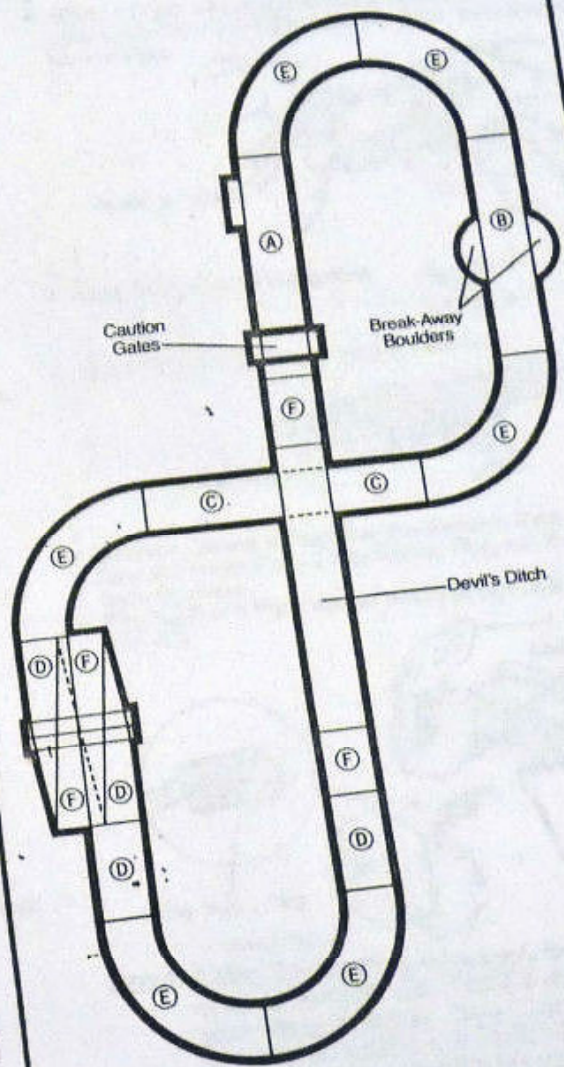

AURORA® AFX®

THE CLOSEST THING TO REAL RACING!™
LAYOUT SHEET

DEVIL'S DITCH™
 No. 8616

YOUR SET CONTAINS:

QTY.	ITEM
1	15" Terminal Track (A)
1	15" Straight Track (B)
2	9" Straight Track (C)
4	6" Straight Track (D)
6	9" Radius Curve (1/4) Track (E)
10	Loop Track Plus Loop Clamp (F)
1	Caution Gates
2	Break-Away Boulders
1	Devil's Ditch Stunt Ramp
2	Controllers
1	22-Volt Power Pack with Two-Way Racing Plug
6	Guard Rails
2	Aurora® AFX® Turbo Pickup Trucks

Track Cleaning Pad, 2 Pick-up Shoes and Springs also included.

DEVIL'S DITCH NO. 8616

TOMY.