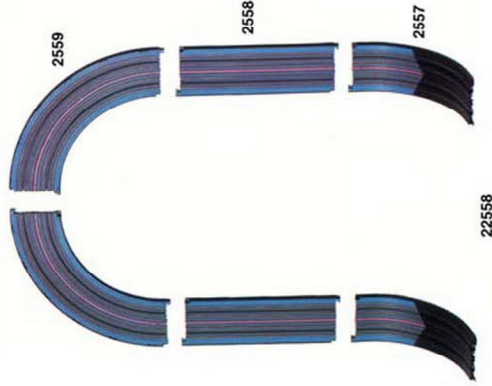

- 8118 9" Single Lane
- 8176 Dispatch Extension Set
- 8115 Single Lane Truck Terminal with Backstop Fence
- 8116 Double Lane Truck Terminal with Backstop Fence
- 8102 Right Hand Single Lane Turn Off
- 8103 Left Hand Single Lane Turn Off

TRICK TRACK

*Cars Shown Not Included

ACCESSORIES

AFX LAZER 2000™ TRACK

SPECIALTY TRACK

ACCESSORY AFX LAZER 2000™ TRACK

Expand or convert any existing AFX set to a Lazer 2000™ Wallclimber™ set.

- 2558 9" Lazer 2000™ Straight
- 2559 9" Lazer 2000™ Radius 1/4 Curve
- 2557 Lazer 2000™ Transition Track
- Sold in pairs
- 22558 Lazer 2000™ Track Pack (Complete Set of Lazer 2000™ track)