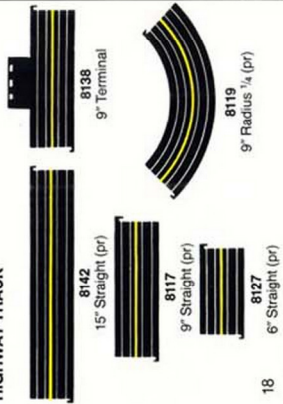

HIGHWAY TRACK