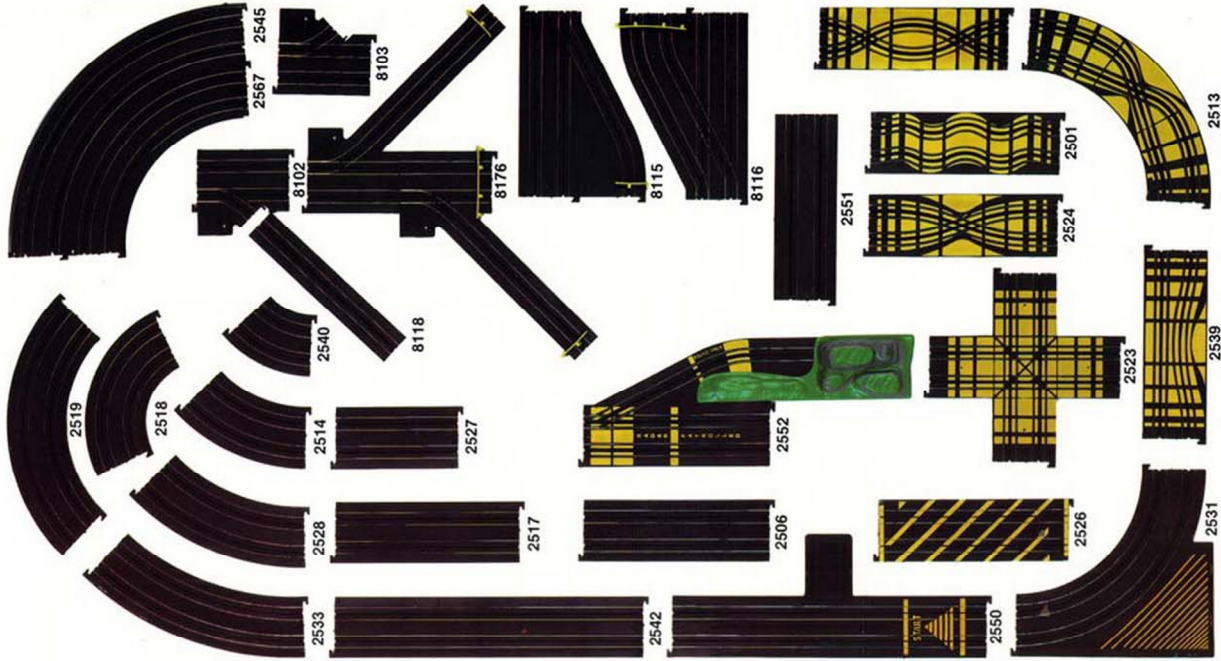

- 8118 9" Single Lane
- 8176 Dispatch Extension Set
- 8115 Single Lane Truck Terminal with Backstop Fence
- 8116 Double Lane Truck Terminal with Backstop Fence
- 8102 Right Hand Single Lane Turn Off
- 8103 Left Hand Single Lane Turn Off

TRICK TRACK

*Cars Shown Not Included

ACCESSORIES

AFX LAZER 2000™ TRACK

SPECIALTY TRACK

ACCESSORY AFX LAZER 2000™ TRACK

Expand or convert any existing AFX set to a Lazer 2000™ Wallclimber™ set.

- 2558 9" Lazer 2000™ Straight
- 2559 9" Lazer 2000™ Radius 1/4 Curve
- 2557 Lazer 2000™ Transition Track
- Sold in pairs
- 22558 Lazer 2000™ Track Pack (Complete Set of Lazer 2000™ track)