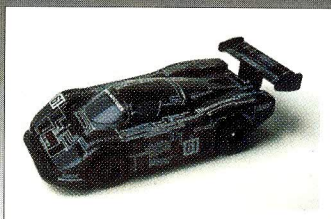

9871 MERCEDES CKT BD.