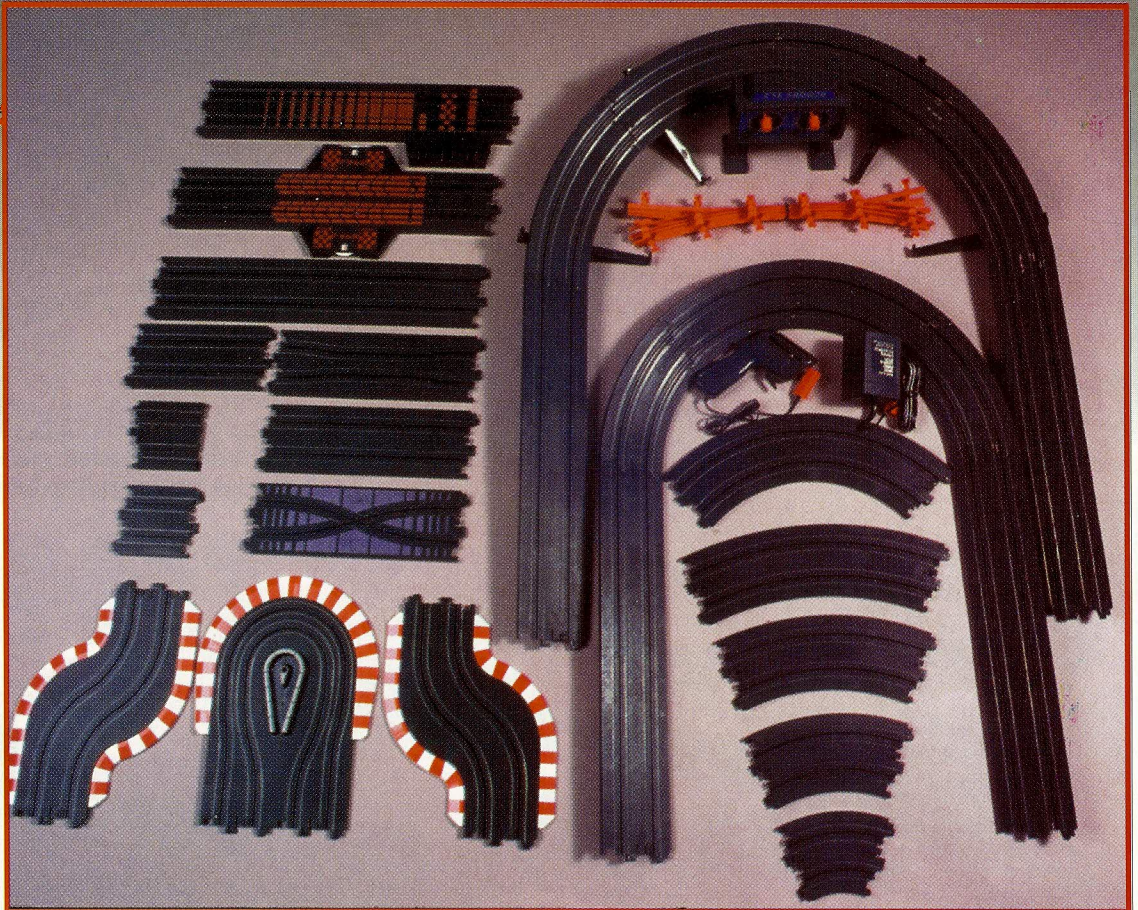

9501 BELL SOUTH #42

9500 KODAK #4

9430 PORSCHE 959 (SLVR)

9435 PORSCHE 959 (BK)

RACEMASTERS™
INC.

**RACING
TURBO™**

AFX

AFX Racing Turbo cars are the "workhorse" of the AFX line. These beautiful scale racers are economically priced and ready for action. The detailing and performance is outstanding - making Racing Turbo Cars a long standing favorite with consumers.

9894 INDY F1 #26

8752 T'BIRD SILVER

8792 INDY #1

8810 NISSAN 300ZX

9933 BEAMER GREY

9934 ARROW #23

PARTS AND ACCESSORIES

Make your layout bigger, more exciting, or add accessories.

One of the best features of the Racemasters line is the expandability. With our complete line of parts and accessories you can let your imagination be your guide when building your "dream" track. Virtually any configuration imaginable for a two or four lane track can be made. All Racemaster AFX parts come packaged on a 4-color card, poly-sealed, ready for display. Assortments and individual master packs are both available.

DESCRIPTIONS:

- 8628 9" BANKED CURVE SET
- 8630 CONTROLLER
- 8631 POWER PACK
- 8656 6" 1/8 CURVE
- 8663 15" 1/8 CURVE
- 8992 3" HAIRPIN
- 8993 9" CHICANE
- 8634 TUNE UP KIT RACING TURBO
- 8995 TUNE UP KIT G+
- 8623 9" 1/4 CURVE, PAIR
- 8624 9" 1/8 CURVE, PAIR
- 8627 15" TERMINAL TRACK
- 8646 15" LAP COUNTER
- 8621 15" STRAIGHT TRACK, PAIR
- 8626 3" ADAPTER TRACK, PAIR
- 8622 9" STRAIGHT TRACK, PAIR
- 8641 6" STRAIGHT TRACK, PAIR
- 8632 3" STRAIGHT TRACK, PAIR
- 8655 9" CROSSOVER TRACK, PAIR
- 8648 GUARDRAILS, 10 PACK
- 8629 LAP COUNTER, AUTOMATIC
- 8991 12" BANKED CURVE SET
- 8625 9" SQUEEZE TRACK