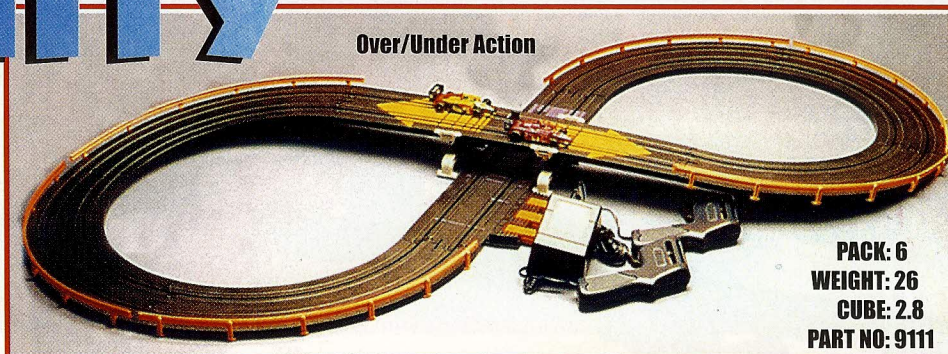

Over/Under Action

PACK: 6
WEIGHT: 26
CUBE: 2.8
PART NO: 9111

TOMY

RACEMASTERS