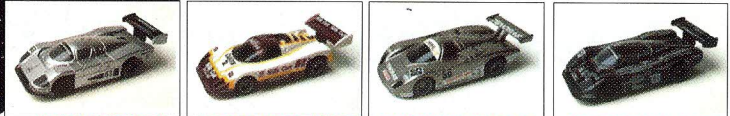

RACEMASTERS™

2000

4 Way Split™

H.O. SCALE ELECTRIC SLOT CAR RACING TRACK

This four lane set is our most popular ever! Great fun for the whole family or for an entire neighborhood! Over 16 track configurations possible for the ultimate in LeMans action. Start a racing club today! Comes with everything needed to race.

4 LANES OF RACING ACTION - 25 RUNNING FEET OF TRACK!

PACK: 2
WEIGHT: 28
CUBE: 2.6
PART NO: 9945

GUARDRAILS

New

OVER/UNDER SECTION WITH PYLONS

10 Lap - Lap Counter

4-Way Split

4 CONTROLLERS

SUPER G-Plus™

Comes With these 4 H.O. Scale Super G+ GTP Racing Cars

9201 MERCEDES C9

9202 JAGUAR SILK CUT

9206 TOYOTA TENORAS

9871 CRKT. BRD. MCDS.

Over Under

U.L. Wall Pack