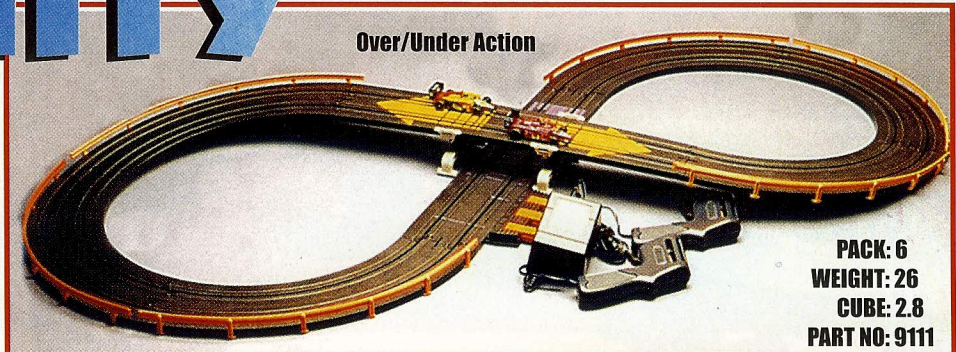

Over/Under Action

PACK: 6
WEIGHT: 26
CUBE: 2.8
PART NO: 9111

TOMY

RACEMASTERS