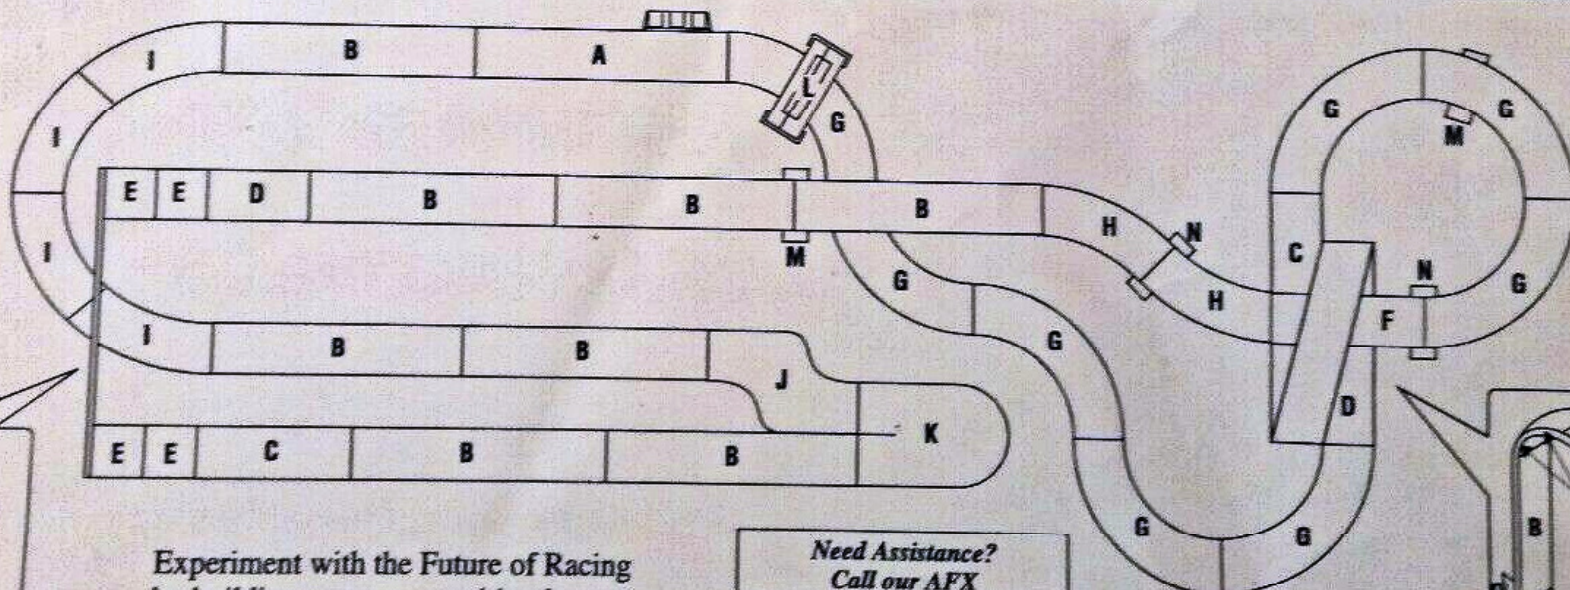

L: 50 Lap Lapometer (1)

M: Small Trestles (2)

Super G Plus Car (2)

B: 15' Straight Track (10)

E: 1/8 Loop (12)

H: 12' 1/8 Curve Track (2)

K: Hairpin Track (1)

Guard Rails (16)

N: High Trestles (2)

Accelerators (2)

C: 9' Straight Track (4)

F: 9' Squeeze Track (1)

I: 12' 1/8 Bank Curve Track (4)

*Track cleaning pad, 2 pickup shoes and springs also included.

O: Loop Cradles (4)

Power Pack (1)

Experiment with the Future of Racing by building your own exciting layouts, or the one shown here!

Need Assistance?
 Call our AFX
 Toll-Free Consumer Hotline:
 1-800-443-1239, that's
 1-800-443-1AFX