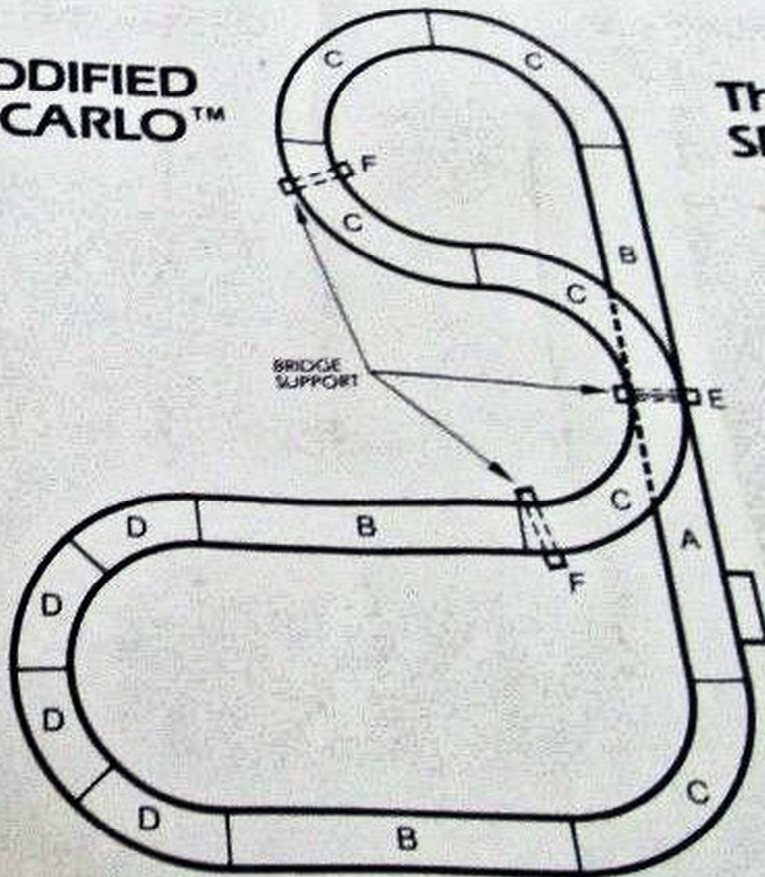

AURORA AFX LAYOUT SHEET

ULTRA CARLO™

YOUR SET CONTAINS:

- | | |
|--|----------------------------|
| | ITEM
15" Terminal track |
| | 15" Straight track |
| | 9" (1/4) Curve track |
| | 9" (1/4) Banked Curve |
| | High Bridge Support |
| | Low Bridge Support |
| | Guard Rail |
| | 22-Volt Power Pack |
| | Ferrari Testarossa |
| | Speed Bearer |
| | Controller |

Also included: Track Cleaning Pad, 2 Pickup Shoes, 2 Springs

The ULTRA CARLO™

The MODIFIED ULTRA CARLO™

The ULTRA CARLO™ SPIRAL

01/26/2015