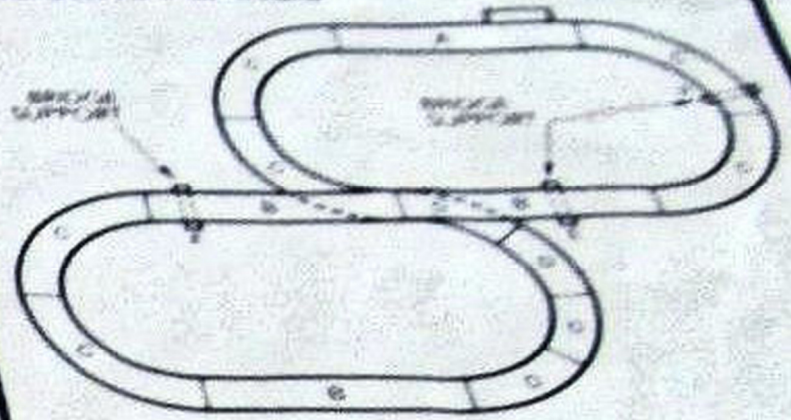

AURORA AFX LAYOUT SHEET

ULTRA CARLO™

YOUR SET CONTAINS:

- | | |
|--|----------------------------|
| | ITEM
15" Terminal track |
| | 15" Straight track |
| | 9" (1/4) Curve track |
| | 9" (1/4) Banked Curve |
| | High Bridge Support |
| | Low Bridge Support |
| | Guard Rail |
| | 22-Volt Power Pack |
| | Ferrari Testarossa |
| | Speed Bearer |
| | Controller |

Also included: Track Cleaning Pad, 2 Pickup Shoes, 2 Springs

The ULTRA CARLO™

The MODIFIED ULTRA CARLO™

The ULTRA CARLO™ SPIRAL

01/26/2015