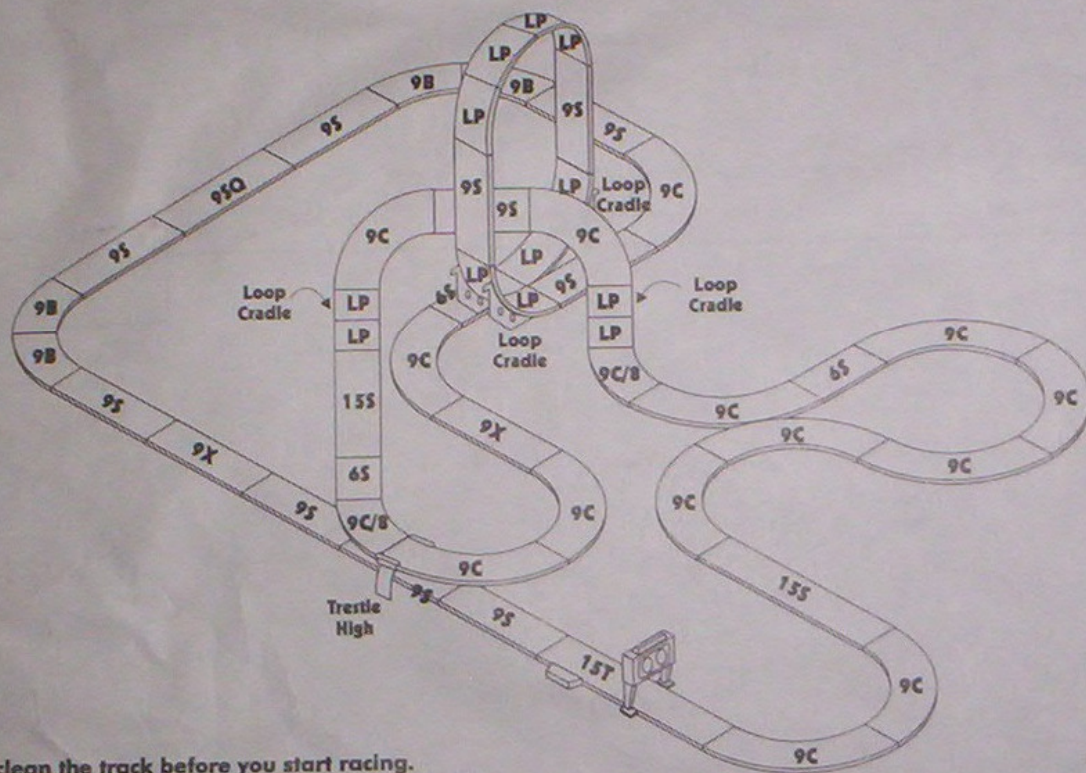

## Indy Tour™ Alternate Layout

This is one of many layouts you can make with parts from your Indy Tour Set.

Attache Loop Clip to the bottom of Super Loop.

Always clean the track before you start racing.  
CAUTION: Unplug power pack before cleaning track.