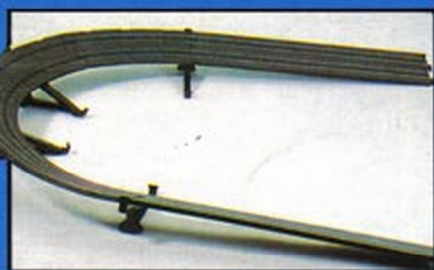

# AXX

*hobbies*

8992 3" HAIRPIN CURVE TRACK  
Curve and warning barriers.  
8993 9" CHICANE TRACK (PAIR)  
Curves with warning barriers

8656 6" CURVE TRACK 1/8R PAIR  
8624 9" CURVE TRACK 1/8R PAIR  
8642 12" CURVE TRACK 1/8R PAIR  
8663 15" 1/8R CURVE TRACK PAIR  
8623 9" CURVE TRACK 1/4R PAIR

8655 9" CROSSOVER TRACK

8991 12" 1/8R BANKED CURVE SET  
4- 1/8R Curves, two straights  
four supports

8628 9" BANKED CURVE SET