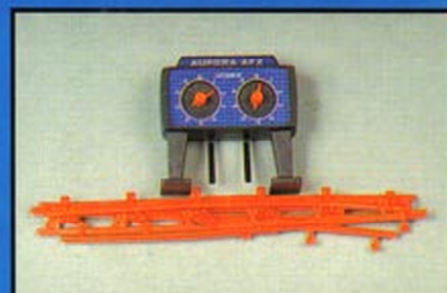

50 LAP COUNTER W/GUARDRAIL

Copyright 1992 Tomy America Inc.

All weights measurements and other specifications are approximate. Some products shown will be changed to reflect final licensor approval. The company reserves the right to make changes without notice at any time in colors, specifications, prices, and models, and also to discontinue models.

TOMY

Printed in Hong Kong
Tomy America Inc. • Brea, California 92621

1992 HOBBY CATALOG