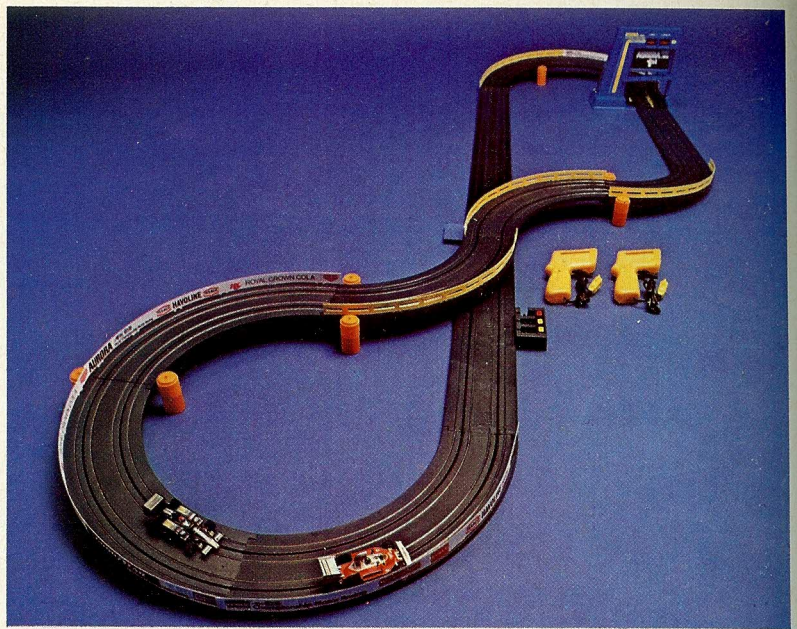

AURORA AFX®

World Championship

G+PLUS®

Motor Racing

GX6500

with new Electronic Timer.

This new set provides electronic racing and LED read-outs with the realism of split-second timing and lap counting.