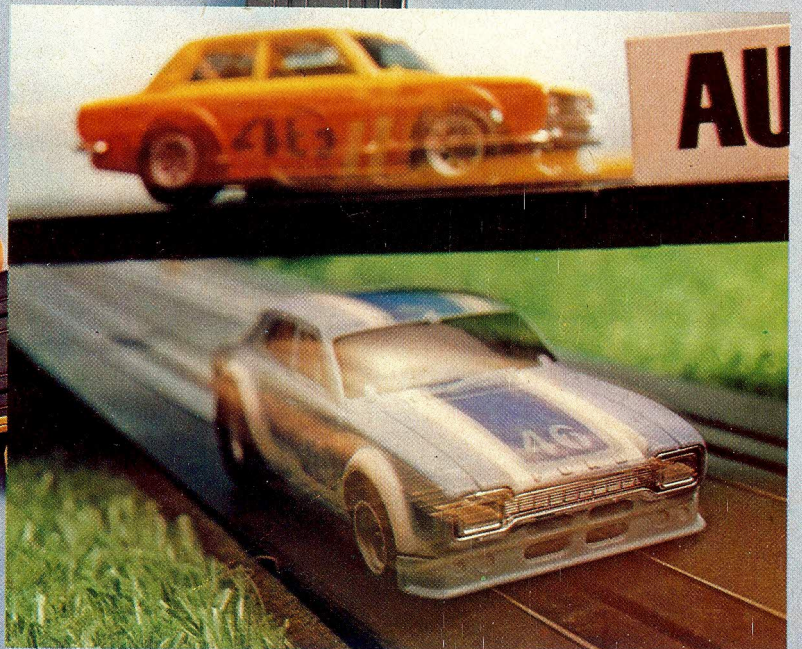

AURORA® AFX®
World Championship
Motor Racing

MAGNA-SONIC⁺

GX2500

Over 273cm/9ft of over and under racing with 2 Magna-Sonic⁺ cars, 2 Russkit® Speed Controllers, bridge beams with extensions, guard rails, trackside banners, and Quikee-Lok® key.

Fabulous GT cars
with authentic
Race-roar sound

Alternative layouts
Here are some of the many
layouts which can be built
from this set.