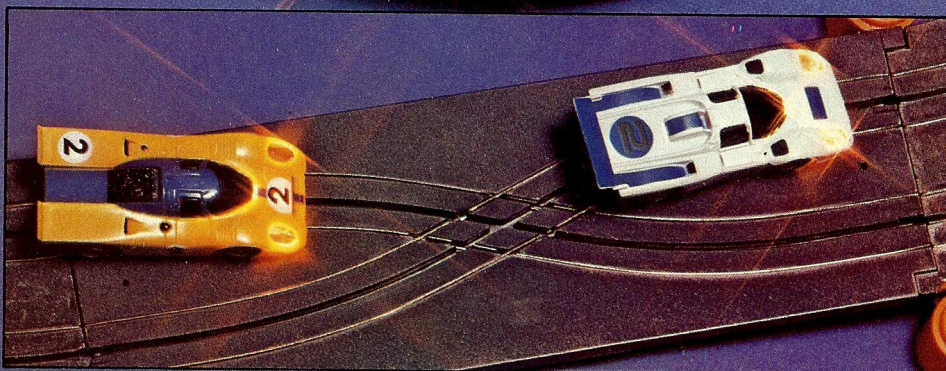

AURORA AFX

World Championship
Motor Racing

FLAMETHROWER

GX1750

24 Hour Race

All the thrills of night racing with the fabulous 24-Hour Race Set from Aurora. Super, ultra-fast Magna-powered cars with authentic sealed-beam headlamps give a dazzling performance that leaves lesser cars in the shade.

More than 258cm/8½ ft of over and under, criss-cross racing with 2 MagnaTraction* Flamethrower* cars, 2 Russkit® Speed Controllers, criss-cross tracks, bridge beams with extensions, guard rails, trackside banners and Quikee-Lok key®.

Alternative layouts