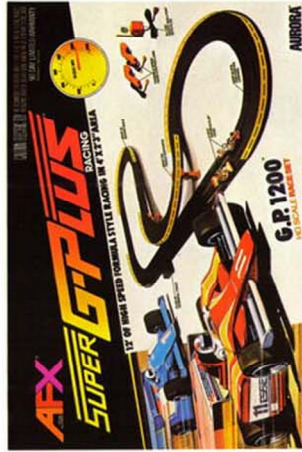

AFX® is racing

WALDE
MOORING

Super Speed and super excitement with Super G-Plus™ cars . . . a challenging Grand Prix driver on the curves and showcase Super G's phenomenal handling.

SUPER G-PLUS
RACING™

AFX® CUSTOM EIGHT

The perfect introduction to model racing . . . with Magna-Traction™ cars

1. SET NO. 20001
   CDN. NO. 20401 (2.74M)
   CONTAINS
   8 Track Section (8'6") including
   Plug in Terminal Track
   PLUS
2. 2 Variable Speed Hand Controllers
   - UL/CSA Safety Wall-Pak™
   - 2 AFX™ Magna-Traction™ cars
   - 6 Snap in Guard Rails
   - Complete Assembly and Maintenance instructions

1. SET NO. 20018
   CDN. NO. 20418 (3.9M)
   CONTAINS
   12 Track Sections (12')
   including
   Plug in Terminal Track
   PLUS
2. 2 AFX™ Super G-Plus™ Cars
   - 2 Variable Speed Hand Controllers
   - UL/CSA Safety Wall-Pak™
   - Track Supports
   - Snap in Guard Rails
   - Complete Assembly and Maintenance Instructions

AFX® 4 LANE RACING DAYTONA

1. SET NO. 20048 CDN. NO. 20448 (7.8M)
   CONTAINS
   28 Track Sections (12'9") including
   Plug in Terminal Tracks
   PLUS
2. 4 Variable Speed Hand Controllers
   - UL/CSA Safety Wall-Pak™ with Plug
   - 1 Four Lane Jumper Cable
   - 4 AFX™ Stock Cars
   - 10 Snap in Guard Rails
   - 8 Self Leveling Track Supports
   - Complete Assembly and Maintenance Instructions

With an exciting new logo and package, AFX™ offers the ultimate for the model car buff . . . AFX™ 4-Lane Racing™.