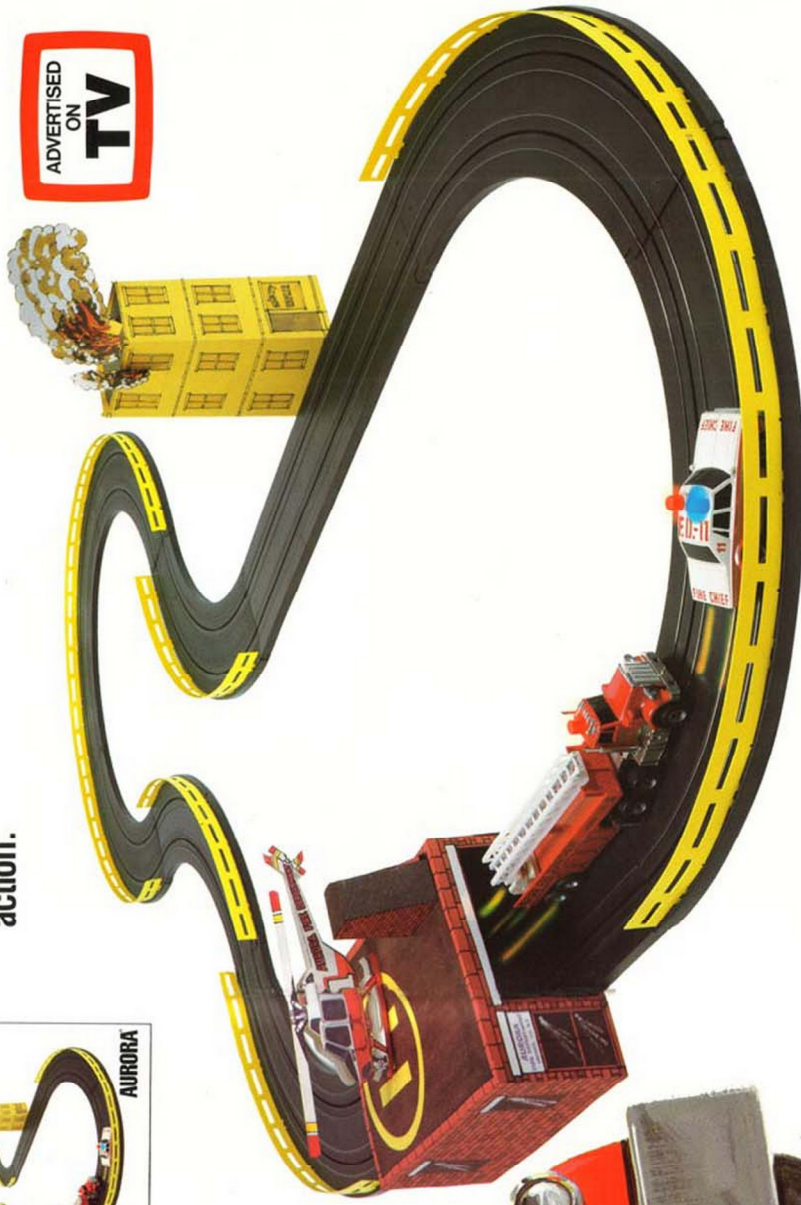

The hottest AFX® introduction for 1983. Featuring the AFX® Fire Chief and the AFX® Ladder Co. No. 1 Fire Engine. Both with overhead lights to simulate real hot play action.

AFX® once again establishes ourselves as the leader in innovation with this exciting fire engine play set. This hot issue features our fire chief car with alternating overhead flashing lights and the ladder Co. No. 1 fire engine with overhead light and extendable ladder.

1. **CONTENTS — SET NO. 30066**
   CDN. NO. 30486 (3.20M)
   CONTAINS
   10 Track Sections (10'6") including Plug in terminal track
   PLUS
2. 2 Variable speed hand controllers
   - UL/CSA Safety Wall-Pak* with plug
   - AFX® Fire Chief car with overhead flashing lights
   - AFX® Fire Engine with light
   - 8 Snap in Guard Rails
   - Chipboard Fire Station
   - Complete Assembly and Maintenance Instructions