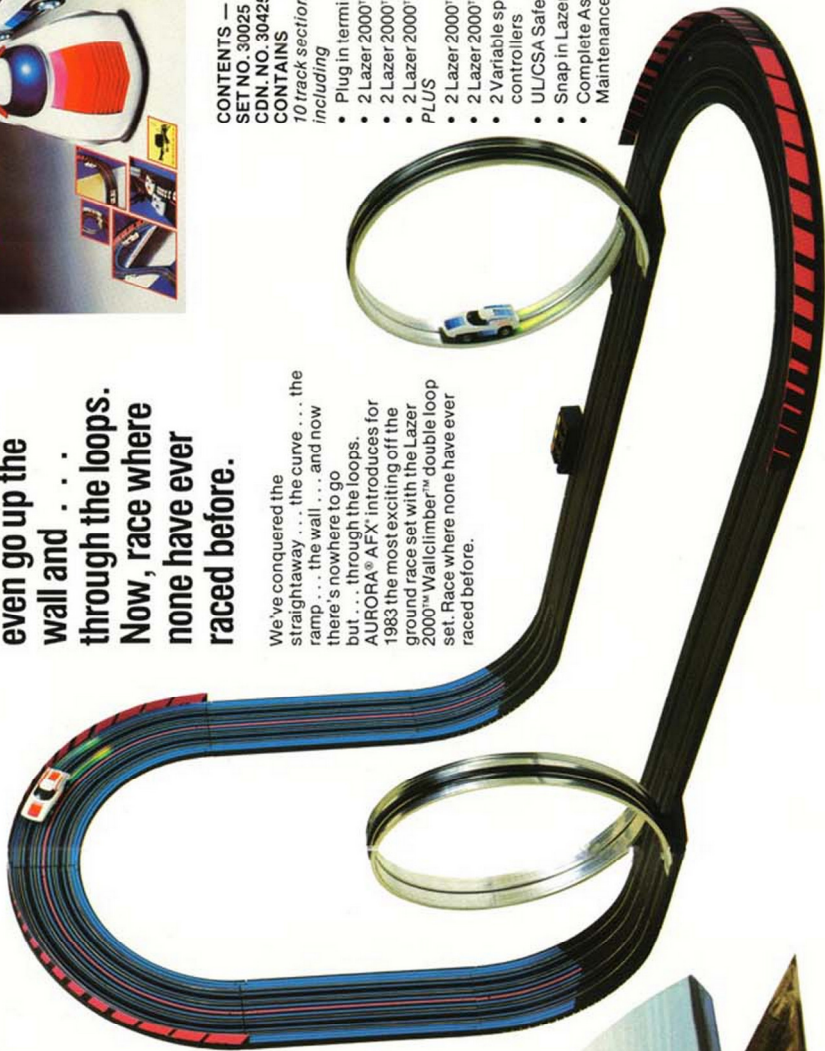

1. **CONTENTS —**
   SET NO. 30025
   CDN. NO. 30425 (3.20M)
   CONTAINS
   10 track sections (10'6'') including
2. Plug in terminal track
   - 2 Lazer 2000™ straight sections
   - 2 Lazer 2000™ curve sections
   - 2 Lazer 2000™ transition sections
3. **PLUS**
4. 2 Lazer 2000™ loop sets
   - 2 Lazer 2000™ cars
   - 2 Variable speed hand controllers
   - UL/CSA Safety Wall-Pak®
   - Snap in Lazer 2000™ guardrails
   - Complete Assembly and Maintenance Instructions