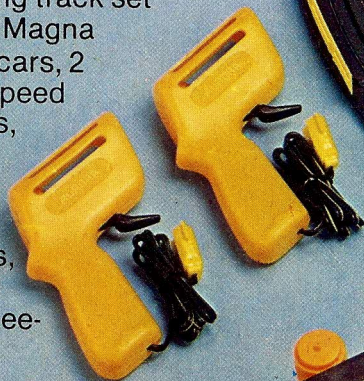

Team Trucks

The 'heavies' of the racing world add authenticity to your layouts

Team trucks — how's this for excitement! Life-like team trucks with operating headlights for added realism. The truck comes with a full selection of decals for you to decorate in your own choice of team colours.

AURORA® AFX™

World Championship
Motor Racing

World Championship International Racing Team

Two new items for the enthusiast. A G+PLUS, Formula 1 Lola car with a comprehensive set of international decals to decorate the car in the colours of your own country. The super Ford Capri Rally Saloon will look great in any one of the 18 versions provided.

AURORA AFX

World Championship

Magna Traction

Motor Racing

GX1100

Over 212cm/7ft of over and under racing track set includes 2 Magna Traction* cars, 2 Russkit® Speed Controllers, bridge beams with extensions, guard rails and a Quikee-Lok® key.

AURORA[®] AFX[®]

World Championship

GX1300

FLEX-TRACK™

Over 273cm/9ft of over and under racing track with 2 Magnatraction cars, 2 Ruskit® Speed Controllers, bridge beams with extensions, guard rails, trackside banners and a Quikee-Lok® key plus one 91cm/36" length of new Aurora Flextrack.™