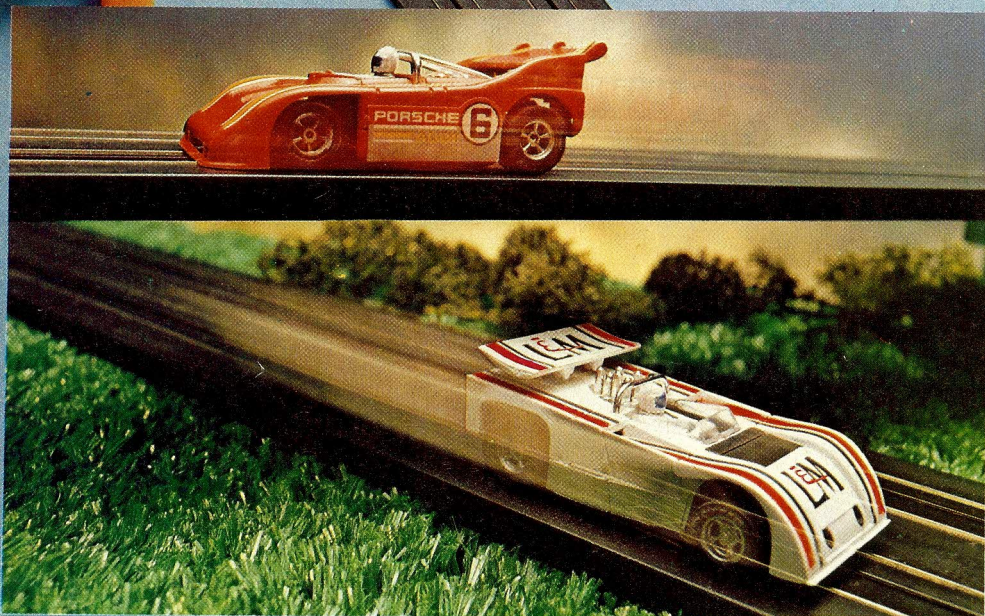

AURORA AFX

World Championship

Magna Traction

Motor Racing

GX1100

Over 212cm/7ft of over and under racing track set includes 2 Magna Traction* cars, 2 Russkit® Speed Controllers, bridge beams with extensions, guard rails and a Quikee-Lok® key.

AURORA[®] AFX[®]

World Championship

GX1300

FLEX-TRACK™

Over 273cm/9ft of over and under racing track with 2 Magnatraction cars, 2 Ruskit® Speed Controllers, bridge beams with extensions, guard rails, trackside banners and a Quikee-Lok® key plus one 91cm/36" length of new Aurora Flextrack.™