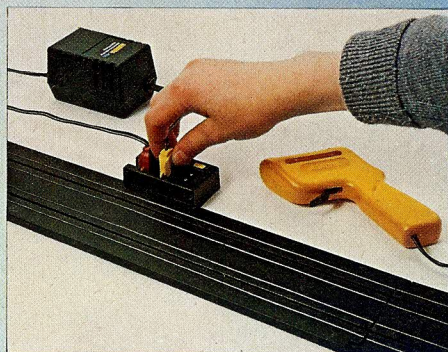

Best thing to real motor racing

LAYOUT VERSATILITY

The variety of track available with Aurora AFX makes almost any layout possible.

The modular bridge beams and extensions give over and under racing to provide equal opportunity circuits and space-saving attraction.

SIMPLICITY

Aurora AFX layouts are quick and easy to build with the unique Quickee-lok™ key plug-in assembly. The pre-wired colour-

coded terminal track accepts yellow plugs from speed controllers and the red plug from the 12v transformer.

PRECISION

Aurora AFX cars are superbly engineered to the most exacting standards, with full regard to simple service and maintenance.

INVOLVEMENT

The speed control and precision of Aurora AFX model motor racing make it the closest thing to real motor racing. The full range of accessories make it possible to design your own special circuit and even enjoy recreating at home the thrills of your favourite Aurora AFX Formula 1 Championship or Grand Prix circuit. Tomorrow's World Champions race Aurora AFX today.

Flex-Track™ can be curved, humped, dipped or banked to add a whole new dimension to your circuit layouts.

Electronic Lap Timer & Counter

Time trials electronically recorded with split second accuracy.

Time trials electronically recorded with split second accuracy. Aurora brings electronics to model motor racing with this proven electronic concept. Just like Mario Andretti on the real Grand Prix circuit.