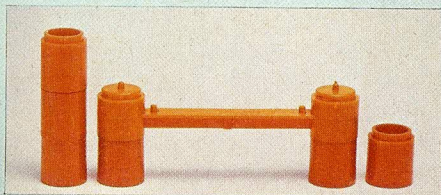

Best thing to real motor racing

LAYOUT VERSATILITY

The variety of track available with Aurora AFX makes almost any layout possible.

The modular bridge beams and extensions give over and under racing to provide equal opportunity circuits and space-saving attraction.

SIMPLICITY

Aurora AFX layouts are quick and easy to build with the unique Quickee-lok™ key plug-in assembly. The pre-wired colour-

coded terminal track accepts yellow plugs from speed controllers and the red plug from the 12v transformer.