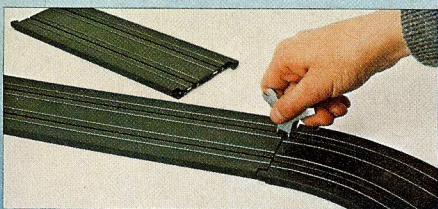

Best thing to real motor racing

LAYOUT VERSATILITY

The variety of track available with Aurora AFX makes almost any layout possible.

The modular bridge beams and extensions give over and under racing to provide equal opportunity circuits and space-saving attraction.

SIMPLICITY

Aurora AFX layouts are quick and easy to build with the unique Quickee-lok™ key plug-in assembly. The pre-wired colour-

coded terminal track accepts yellow plugs from speed controllers and the red plug from the 12v transformer.