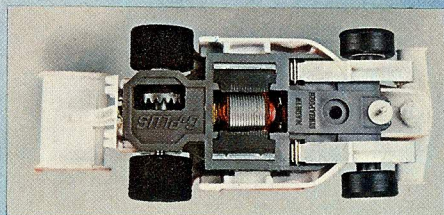

PRECISION

Aurora AFX cars are superbly engineered to the most exacting standards, with full regard to simple service and maintenance.