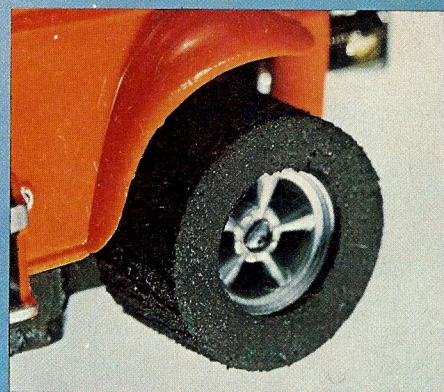

Best thing to real motor racing

LAYOUT VERSATILITY

The variety of track available with Aurora AFX makes almost any layout possible.

The modular bridge beams and extensions give over and under racing to provide equal opportunity circuits and space-saving attraction.

SIMPLICITY

Aurora AFX layouts are quick and easy to build with the unique Quickee-lok™ key plug-in assembly. The pre-wired colour-

coded terminal track accepts yellow plugs from speed controllers and the red plug from the 12v transformer.

PRECISION

Aurora AFX cars are superbly engineered to the most exacting standards, with full regard to simple service and maintenance.

INVOLVEMENT

The speed control and precision of Aurora AFX model motor racing make it the closest thing to real motor racing. The full range of accessories make it possible to design your own special circuit and even enjoy recreating at home the thrills of your favourite Aurora AFX Formula 1 Championship or Grand Prix circuit. Tomorrow's World Champions race Aurora AFX today.

NEW

Police Car

The thrill of the chase with flashing lights.

Police Car
With authentic alternate flashing roof lights for all the thrills of a high speed chase.

FLEX-TRACK™

A revolutionary new advance in model Motor racing.