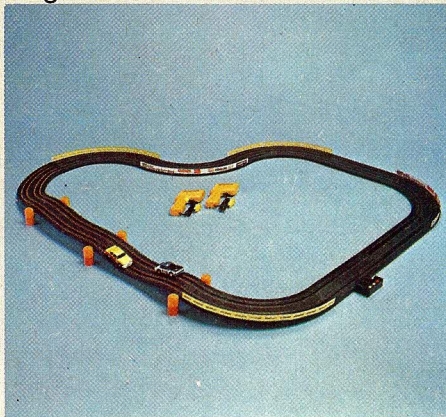

AURORA AFX

World Championship

Magna Traction

Motor Racing

GX1100

Over 212cm/7ft of over and under racing track set includes 2 Magna Traction* cars, 2 Russkit® Speed Controllers, bridge beams with extensions, guard rails and a Quikee-Lok® key.

AURORA[®] AFX[®]

World Championship

GX1300

FLEX-TRACK™

Over 273cm/9ft of over and under racing track with 2 Magnatraction cars, 2 Ruskit® Speed Controllers, bridge beams with extensions, guard rails, trackside banners and a Quikee-Lok® key plus one 91cm/36" length of new Aurora Flextrack.™