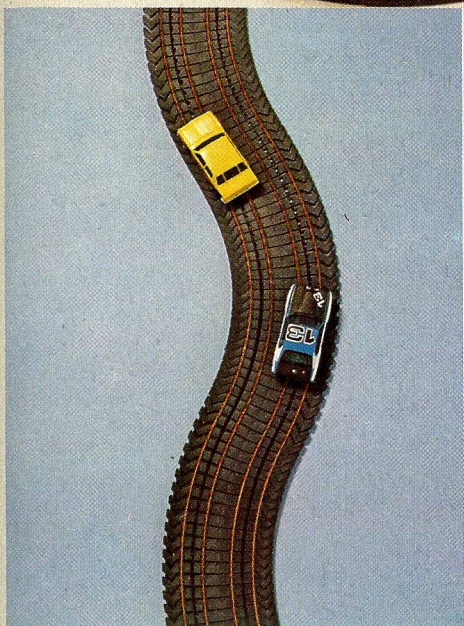

AURORA[®] AFX[®]

World Championship

GX1300

FLEX-TRACK™

Over 273cm/9ft of over and under racing track with 2 Magnatraction cars, 2 Ruskit® Speed Controllers, bridge beams with extensions, guard rails, trackside banners and a Quikee-Lok® key plus one 91cm/36" length of new Aurora Flextrack.™