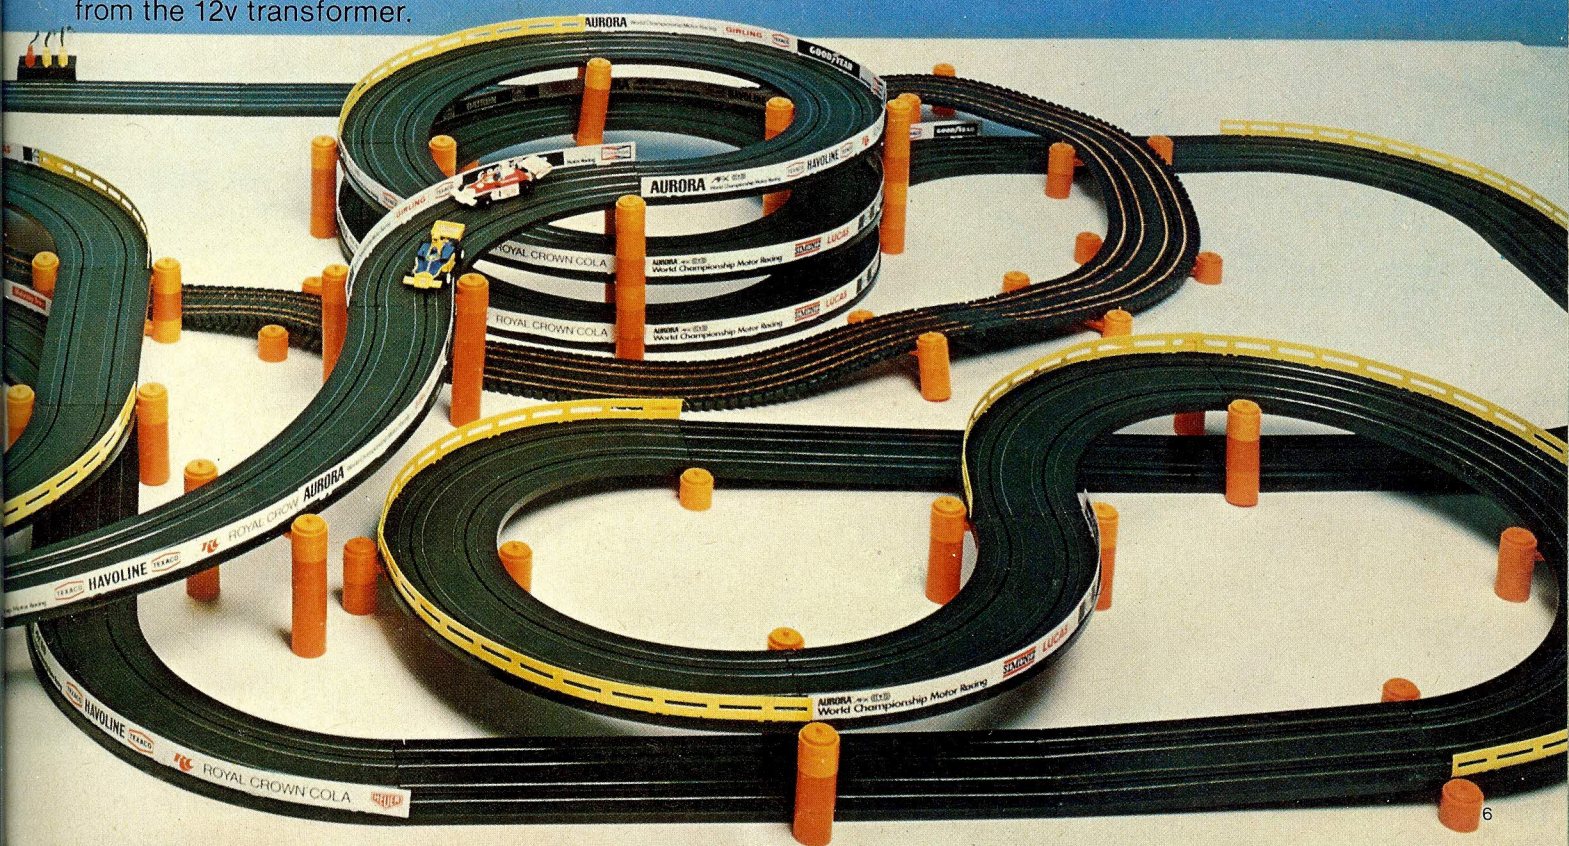

Best thing to real motor racing

LAYOUT VERSATILITY

The variety of track available with Aurora AFX makes almost any layout possible.

The modular bridge beams and extensions give over and under racing to provide equal opportunity circuits and space-saving attraction.

SIMPLICITY

Aurora AFX layouts are quick and easy to build with the unique Quickee-lok™ key plug-in assembly. The pre-wired colour-

coded terminal track accepts yellow plugs from speed controllers and the red plug from the 12v transformer.

PRECISION

Aurora AFX cars are superbly engineered to the most exacting standards, with full regard to simple service and maintenance.

INVOLVEMENT

The speed control and precision of Aurora AFX model motor racing make it the closest thing to real motor racing. The full range of accessories make it possible to design your own special circuit and even enjoy recreating at home the thrills of your favourite Aurora AFX Formula 1 Championship or Grand Prix circuit. Tomorrow's World Champions race Aurora AFX today.

Flex-Track™ can be curved, humped, dipped or banked to add a whole new dimension to your circuit layouts.

Electronic Lap Timer & Counter

Time trials electronically recorded with split second accuracy.

Time trials electronically recorded with split second accuracy. Aurora brings electronics to model motor racing with this proven electronic concept. Just like Mario Andretti on the real Grand Prix circuit.