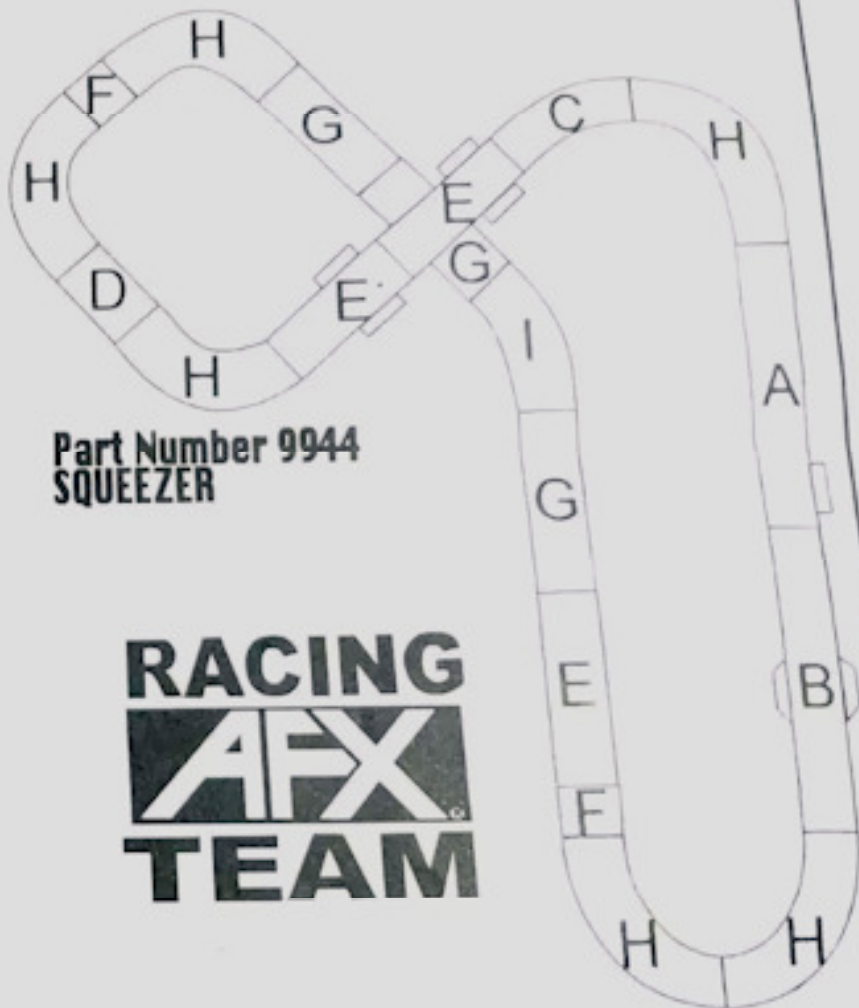

AFX[®]

The closest thing
to real racing.

Part Number 9944
The Squeezer

A. Terminal Track, 15" (1 ea.)

B. Lap Course, 15" (1 ea.)

C. Curve Track, 12" Rad. 1/8" (1 ea.)

D. Straight Track, 9" (1 ea.)

E. Straight Track, 9" (3 ea.)

F. Straight Track, 3" (2 ea.)

G. Squeeze Track, 9" (3 ea.)

H. Curve Track, 9" Rad. 1/4" (5 ea.)

I. Curve Track, 9" Rad. 1/8" (1 ea.)

Guard Rails (8 ea.)

Controllers (2 ea.)

Race Car - BelSouth SRT (1 ea.)

Bridge, Low (2 ea.)

Power Pack (1 ea.)

Race Car - Kodak SRT (1 ea.)

Part Number 9944
SQUEEZER

RACING
AFX[®]
TEAM

TOMY

RACEMASTERS[™]
INC.

Anaheim Hills CA 92807

www.loyracecars.com