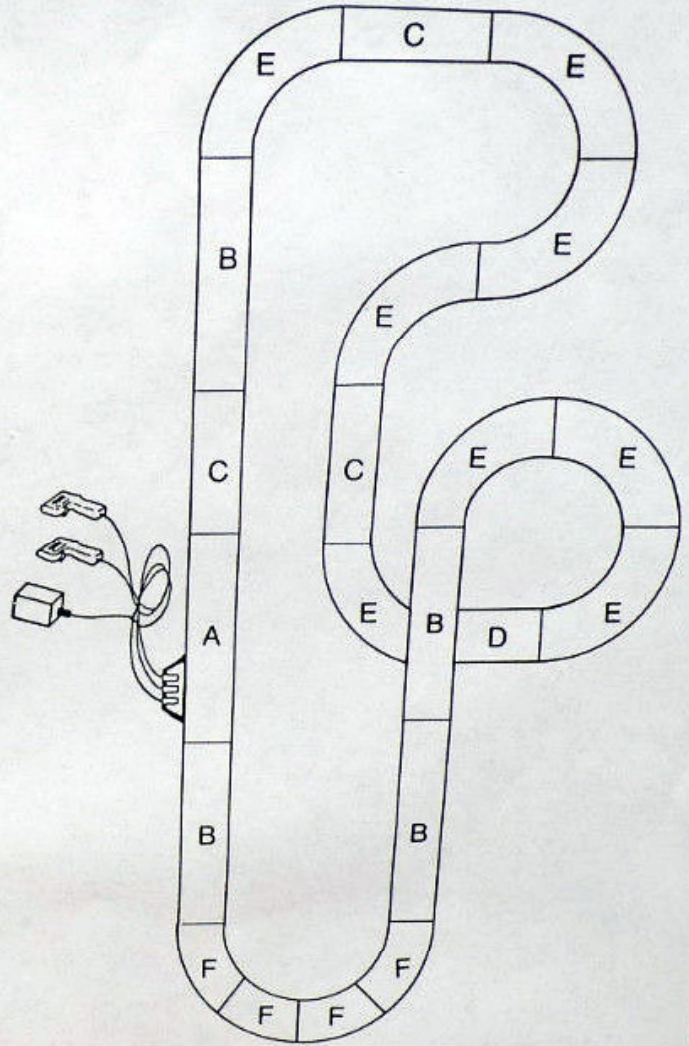

AFX[®]

THE CLOSEST THING TO REAL RACING![™]
LAYOUT SHEET

Mobil & Ferrari
Turbo Indy Cars

YOUR SET CONTAINS:

QTY.	ITEM
1	 15" Terminal Track A
4	 15" Straight Track B
3	 9" Straight Track C
1	 6" Straight Track D
8	 9" Radius Curve (1/4) Track E
4	 9" Banked Curve (1/8 R) F
10	 Guard Rails
2	 Controllers
1	 22-Volt Power Pack with Two-Way Racing Plug
1	 High Bridge Supports
2	 Small Bridge Supports
2	Turbo Indy Cars

AFX 8609FT
Turbo Indy Challenge Set

Track Cleaning Pad, 2 Pick-up Shoes and Springs also included.

HERE ARE SOME ALTERNATE LAYOUTS YOU CAN BUILD WITH THIS SET: