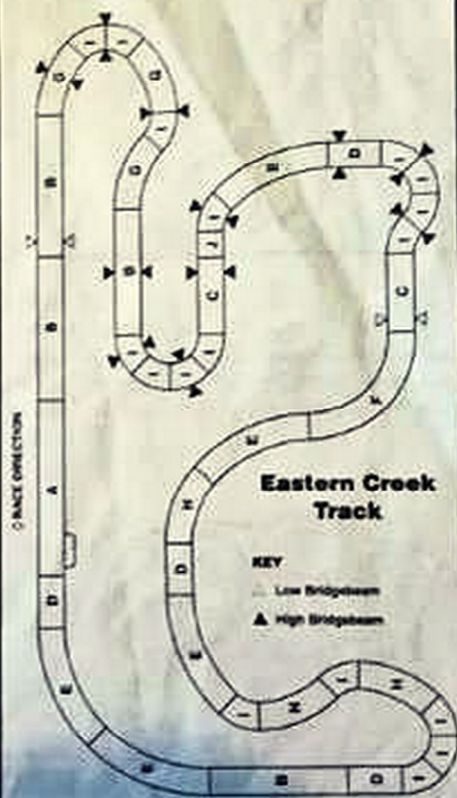

AURORA[®] AFX[®] LAYOUT SHEET

LIGHTNING LARRY PERKINS
AUSTRALIAN CHAMPION
1972-1973

YOUR SET CONTAINS

QTY	ITEM	DESCRIPTION
1	A	12" Straight Terminal Track
4	B	12" Straight Track
1	C	8" Straight Track
4	D	8" Straight Track
3	E	10" 1/8 Radius Curve
1	F	8" 1/8 Radius Curve
3	G	10" 1/8 Radius Curve
3	H	8" 1/8 Radius Curve
12	I	8" 1/8 Radius Curve
1	J	3" Straight Track
3	K	Low Bridgebeam
11	L	High Bridgebeam
12	M	Spur Rail
2	N	Connectors
2	O	M/R Turbo Cars
1	P	200V - 100 Power Pack

LIGHTNING LARRY PERKINS

For alternate track layouts and your **FREE Aurora AFX** catalogue, write to: Aurora AFX Club, c/o Toy Traders, P.O. Box 232, Lidcombe, N.S.W. 2141, Australia.

TOMY[®]

© Tomy, Manufactured by Toy Traders Pty. Ltd., P.O. Box 232, Lidcombe, N.S.W. 2141, Australia