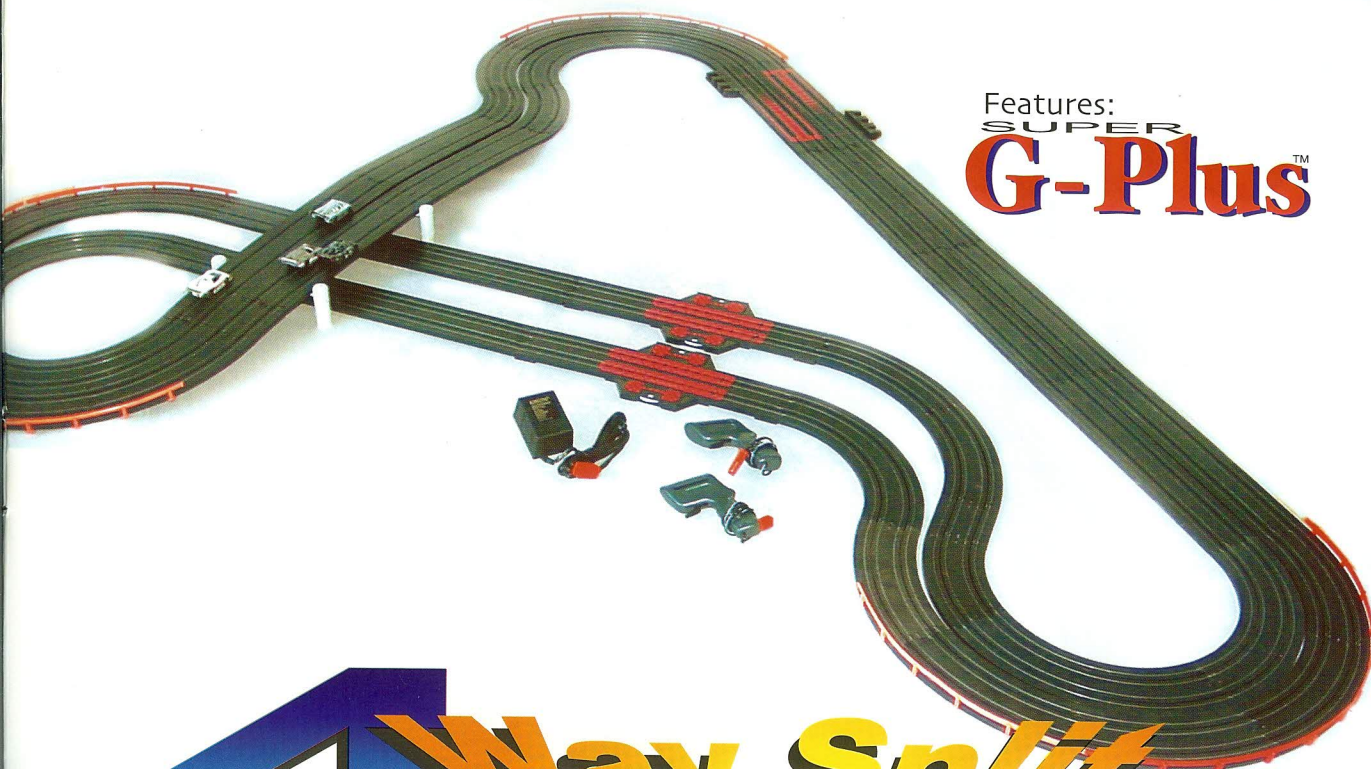

Features:
SUPER
G-Plus™

4 Way Split™

3