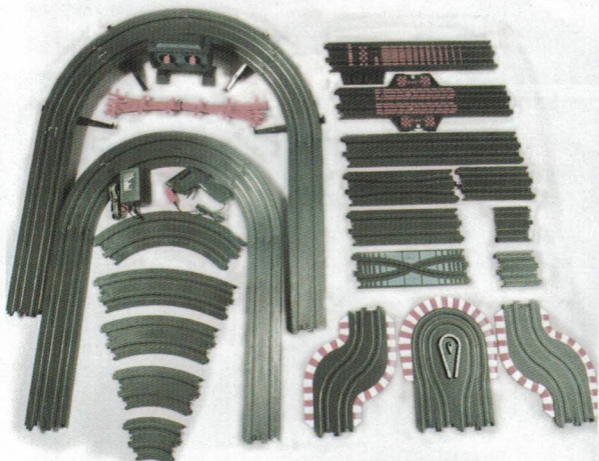

One of the best features of the Racemasters line is the expandability. With our complete line of parts and accessories you can let your imagination be your guide when building your "Dream Track". Virtually any configuration imaginable for a two or four lane track can be made. all Racemasters AFX parts come packaged on a 4-color card, poly-sealed, ready for display. Assortments and individual "Master Packs" are both available.