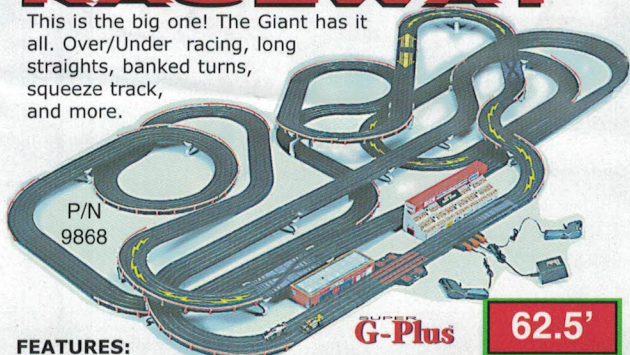

GIANT RACEWAY

This is the big one! The Giant has it all. Over/Under racing, long straights, banked turns, squeeze track, and more.

P/N
9868

G-Plus

62.5'

RUNNING FEET OF TRACK

FEATURES:

Indy Cars (2) - 2 Pro Class controllers - 1 wall type plug in U.L. Listed power pack - Pit building and Grandstand - guardrails - multiple over/under sections - bridge pylons - lap counter - squeeze track - crossover track - and much more!

Cube: 5.4 Pack: 3 Weight: 46lbs.

INFINITY

Hot Figure-8 action! A great starter set- also fun for the experienced racer. Economical price point makes this one a hot mover.