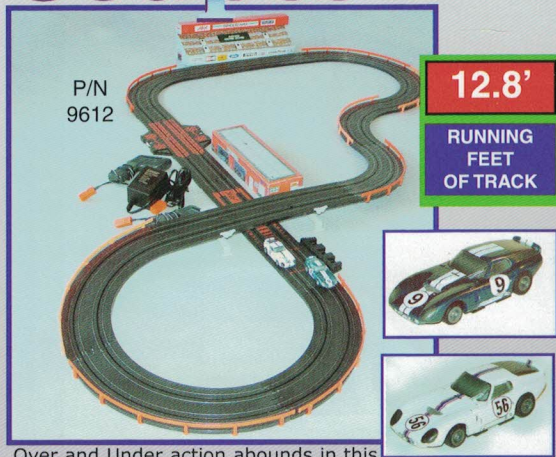

INTERNATIONAL SUPER CHALLENGE

4 Lane

27

RUNNING FEET
OF TRACK

2 Lane

54

RUNNING FEET
OF TRACK

P/N

9939

4 Lanes of racing action! This four lane set is our most popular ever! Great fun for the whole family or for an entire neighborhood! Over 16 track configurations possible for the ultimate in LeMans action. Start a racing club today! Comes with everything needed to race.

FEATURES: 4 **G-Plus** Formula style race cars - 4 Pro Class controllers - 2 wall type plug in U.L. Listed power packs - pit building and Grandstand - guardrails - over/under section - bridge pylons - and much more!

Cube: 1.3 **Pack:** 1 **Weight:** 12lbs.

4
LANES!

SUPER COUPES

Cube: 2.6

Pack: 6

Weight: 32lbs.

P/N
9612

12.8'

RUNNING
FEET
OF TRACK

Over and Under action abounds in this popular set. The vintage Coupes race around chicanes, parabolic corners, and sizzling straight-a-ways. SRT performance and classic racers also help to make this set a real winner.

FEATURES: 2 **SRT** Classic Coupe race cars - 2 Pro Class controllers - 1 wall type plug in U.L. Listed power pack - pit building and Grandstand - guardrails - over/under section - bridge pylons - and much more!

2