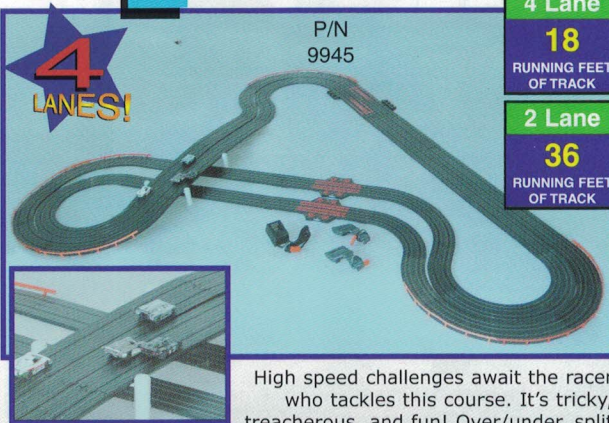

# 4 Way Split

4 Lane

18

RUNNING FEET  
OF TRACK

2 Lane

36

RUNNING FEET  
OF TRACK

P/N

9945

4  
LANES!

High speed challenges await the racer who tackles this course. It's tricky, treacherous, and fun! Over/under, split track, dual lap counters, this track has it all. Includes everything you need to race. Fun for the whole family.