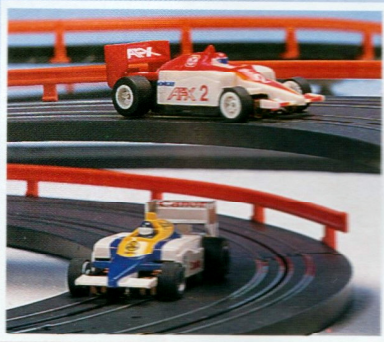

Contains: 2 Jaguar XJR-9LM lighted cars, 2 Porsche 962 lighted cars, 20½ft (6.25 metres) of 4 lane high performance track, 16 Crash barriers with light reflectors, 4 hand controllers, two 240V-16V Power Packs.

F8610

F8654

F8678 Formula 1 Turbo Challenge

The ultimate turbo speed challenge with all the excitement, dangers and daredevil tests of driving skill to be found on a world class Formula 1 circuit. Long, fast straights, a banked curve that calls for courageous driving, a tight and treacherous hairpin corner and a tricky chicane. For real racing response the two innovative hand controllers, decorated in the same livery as the respective cars, feature a

finger-tip speed control wheel and a turbo booster trigger that powers the cars into "super speed" along the straights. With a Ferrari and a Cannon Williams it takes skill, lightning fast reactions and nerves of steel to win the Formula 1 Turbo Challenge. Contains a Ferrari, a Cannon Williams, 35 sections of track, including banked, hairpin and chicane sections, low angled bridge supports, crash barriers, two-way power pack and two hand controllers.

F8650 Formula 1 Duel

Two Formula 1 Racers battle it out around 8½ft (2.59 metres) of over-under high performance track.

Contains: 2 AFX cars, 8-section track, 2 controllers, 6 guardrails, 2 piers, and 240V-16V Power Pack.