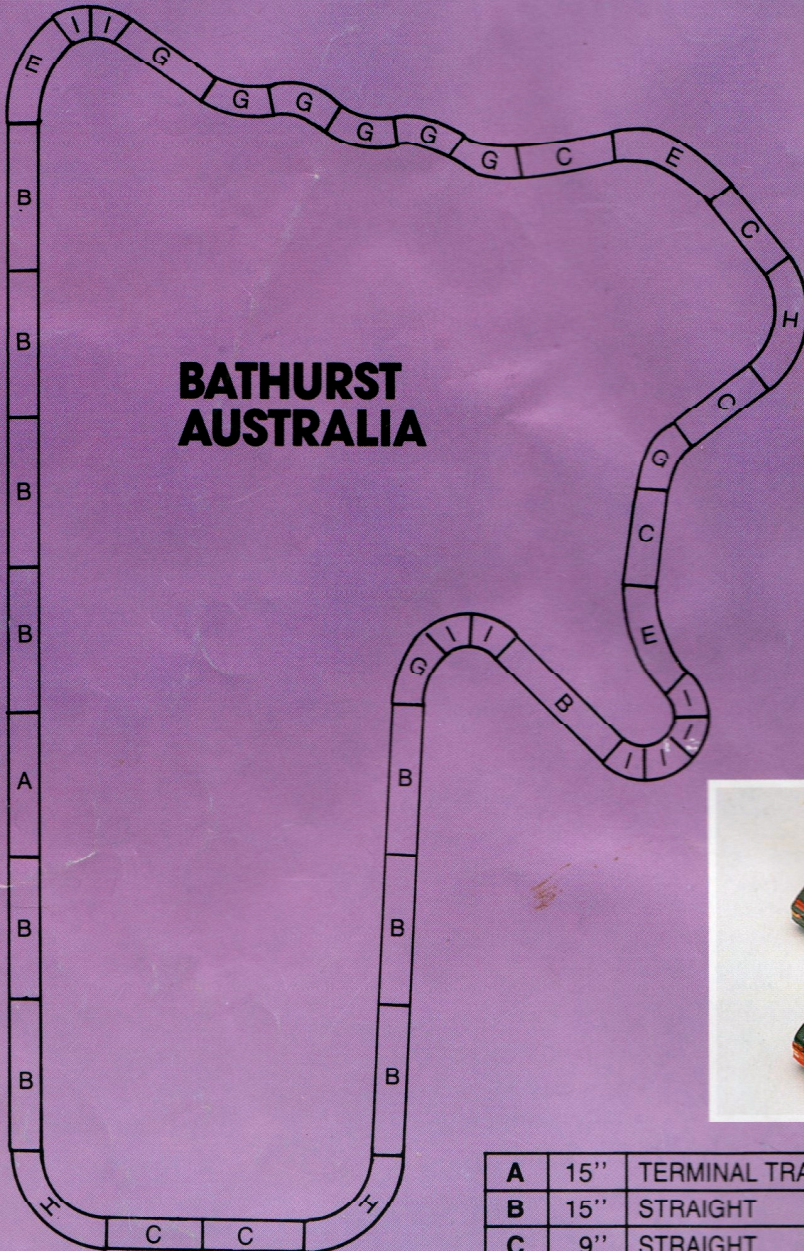

BATHURST AUSTRALIA

A	15"	TERMINAL TRACK	1 pc	No. F8627
B	15"	STRAIGHT	10 pc's	No. F8621
C	9"	STRAIGHT	7 pc's	No. F8622
D	6"	STRAIGHT	0 pc	No. F8641
E	15"	1/8 RADIUS CURVE	3 pc's	No. F8663
F	12"	1/8 RADIUS CURVE	0 pc	No. F8662
G	9"	1/8 RADIUS CURVE	7 pc's	No. F8624
H	9"	1/4 RADIUS CURVE	3 pc's	No. F8623
I	6"	1/8 RADIUS CURVE	8 pc's	No. F8656

TOMY®

Manufactured for Toy Traders Pty Ltd
P.O. Box 232 Lidcombe N.S.W. 2141