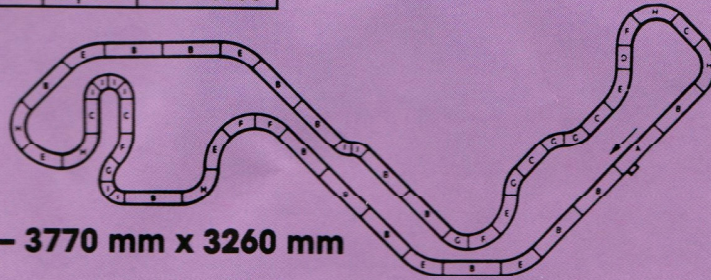

A	15''	TERMINAL TRACK	1 pc	No. F8627
B	15''	STRAIGHT	15 pc's	No. F8621
C	9''	STRAIGHT	5 pc's	No. F8622
D	6''	STRAIGHT	1 pc	No. F8641
E	15''	1/8 RADIUS CURVE	8 pc's	No. F8663
F	12''	1/8 RADIUS CURVE	5 pc's	No. F8662
G	9''	1/8 RADIUS CURVE	5 pc's	No. F8624
H	9''	1/4 RADIUS CURVE	5 pc's	No. F8623
I	6''	1/8 RADIUS CURVE	8 pc's	No. F8656

MONACO GRAND PRIX ROUND 3

MONACO — 3770 mm x 3260 mm