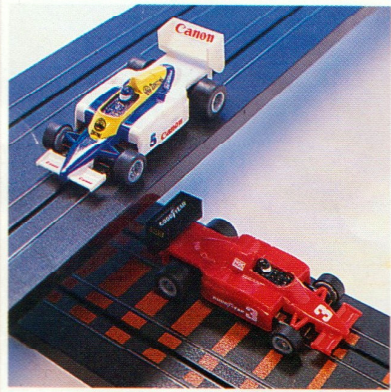

Contains: 2 Jaguar XJR-9LM lighted cars, 2 Porsche 962 lighted cars, 20½ft (6.25 metres) of 4 lane high performance track, 16 Crash barriers with light reflectors, 4 hand controllers, two 240V-16V Power Packs.

F8610

F8654

F8678 Formula 1 Turbo Challenge

The ultimate turbo speed challenge with all the excitement, dangers and daredevil tests of driving skill to be found on a world class Formula 1 circuit. Long, fast straights, a banked curve that calls for courageous driving, a tight and treacherous hairpin corner and a tricky chicane. For real racing response the two innovative hand controllers, decorated in the same livery as the respective cars, feature a

finger-tip speed control wheel and a turbo booster trigger that powers the cars into "super speed" along the straights. With a Ferrari and a Cannon Williams it takes skill, lightning fast reactions and nerves of steel to win the Formula 1 Turbo Challenge. Contains a Ferrari, a Cannon Williams, 35 sections of track, including banked, hairpin and chicane sections, low angled bridge supports, crash barriers, two-way power pack and two hand controllers.

F8650 Formula 1 Duel

Two Formula 1 Racers battle it out around 8½ft (2.59 metres) of over-under high performance track.

Contains: 2 AFX cars, 8-section track, 2 controllers, 6 guardrails, 2 piers, and 240V-16V Power Pack.