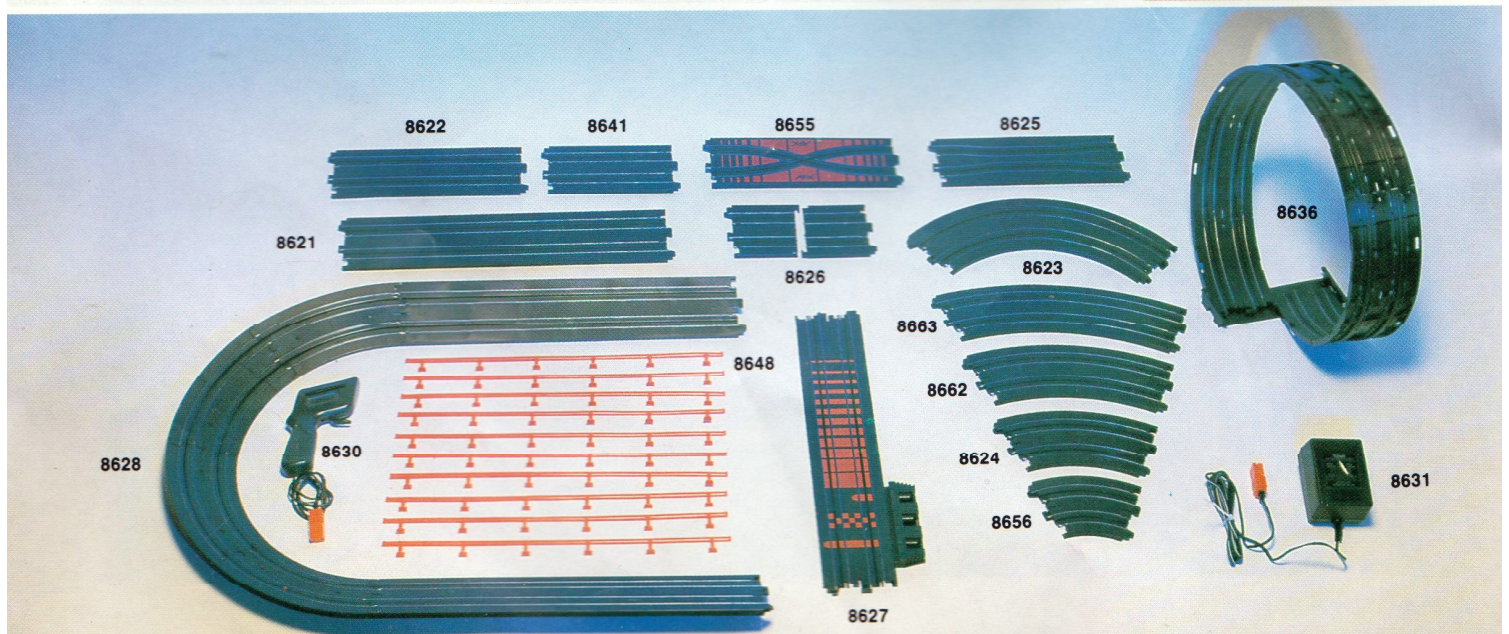

Drift Action Curve Set

Add extra excitement and racing realism. The Drift Action Curve Set allows cars to 'drift and tail slide' through corners. Power cuts off on entering the curve and momentum carries them through. Too fast and they spin off the track — too slow and they stall. Real life thrills, skills and spills! Contains 2 x drift action curves, 2 x 12" curves and 1 x 6" straight.

Ref No: 8690

9" Chicane Curve Set

Contains 2 x chicane tracks (R & L), 2 x 15" straights, 4 x kerbing.

Ref No: 8670

Hairpin Curve Set

Contains 1 x 3" hairpin curve, 2 x 15" straights, 2 x kerbing.

Ref No: 8669

12" Banked Curve Set

Contains 4 x 12" 1/8 banked curves, 2 x 15" straights, 4 x bank supports (2 high, 2 low).

Ref No: 8667

Accessories

- | | |
|---------------------------|-----------------------------|
| 8621 15" Straight (2) | 8631 Transformer |
| 8622 9" Straight (2) | 8636 Loop Track |
| 8623 9" 1/4R Curve (2) | 8641 6" Straight Track (2) |
| 8624 9" 1/8R Curve (2) | 8648 Guard Rail Set (10) |
| 8625 9" Squeeze Track (2) | 8655 9" Crossover Track (2) |
| 8626 3" Joint Track (2) | 8656 6" 1/8R Curve (2) |
| 8627 15" Terminal Track | 8662 12" 1/8R Curve (2) |
| 8628 9" Banked Curve | 8663 15" 1/8R Curve (2) |
| 8630 Controller | |