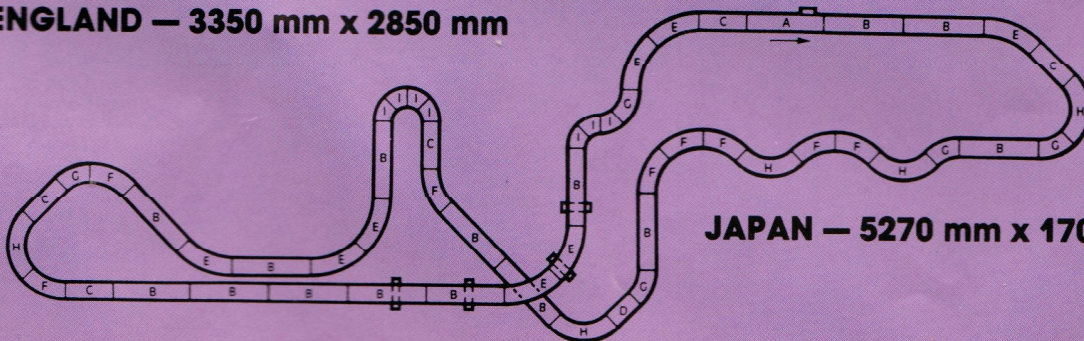

ENGLAND GRAND PRIX ROUND 8

A	15''	TERMINAL TRACK	1 pc	No. F8627
B	15''	STRAIGHT	14 pc's	No. F8621
C	9''	STRAIGHT	2 pc's	No. F8622
D	6''	STRAIGHT	1 pc	No. F8641
E	15''	1/8 RADIUS CURVE	5 pc's	No. F8663
F	12''	1/8 RADIUS CURVE	6 pc's	No. F8662
G	9''	1/8 RADIUS CURVE	1 pc's	No. F8624
H	9''	1/4 RADIUS CURVE	0 pc	No. F8623
I	6''	1/8 RADIUS CURVE	6 pc's	No. F8656

ENGLAND — 3350 mm x 2850 mm