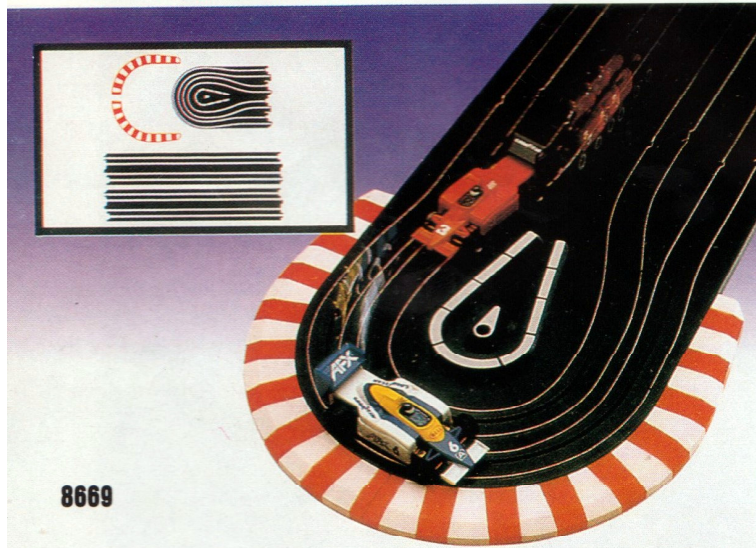

Once you have purchased your initial set, many variations and layouts of up to 10 lanes are possible by adding the many tracks and accessories available.

Build a layout with long straights, tight corners, banked curves or a model of the many FORMULA 1 circuits to add that extra realism.

Drift Action Curve Set

Add extra excitement and racing realism. The Drift Action Curve Set allows cars to 'drift and tail slide' through corners. Power cuts off on entering the curve and momentum carries them through. Too fast and they spin off the track — too slow and they stall. Real life thrills, skills and spills! Contains 2 x drift action curves, 2 x 12" curves and 1 x 6" straight.

Ref No: 8690

9" Chicane Curve Set

Contains 2 x chicane tracks (R & L), 2 x 15" straights, 4 x kerbing.

Ref No: 8670

Hairpin Curve Set

Contains 1 x 3" hairpin curve, 2 x 15" straights, 2 x kerbing.

Ref No: 8669

12" Banked Curve Set

Contains 4 x 12" 1/8 banked curves, 2 x 15" straights, 4 x bank supports (2 high, 2 low).

Ref No: 8667

Accessories

- | | |
|---------------------------|-----------------------------|
| 8621 15" Straight (2) | 8631 Transformer |
| 8622 9" Straight (2) | 8636 Loop Track |
| 8623 9" 1/4R Curve (2) | 8641 6" Straight Track (2) |
| 8624 9" 1/8R Curve (2) | 8648 Guard Rail Set (10) |
| 8625 9" Squeeze Track (2) | 8655 9" Crossover Track (2) |
| 8626 3" Joint Track (2) | 8656 6" 1/8R Curve (2) |
| 8627 15" Terminal Track | 8662 12" 1/8R Curve (2) |
| 8628 9" Banked Curve | 8663 15" 1/8R Curve (2) |
| 8630 Controller | |