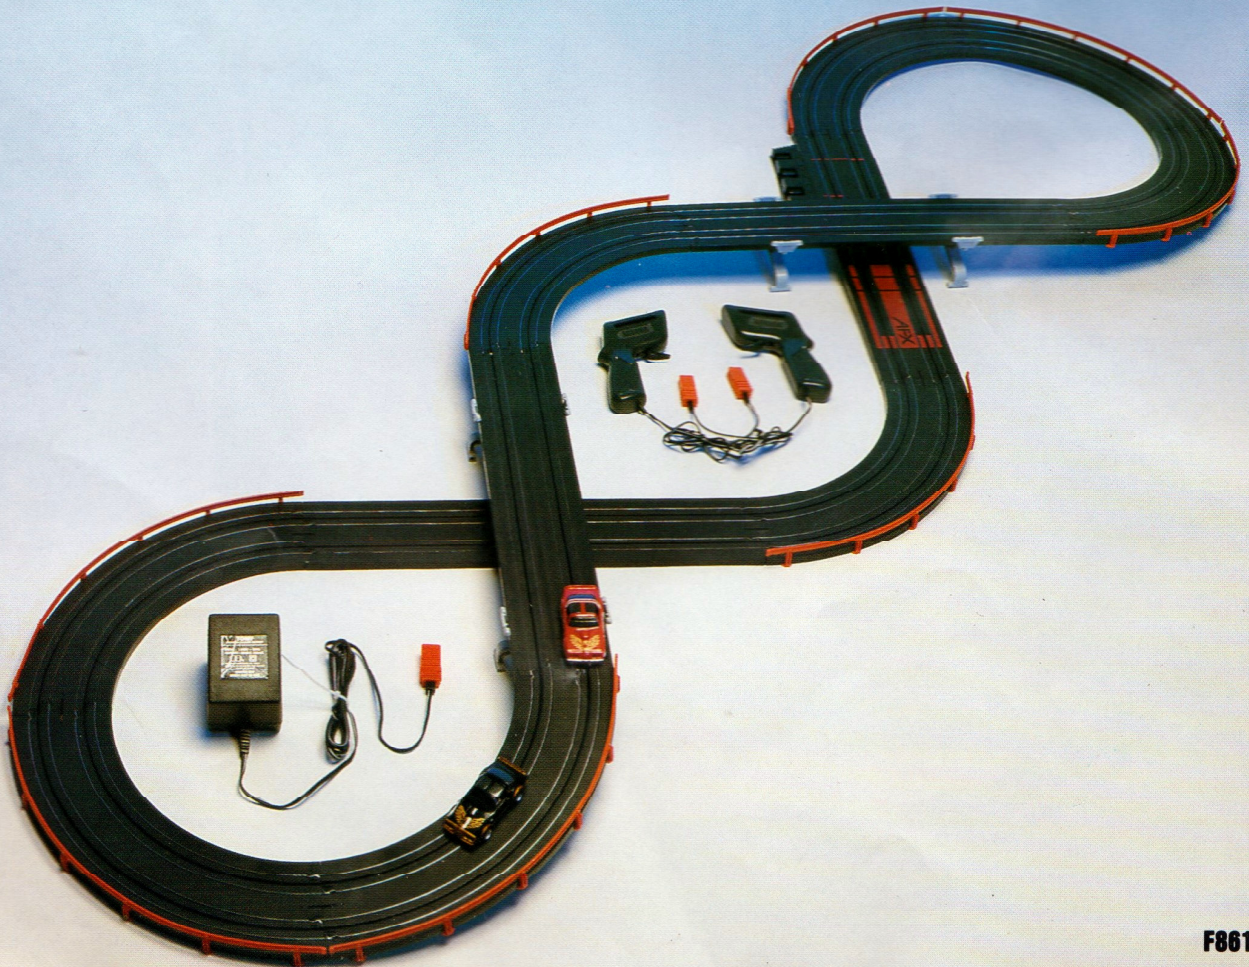

F8650 Formula 1 Duel

Two Formula 1 Racers battle it out around 8½ft (2.59 metres) of over-under high performance track.

Contains: 2 AFX cars, 8-section track, 2 controllers, 6 guardrails, 2 piers, and 240V-16V Power Pack.

F8650

F8614 Double Fire

Drive in daylight or darkness without missing any of the action. 13ft (3.96 metres) of under-over high performance track challenge your driving skills on a double eight racing course.

Contains: 2 AFX Turbo LIGHTED cars, 13ft track, 2 controllers, 8 guardrails, 4 piers, and 240V-16V Power Pack.

F8614