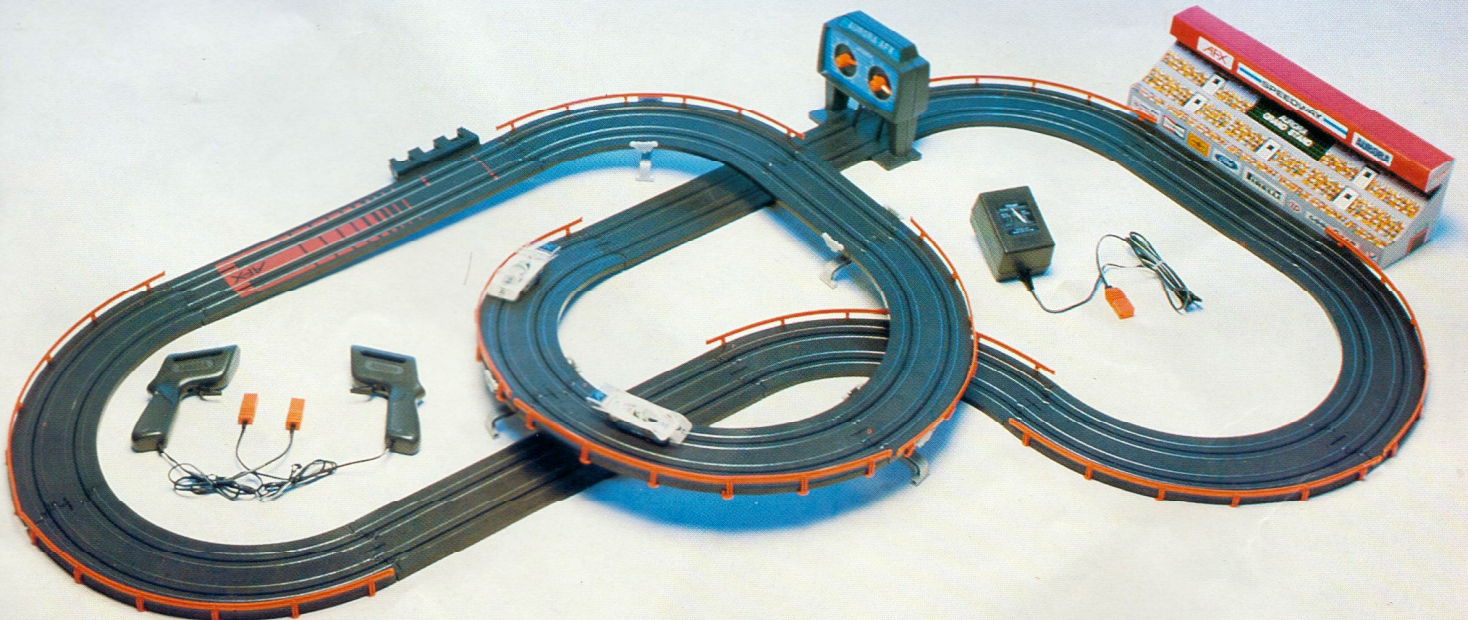

finger-tip speed control wheel and a turbo booster trigger that powers the cars into "super speed" along the straights. With a Ferrari and a Cannon Williams it takes skill, lightning fast reactions and nerves of steel to win the Formula 1 Turbo Challenge. Contains a Ferrari, a Cannon Williams, 35 sections of track, including banked, hairpin and chicane sections, low angled bridge supports, crash barriers, two-way power pack and two hand controllers.

Contains: 17½ft (5.33 metres) of over-under high performance track, 2 AFX Turbo cars, 2 controllers, 10 guardrails, 3 piers and 240V-16V Power Pack.

F8615 Championship Tour

Challenge your skills on every corner and straight away on this championship course of 17ft (5.18 metres) of under-over high performance circuit.

Contains: 17ft (5.18 metres) high performance under-over track, 2 AFX Turbo racing cars, 2 controllers, 10 guardrails, 4 piers, automatic lap counter, realistic-looking Grandstand and 240V-16V Power Pack.

F8607

F8615

Aurora AFX

Brings all the realistic thrills and skills of motor racing right into your home. Each Aurora AFX car is an authentic model of a high speed, power performance machine, right down to the last detail. No other model racing car can match Aurora AFX for quality, strength and realism, or for genuine race track excitement. Aurora AFX cars are the fastest scale model slot cars in the world with scale speeds in excess of 1800 kph.