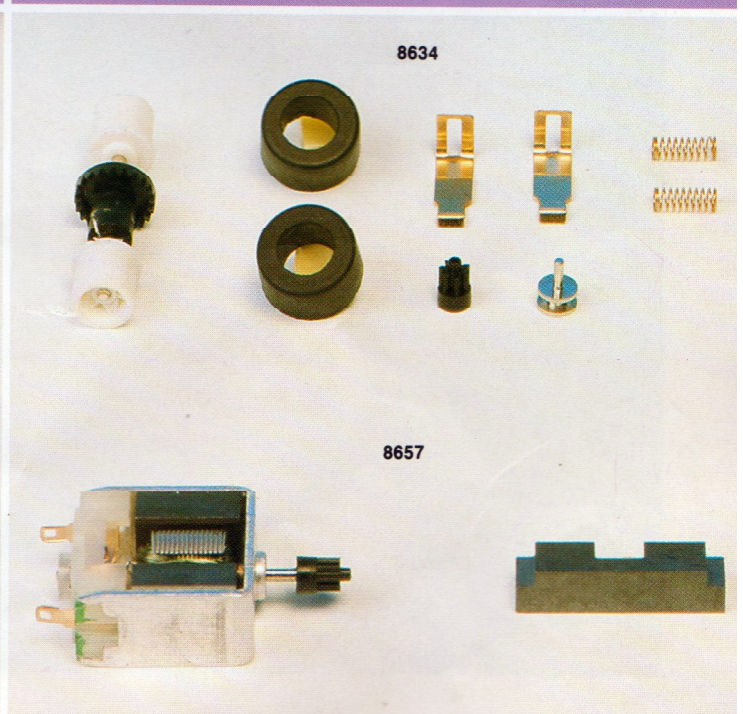

Lighted Cars Front working headlights

Super Lighted Cars — Le Mans Type Cars

with realistic front headlights and rear taillights.

Tune Up Kit Cars

- 8801T Toyota Minolta
- 8802T BMW M3 Valvoline
- 8803T BMW M3 AFX Racing
- 8804T Ford Sierra Cosworth

Tune Up Spares

1. **8634**
   Contains: 2 Pick up springs
   2 Pick up shoes
   2 Rear tyres
   1 Guide pin
   1 Pinion gear
   1 Rear axle with crown wheel

1. **8657**
   Contains: 1 Tune up motor
   1 High power magnet