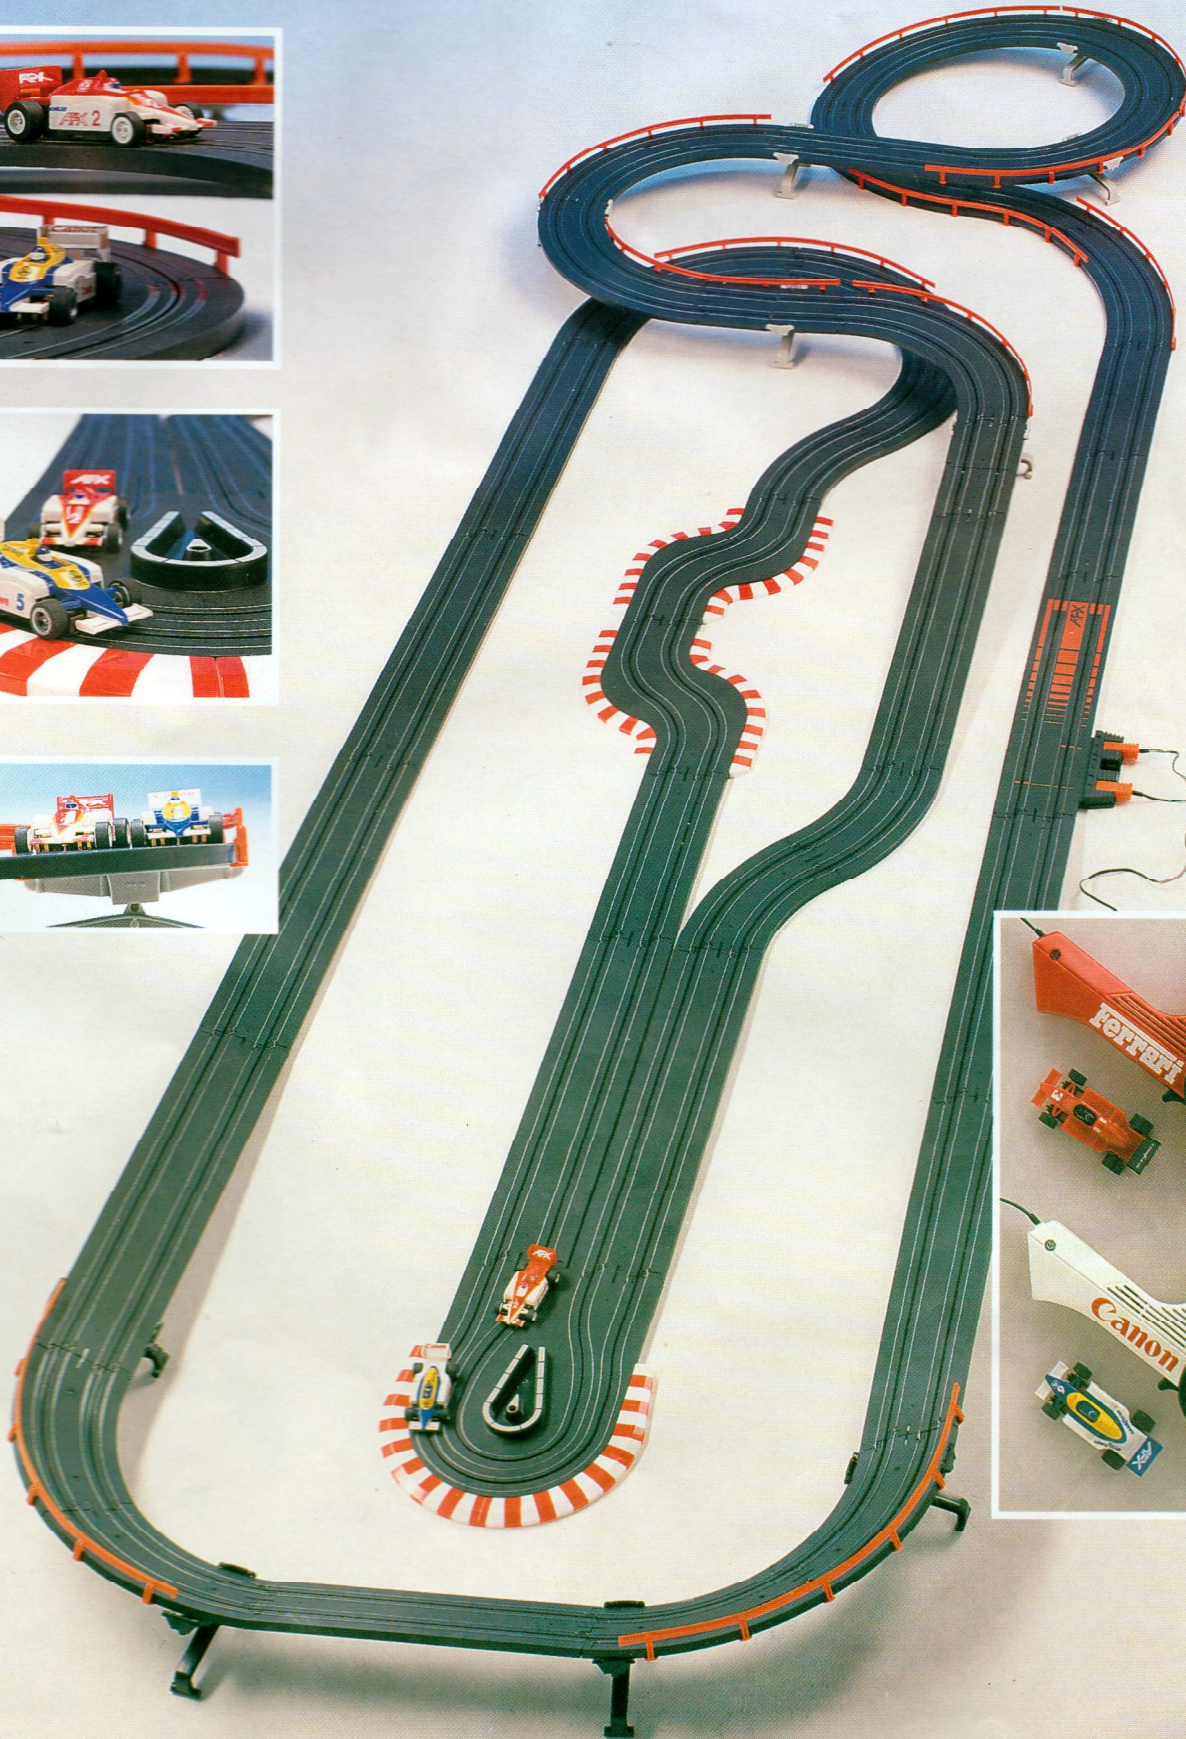

Contains: 2 Jaguar XJR-9LM lighted cars, 2 Porsche 962 lighted cars, 20½ft (6.25 metres) of 4 lane high performance track, 16 Crash barriers with light reflectors, 4 hand controllers, two 240V-16V Power Packs.

F8610

F8654

F8678 Formula 1 Turbo Challenge

The ultimate turbo speed challenge with all the excitement, dangers and daredevil tests of driving skill to be found on a world class Formula 1 circuit. Long, fast straights, a banked curve that calls for courageous driving, a tight and treacherous hairpin corner and a tricky chicane. For real racing response the two innovative hand controllers, decorated in the same livery as the respective cars, feature a

finger-tip speed control wheel and a turbo booster trigger that powers the cars into "super speed" along the straights. With a Ferrari and a Cannon Williams it takes skill, lightning fast reactions and nerves of steel to win the Formula 1 Turbo Challenge. Contains a Ferrari, a Cannon Williams, 35 sections of track, including banked, hairpin and chicane sections, low angled bridge supports, crash barriers, two-way power pack and two hand controllers.

F8650 Formula 1 Duel

Two Formula 1 Racers battle it out around 8½ft (2.59 metres) of over-under high performance track.

Contains: 2 AFX cars, 8-section track, 2 controllers, 6 guardrails, 2 piers, and 240V-16V Power Pack.