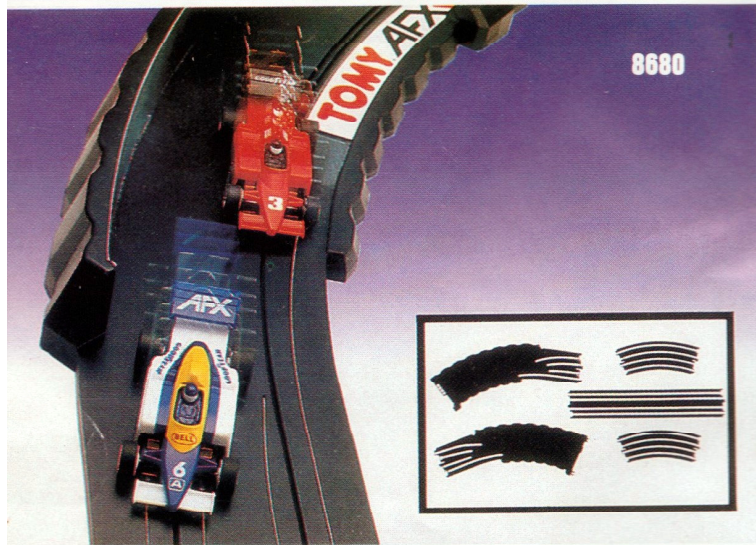

Drift Action Curve Set

Add extra excitement and racing realism. The Drift Action Curve Set allows cars to 'drift and tail slide' through corners. Power cuts off on entering the curve and momentum carries them through. Too fast and they spin off the track — too slow and they stall. Real life thrills, skills and spills! Contains 2 x drift action curves, 2 x 12" curves and 1 x 6" straight.

Ref No: 8690

9" Chicane Curve Set

Contains 2 x chicane tracks (R & L), 2 x 15" straights, 4 x kerbing.

Ref No: 8670

Hairpin Curve Set

Contains 1 x 3" hairpin curve, 2 x 15" straights, 2 x kerbing.

Ref No: 8669

12" Banked Curve Set

Contains 4 x 12" 1/8 banked curves, 2 x 15" straights, 4 x bank supports (2 high, 2 low).

Ref No: 8667

Accessories

- | | |
|---------------------------|-----------------------------|
| 8621 15" Straight (2) | 8631 Transformer |
| 8622 9" Straight (2) | 8636 Loop Track |
| 8623 9" 1/4R Curve (2) | 8641 6" Straight Track (2) |
| 8624 9" 1/8R Curve (2) | 8648 Guard Rail Set (10) |
| 8625 9" Squeeze Track (2) | 8655 9" Crossover Track (2) |
| 8626 3" Joint Track (2) | 8656 6" 1/8R Curve (2) |
| 8627 15" Terminal Track | 8662 12" 1/8R Curve (2) |
| 8628 9" Banked Curve | 8663 15" 1/8R Curve (2) |
| 8630 Controller | |