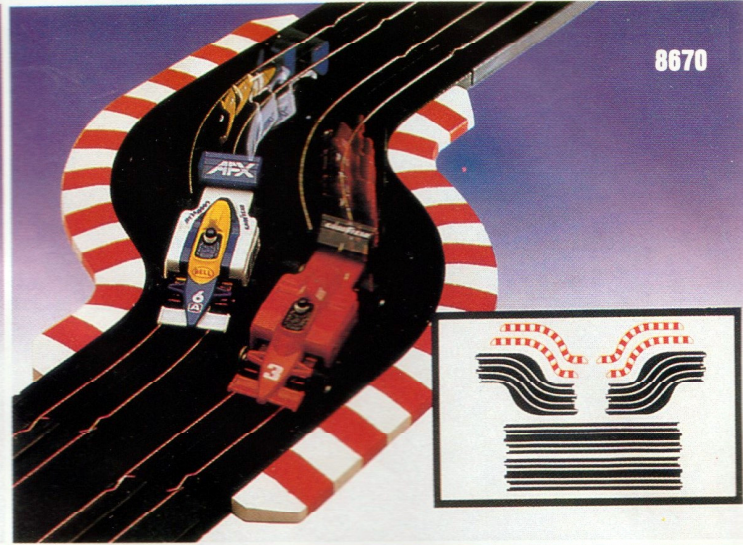

Drift Action Curve Set

Add extra excitement and racing realism. The Drift Action Curve Set allows cars to 'drift and tail slide' through corners. Power cuts off on entering the curve and momentum carries them through. Too fast and they spin off the track — too slow and they stall. Real life thrills, skills and spills! Contains 2 x drift action curves, 2 x 12" curves and 1 x 6" straight.

Ref No: 8690

9" Chicane Curve Set

Contains 2 x chicane tracks (R & L), 2 x 15" straights, 4 x kerbing.

Ref No: 8670

Hairpin Curve Set

Contains 1 x 3" hairpin curve, 2 x 15" straights, 2 x kerbing.

Ref No: 8669

12" Banked Curve Set

Contains 4 x 12" 1/8 banked curves, 2 x 15" straights, 4 x bank supports (2 high, 2 low).

Ref No: 8667

Accessories

- | | |
|---------------------------|-----------------------------|
| 8621 15" Straight (2) | 8631 Transformer |
| 8622 9" Straight (2) | 8636 Loop Track |
| 8623 9" 1/4R Curve (2) | 8641 6" Straight Track (2) |
| 8624 9" 1/8R Curve (2) | 8648 Guard Rail Set (10) |
| 8625 9" Squeeze Track (2) | 8655 9" Crossover Track (2) |
| 8626 3" Joint Track (2) | 8656 6" 1/8R Curve (2) |
| 8627 15" Terminal Track | 8662 12" 1/8R Curve (2) |
| 8628 9" Banked Curve | 8663 15" 1/8R Curve (2) |
| 8630 Controller | |