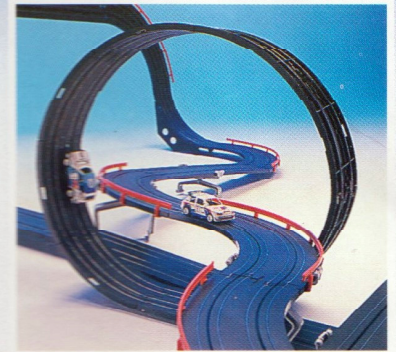

F8610 Thunderloop Thriller

Loop the loop, ride the wall and speed through the treacherous "S" curve with this race of a lifetime.

Contains: 27.5ft (8.39 metres) of tri-level high performance track, 2 AFX Turbo cars, Stunt loop, 8 piers, 12 guardrails, 2 hand controllers and 240V-16V Power Pack.

F8654 Jaguar Challenge

Compete in your own Le Mans race with this replica of this famous circuit. Two Jaguar cars battle it out with two Porsches with front and rear lights powerfully blazing around this 20½ft (6.25 metres), 4 lane track.

Contains: 2 Jaguar XJR-9LM lighted cars, 2 Porsche 962 lighted cars, 20½ft (6.25 metres) of 4 lane high performance track, 16 Crash barriers with light reflectors, 4 hand controllers, two 240V-16V Power Packs.

F8610

F8654