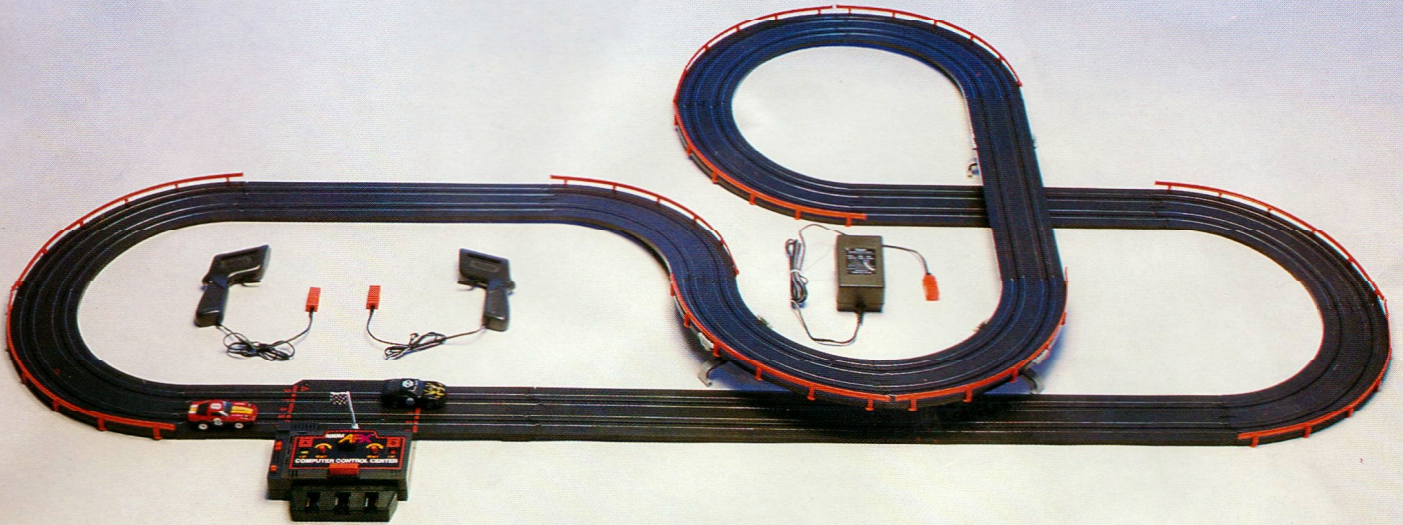

finger-tip speed control wheel and a turbo booster trigger that powers the cars into "super speed" along the straights. With a Ferrari and a Cannon Williams it takes skill, lightning fast reactions and nerves of steel to win the Formula 1 Turbo Challenge. Contains a Ferrari, a Cannon Williams, 35 sections of track, including banked, hairpin and chicane sections, low angled bridge supports, crash barriers, two-way power pack and two hand controllers.

Contains: 2 AFX Turbo LIGHTED cars, 13ft track, 2 controllers, 8 guardrails, 4 piers, and 240V-16V Power Pack.

F8614

F8607 Ghost Racer

Programme the Computer Control Centre for the number of laps and race the "Ghost Car" to the finishing flag.

Contains: 17½ft (5.33 metres) of over-under high performance track, 2 AFX Turbo cars, 2 controllers, 10 guardrails, 3 piers and 240V-16V Power Pack.

F8615 Championship Tour

Challenge your skills on every corner and straight away on this championship course of 17ft (5.18 metres) of under-over high performance circuit.

Contains: 17ft (5.18 metres) high performance under-over track, 2 AFX Turbo racing cars, 2 controllers, 10 guardrails, 4 piers, automatic lap counter, realistic-looking Grandstand and 240V-16V Power Pack.