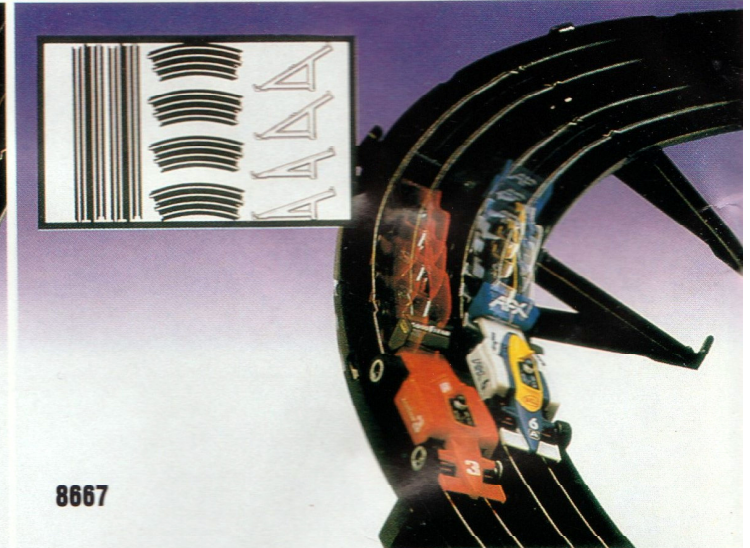

Drift Action Curve Set

Add extra excitement and racing realism. The Drift Action Curve Set allows cars to 'drift and tail slide' through corners. Power cuts off on entering the curve and momentum carries them through. Too fast and they spin off the track — too slow and they stall. Real life thrills, skills and spills! Contains 2 x drift action curves, 2 x 12" curves and 1 x 6" straight.

Ref No: 8690

9" Chicane Curve Set

Contains 2 x chicane tracks (R & L), 2 x 15" straights, 4 x kerbing.

Ref No: 8670

Hairpin Curve Set

Contains 1 x 3" hairpin curve, 2 x 15" straights, 2 x kerbing.

Ref No: 8669

12" Banked Curve Set

Contains 4 x 12" 1/8 banked curves, 2 x 15" straights, 4 x bank supports (2 high, 2 low).

Ref No: 8667

Accessories

- | | |
|---------------------------|-----------------------------|
| 8621 15" Straight (2) | 8631 Transformer |
| 8622 9" Straight (2) | 8636 Loop Track |
| 8623 9" 1/4R Curve (2) | 8641 6" Straight Track (2) |
| 8624 9" 1/8R Curve (2) | 8648 Guard Rail Set (10) |
| 8625 9" Squeeze Track (2) | 8655 9" Crossover Track (2) |
| 8626 3" Joint Track (2) | 8656 6" 1/8R Curve (2) |
| 8627 15" Terminal Track | 8662 12" 1/8R Curve (2) |
| 8628 9" Banked Curve | 8663 15" 1/8R Curve (2) |
| 8630 Controller | |