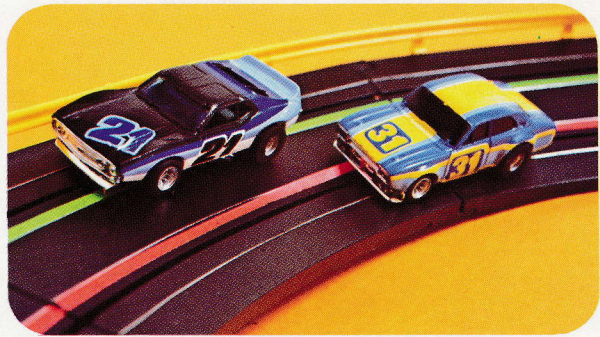

# JOIN THE AFX<sup>®</sup> TEAM

**AFX**  
**Road America**<sup>TM</sup>  
 HO SCALE RACE SET

23 FT. 5 IN. OF RACING IN  
 5 FT. x 2 FT. 11 IN.

TWO OF MANY LAYOUTS  
 THAT CAN BE BUILT  
 WITH THIS SET.

FEATURING <sup>TM</sup>  
**MAGNA-SONIC CARS**  
 WITH THE SOUND OF RACING ENGINES  
**VARIABLE SPEED**  
**HAND CONTROLLERS WITH**  
**BUILT-IN SPEED INDICATORS**