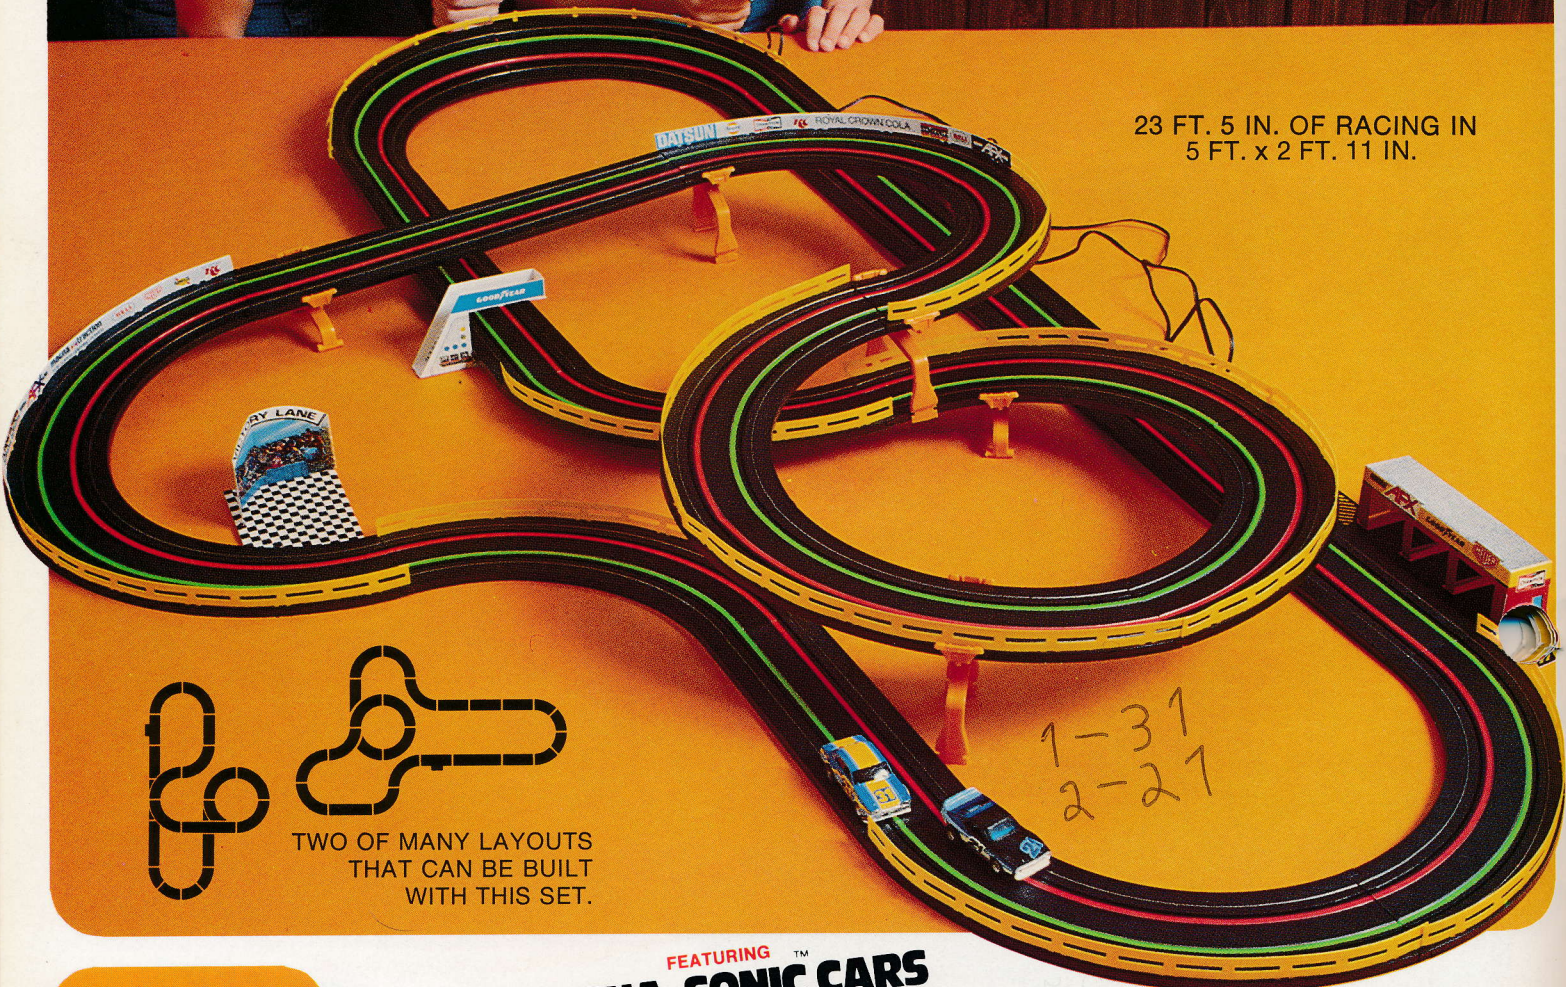

# JOIN THE AFX<sup>®</sup> TEAM

**AFX**  
**Road America**<sup>TM</sup>  
 HO SCALE RACE SET

23 FT. 5 IN. OF RACING IN  
 5 FT. x 2 FT. 11 IN.

TWO OF MANY LAYOUTS  
 THAT CAN BE BUILT  
 WITH THIS SET.

FEATURING <sup>TM</sup>  
**MAGNA-SONIC CARS**  
 WITH THE SOUND OF RACING ENGINES  
**VARIABLE SPEED**  
**HAND CONTROLLERS WITH**  
**BUILT-IN SPEED INDICATORS**

No. 2447

Set contains 2 Magna-Sonic<sup>TM</sup> Sound Cars, 2 Hand Controllers with Speed Indicator and plugs, Start/Finish Timing Tower, Pit Area, Victory Lane, AFX High Performance Track, High Banked Curve, Terminal Track, Color-coded Racing ID Stripes for controllers and tracks, Safety Wall-Pak<sup>®</sup> w/plug, Track Elevation Supports, Billboards, Snap-In Guard Rails, Racing Oil and Quikkee-Lok<sup>TM</sup> Key.