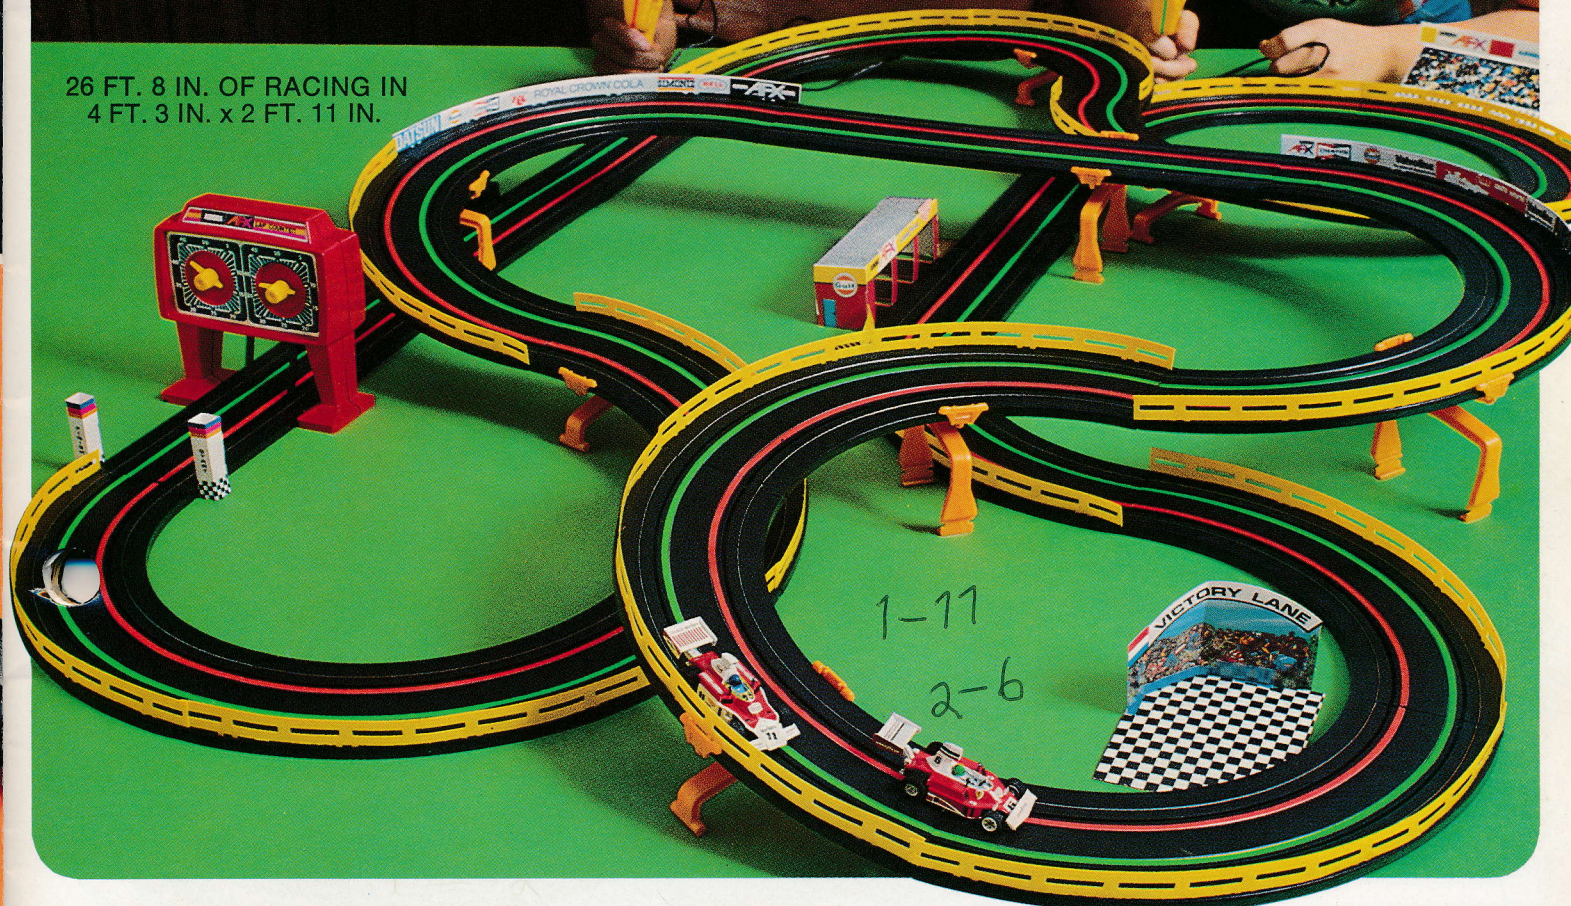

Track Footage:  
 Track Layout: 60" x 33"  
 Carton Pack: 4. Carton Weight: 33 lbs.

**WIN WITH NUMBER 1**

# AFX<sup>®</sup> Watkins Glen<sup>™</sup>

HO SCALE RACE SET

26 FT. 8 IN. OF RACING IN  
4 FT. 3 IN. x 2 FT. 11 IN.

TWO OF MANY LAYOUTS  
THAT CAN BE BUILT  
WITH THIS SET.

FEATURING  
**G-PLUS<sup>®</sup> CARS**  
**DIAL LAP COUNTER**