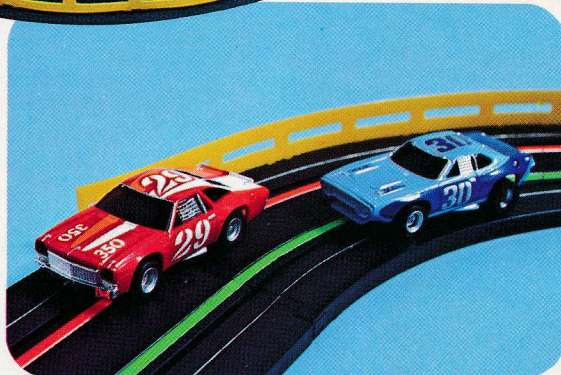

AFX®

Riverside™

HO SCALE RACE SET

21 FT. 1 IN. OF RACING IN
4 FT. 3 IN. x 2 FT. 11 IN.

TWO OF MANY LAYOUTS
THAT CAN BE BUILT
WITH THIS SET.

FEATURING™
MAGNA-SONIC CARS
WITH THE SOUND OF RACING ENGINES
VARIABLE SPEED
HAND CONTROLLERS WITH
BUILT-IN SPEED INDICATORS

No. 2446

Set contains 2 Magna-Sonic™ Sound Cars, 2 Hand Controllers with Speed Indicator and plugs, Start/Finish Timing Tower, Pit Area, Victory Lane, AFX High Performance Track, Terminal Track, Color-coded Racing ID Stripes for controllers and track, Safety Wall-Pak® w/plugs, Track Elevation Supports, Snap-In Guard Rails, Racing Oil and Quikee-Lok™ Key.

Track Footage: 21'1". Track Layout: 51"x35".
Carton Pack: 4. Carton Weight: 15½ lbs.

JOIN THE AFX® TEAM