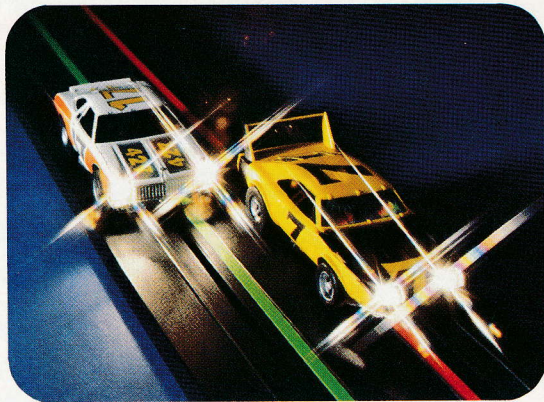

# AFX<sup>®</sup> Pocono<sup>™</sup>

HO SCALE RACE SET

18 FT. 1 IN. OF RACING IN  
3 FT. 7 IN. x 2 FT. 10 IN.

TWO OF MANY LAYOUTS  
THAT CAN BE BUILT  
WITH THIS SET.

FEATURING  
**FLAMETHROWER<sup>™</sup>  
MAGNA-TRACTION<sup>™</sup>**  
WITH HEADLIGHTS FOR RACING IN THE DARK

No. 2445

Set contains 2 Flamethrower<sup>™</sup> Magna-Traction<sup>™</sup> Cars, Pit Area, Pylons, Grandstand, Victory Lane, AFX High Performance Track, Terminal Track, Color-coded Racing ID Stripes for controllers and track, 2 Russkit<sup>®</sup> Variable Speed Controllers w/plugs, Safety Wall-Pak<sup>®</sup> w/plug, Track Elevation Supports, Snap-In Guard Rails, Racing Oil and Quikie-Lol