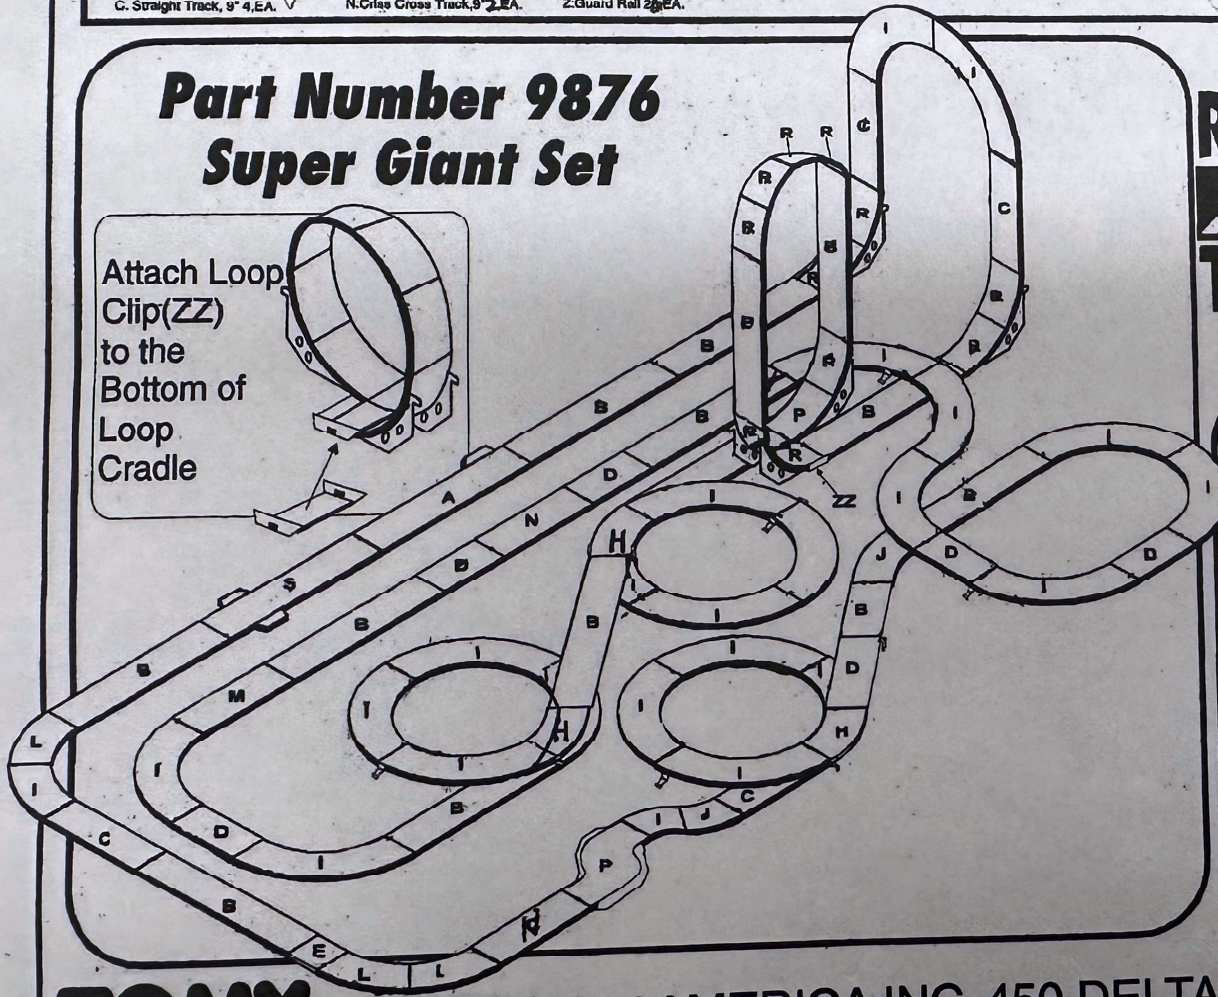

# AFX

The closest thing  
to real racing.

**Part Number 9876  
Super Giant Set**

**Part Number 9876  
Super Giant Set**

Attach Loop  
Clip(ZZ)  
to the  
Bottom of  
Loop  
Cradle

**RACING  
AFX  
TEAM**

**Alternate Layout  
Super Giant Set**

**TOMY.**

1995 TOMY AMERICA INC. 450 DELTA AVE. BREA CALIFORNIA, 92621