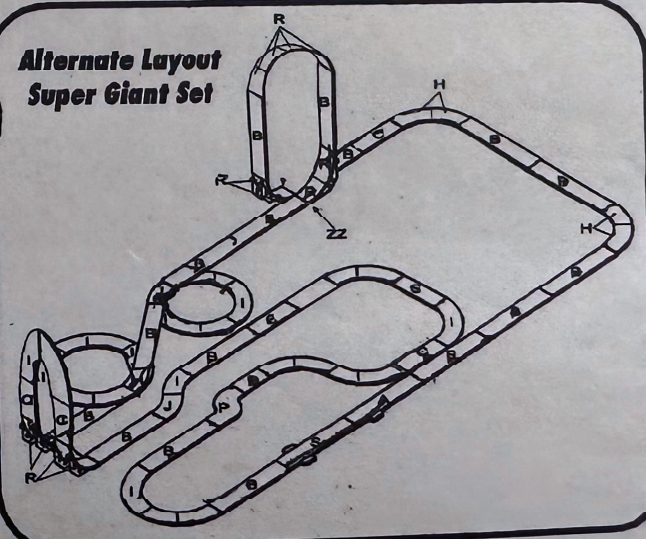

# AFX

The closest thing  
to real racing.

**Part Number 9876  
Super Giant Set**

**Part Number 9876  
Super Giant Set**

Attach Loop  
Clip(ZZ)  
to the  
Bottom of  
Loop  
Cradle

**RACING  
AFX  
TEAM**

**Alternate Layout  
Super Giant Set**