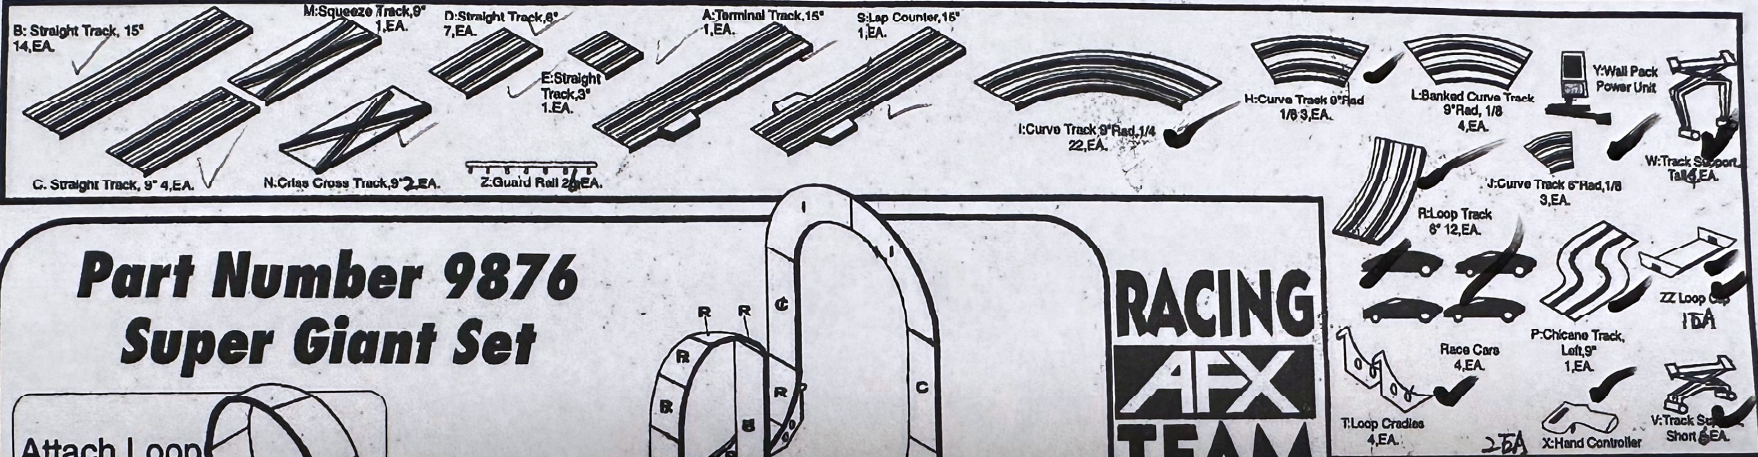

# AFX

The closest thing  
to real racing.

**Part Number 9876  
Super Giant Set**

**Part Number 9876  
Super Giant Set**

Attach Loop  
Clip(ZZ)  
to the  
Bottom of  
Loop  
Cradle

**RACING  
AFX  
TEAM**

**Alternate Layout  
Super Giant Set**