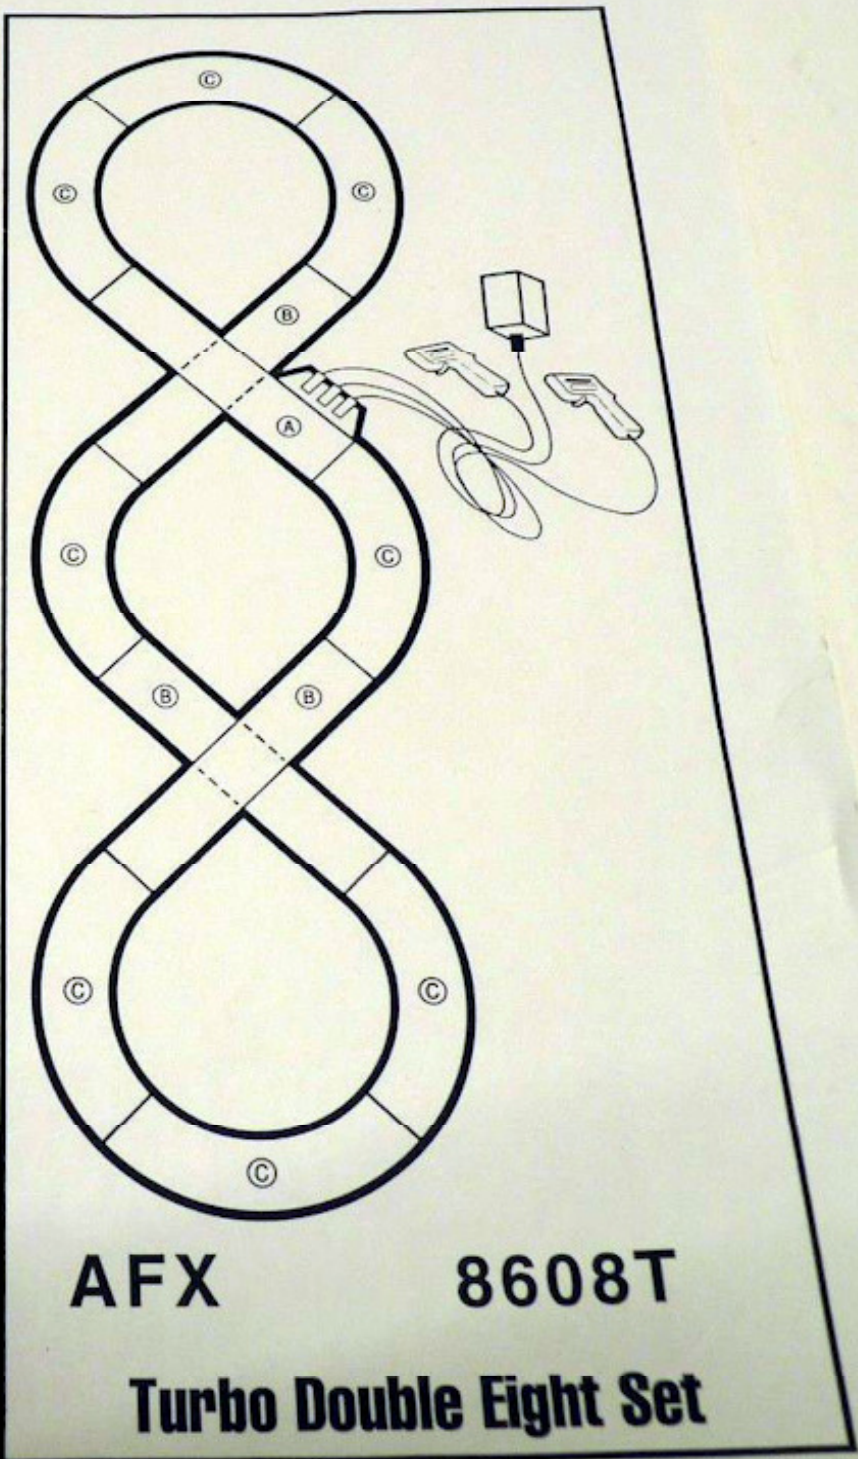

AURORA® AFX® THE CLOSEST THING TO REAL RACING!™ **Double Eight™**
LAYOUT SHEET #8608T

YOUR SET CONTAINS:

- | QTY. | | ITEM |
|------|--|---|
| 1 | | 15" Terminal Track (A) |
| 3 | | 15" Straight Track (B) |
| 8 | | 9" Radius Curve (1/4) Track (C) |
| 2 | | Turbo cars |
| 4 | | Small Bridge Supports |
| 2 | | Controllers |
| 8 | | Guard Rails |
| 1 | | 22-Volt Power Pack with Two-Way Racing Plug |

Track Cleaning Pad, 2 Pick-up Shoes and Springs also included.

AFX 8608T
Turbo Double Eight Set

ASSEMBLY
 Kit, the Rear Axle
 ar Spacer and C
 mply snap the
 own, then slide
 need to adjust
 shooting" Ser
 Rear Axle