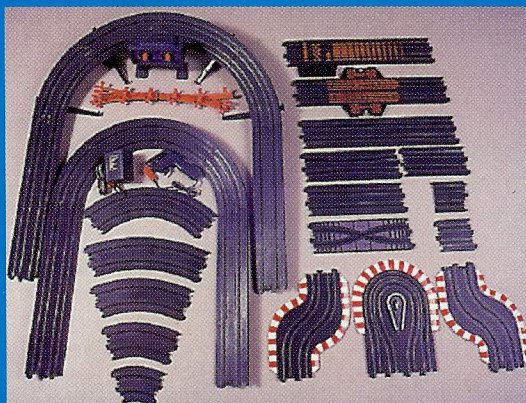

RACINGTM

Turbo

RACING TURBO CARS

Racing Turbo Cars are the best performance value in H.O. racing.

8752 SILVER BIRD

8792 INDY#1

8793 TURBO 959

9885 HWY PATROL

9933 SILVER BEAMER

8810 NISSAN 300ZX

8815 CASTROL JAG

9934 ARROW #23

THE

9887 INDY TWOFRER TWIN PACK. CONTAINS TWO EACH INDY RACERS.

GREAT VALUE!

EXCITING PACKAGE!

"TWOFRER"

Description	P/N
Track, Straight-15"	8621
Track, Straight-9"	8622
Track, Straight-6"	8641
Track, Straight-3"	8635
Track, Curve-15"x1/8	8663
Track, Curve-12"x1/8	8642
Track, Curve-9"x1/4	8623
Track, Curve-9"x1/8	8624
Track, Curve-6"x1/8	8656
Track, Curve-3" Hairpin	8992
Track Adaptor, 3"	8628
Track, Chicane, Pr. 9"	8993

Description	P/N
Track, Crossover-9"	8655
Track, Lap Counter-15"	8646
Track Squeeze-9"	8625
Track, Terminal-15"	8627
Banked Curve Set-9" Radius	8628
Banked Curve Set-12" Radius	8991
Controller, Pro Class	8630
Guard Rails (10 Pk)	8648
Lap Counter-50 Laps "Pro"	8629
Power Pack, U.L. Approved	8631
Tune Up Kit, Racing Turbo	8634
Tune Up Kit, Super G+	8995