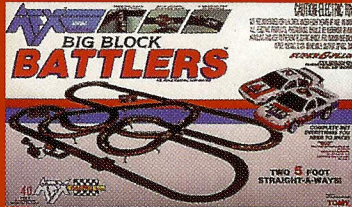

AFX RACING

BIG BLOCK BATTLEERS

Super G+ Cars attack a twisty torture track. Total performance for the discriminating racer. Loads of fun for the novice.

FEATURES:
UL APPROVED POWER PACK

FINGER TIP "PRO" CONTROLLERS

REALISTIC BUILDINGS

LAP COUNTER

SQUEEZE TRACK

WRENCHING CURVING ACTION

SUPER G+ RACE CARS

PART NO: 9117

PACK: 3

WEIGHT: 35lbs

CUBE: 4.0 Cu.Ft.

OVER UNDER SECTION WITH PYLONS

40'
Of Track*

RACE SETS

GIANT RACEWAY

This is the Big One! The Granddaddy of all slot car sets. The Giant has it all. Over & Under Racing, long straights, banked turns, squeeze track, lap counter, and awesome Super G+ race car performance!