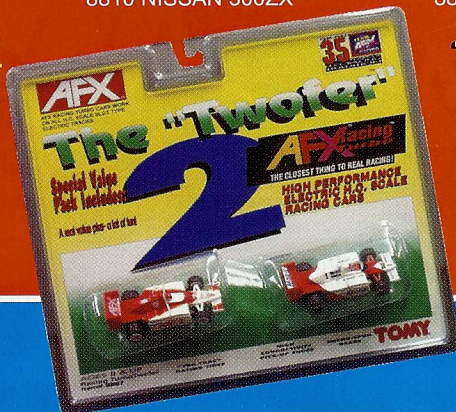

RACINGTM

Turbo

RACING TURBO CARS

Racing Turbo Cars are the best performance value in H.O. racing.

8752 SILVER BIRD

8792 INDY#1

8793 TURBO 959

9885 HWY PATROL

9933 SILVER BEAMER

8810 NISSAN 300ZX

8815 CASTROL JAG

9934 ARROW #23

THE

9887 INDY TWOFRER TWIN PACK. CONTAINS TWO EACH INDY RACERS.

GREAT VALUE!

EXCITING PACKAGE!