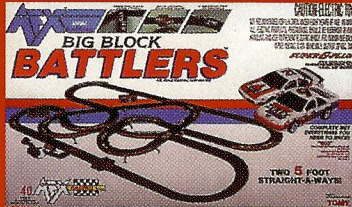

AFX RACING

BIG BLOCK BATTLEERS

Super G+ Cars attack a twisty torture track. Total performance for the discriminating racer. Loads of fun for the novice.

FEATURES:
UL APPROVED POWER PACK

FINGER TIP "PRO" CONTROLLERS

REALISTIC BUILDINGS

LAP COUNTER

SQUEEZE TRACK

WRENCHING CURVING ACTION

SUPER G+ RACE CARS

PART NO: 9117

PACK: 3

WEIGHT: 35lbs

CUBE: 4.0 Cu.Ft.