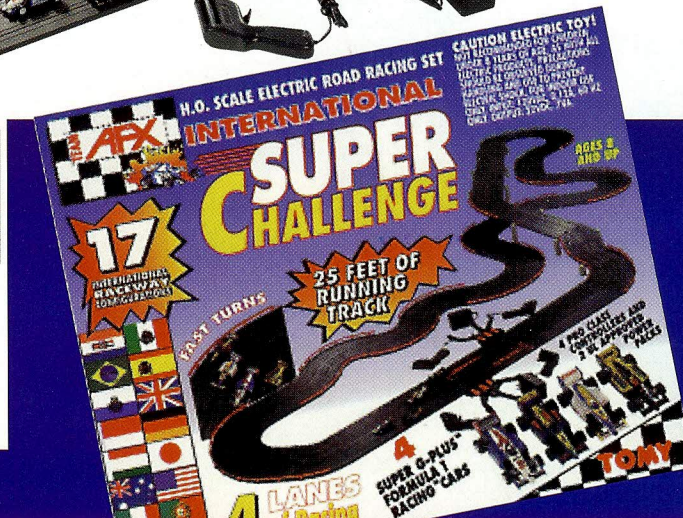

1. INCLUDES:
- 4-"Pro-Class" CONTROLLERS
  - 4- Super G+ RACE CARS
  - 16 TRACK CONFIGURATIONS
  - 2- WALL TYPE PLUG IN POWER PACKS (U.L. Approved)

RACEMASTERS^{TM}
RACING CATALOG 1998