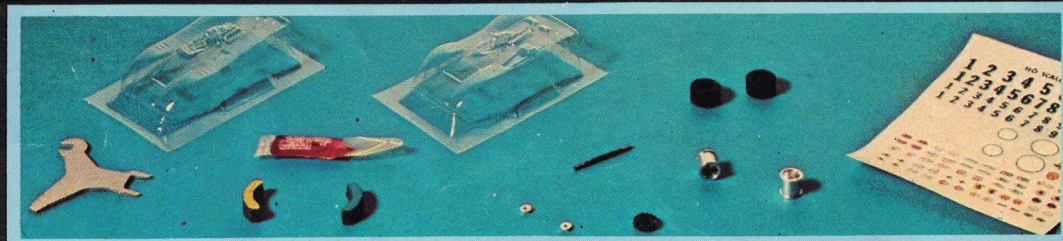

1461 AFX HIGH PERFORMANCE PARTS KIT