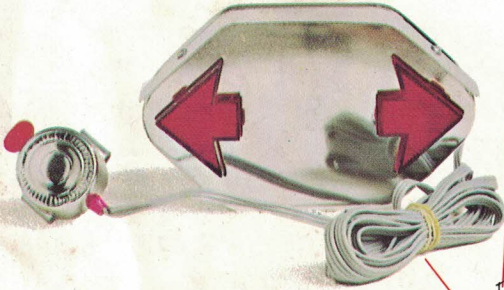

4 Self-sticking
Light Reflectors

Strap-on Electric
Safety Light Unit

Chrome Plated
Electric Turn
Signal Unit

Chrome Plated
Push Button
Electric Horn

Fantastic Bike Accessories A complete line of safety items for your bike.
Batteries Not Included.