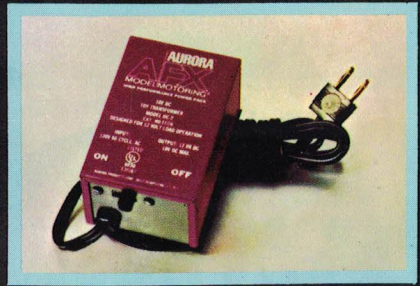

1351 AFX DC-2 POWER PACK