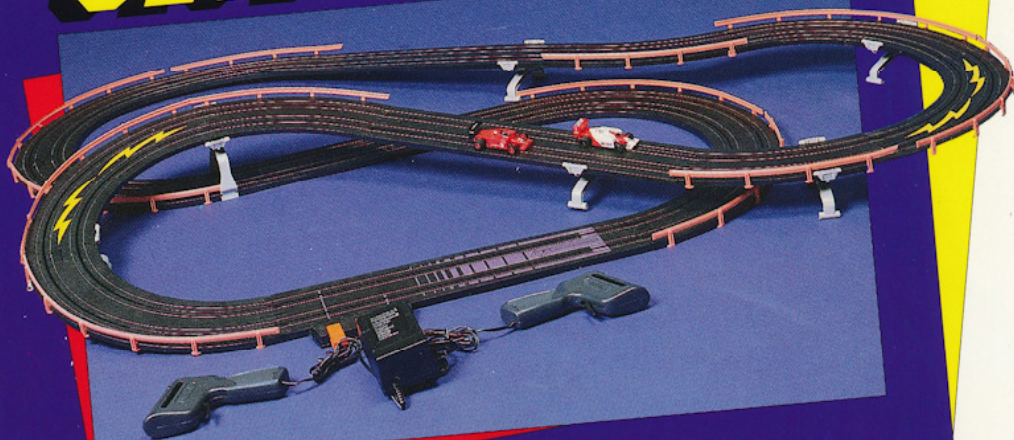

CLUB RACERS™

Welcome to the world of AFX Racing! A hobbyist's dream come true. Detail, quality, and state of the art performance Designed especially for the "Buff".

FEATURES:
UL APPROVED POWER PACK

- ★ FINGER TIP "PRO" CONTROLLERS
- ★ REALISTIC BUILDINGS
- ★ AFX RACING TURBO RACERS

PACK: 6
WEIGHT: 26
CUBE: 3.0
PART NO: 9116

15.7
FEET OF TRACK