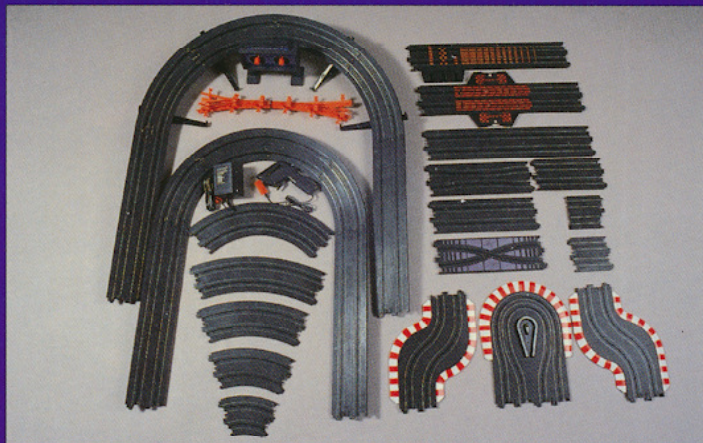

8759 INDY ROCKET

9885 HWY PATROL

8777 TESTAROSSA

8792 INDY #1

8793 TURBO 959

8794 BEAMER GT

8795 WICKED WGN.

8810 NISSAN 300ZX

RACING
TURBO
ASSORTMENT
24 Ea. CARS
PART NO:
9801

AFX Racing Turbo cars are the "workhorses" of the AFX line. These beautiful scale racers are economically priced and ready for action. The detailing and performance is outstanding - making Racing Turbo Cars a long standing favorite with consumers.

Racing Turbo Cars are the best performance value in H.O. racing.

8733 NOMAD
20 YEARS OLD &
STILL A BEST SELLER!

PARTS & ACCESSORIES

Only AFX gives the hobbyist a full range of parts and accessories. We have the track needed to build 4 lane layouts, chicanes & hairpins. Plus we have novelty track such as our crossover & squeeze track.

Spare parts for the cars are readily available with our Tune-Up Kits for both the Racing Turbos & G+ cars. AFX has the world of H.O. covered!

- 8627 15" TERMINAL TRACK
- 8646 15" LAP COUNTER
- 8621 15" STRAIGHT TRACK PAIR
- 8626 3" ADAPTER TRACK PAIR
- 8622 9" STRAIGHT TRACK PAIR
- 8641 6" STRAIGHT TRACK PAIR
- 8625 9" SQUEEZE TRACK PAIR
- 8632 3" STRAIGHT TRACK
- 8655 9" CROSSOVER TRACK
- 8648 GUARDRAILS (10PK.)
- 8629 LAPCOUNTER, AUTO
- 8991 12" BANKED CURVE SET
- 8628 9" BANKED CURVE SET
- 8630 CONTROLLER
- 8631 POWER PACK
- 8656 6" 1/8 CURVE
- 8663 15" 1/8 CURVE
- 8992 3" HAIRPIN
- 8993 9" CHICANE
- 8634 TUNE-UP KIT TURBOS
- 8995 TUNE-UP KIT G+
- 8623 9" 1/4 CURVE PR.
- 8624 9" 1/8 CURVE PR.
- 8642 12" 1/8 CURVE PR.