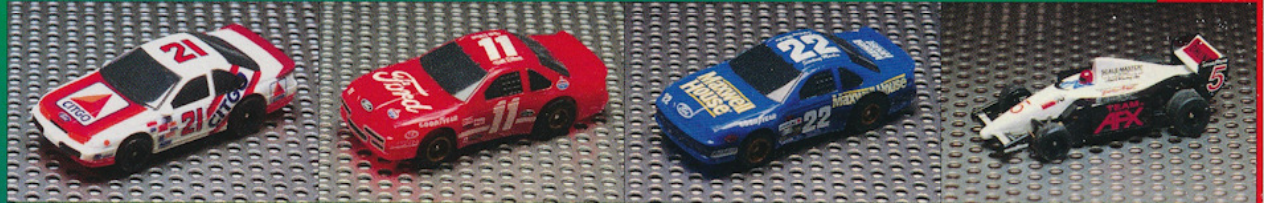

9120 STOCKER #11

9121 STOCKER #22

9879 INDYS/M #5

8706 STOCKER