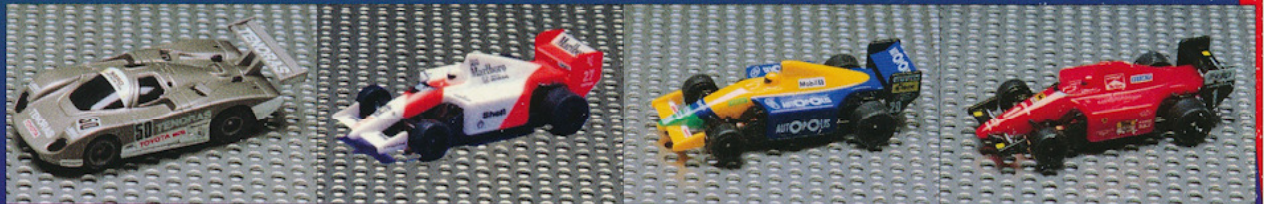

9205 TOYOTA TAKA-Q

9206 TOYOTA TENORAS

9207 MP 4/5

9208 BENETTON

9209 FERRARI 641

SUPER G+
ASSORTMENT
12 Ea. CARS
PART NO:
9699

STANDARD SINGLE
CAR PACKAGING:
PACK: 12
WEIGHT: 2.0LB
CUBE:0.5

9210 Wm RENAULT