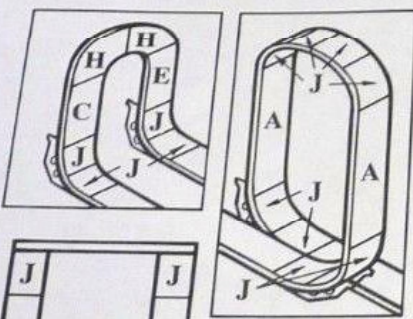

YOUR SET CONTAINS:

A 15" Straight Track (6)

D 9" Crossover Track (2)

H 9" 1/4 Curve Track (12)

I Lapometer (1)

Loop Cradles (4)

Accelerators (2)

B 15" Terminal Track (1)

E 9" Squeeze Track (1)

G 12" 1/8 Curve Track (2)

K 9" Chicane Track (1)

L High Trestles (5)

Power Pack (1)

C 9" Straight Track (2)

F 6" Straight Track (1)

J 1/8 Loop Track (12)

AFX Turbo Cars (2)

M Small Trestles (2)

Guard Rails (14)

Track Cleaning Pad, 2 Pick-up Shoes and Springs also included.

Experiment with the Future of Racing
by building these exciting
alternate layouts!

Need Assistance?
Call our AFX
Toll-free consumer hotline:
1-800-443-1239, that's
1-800-443-1AFX