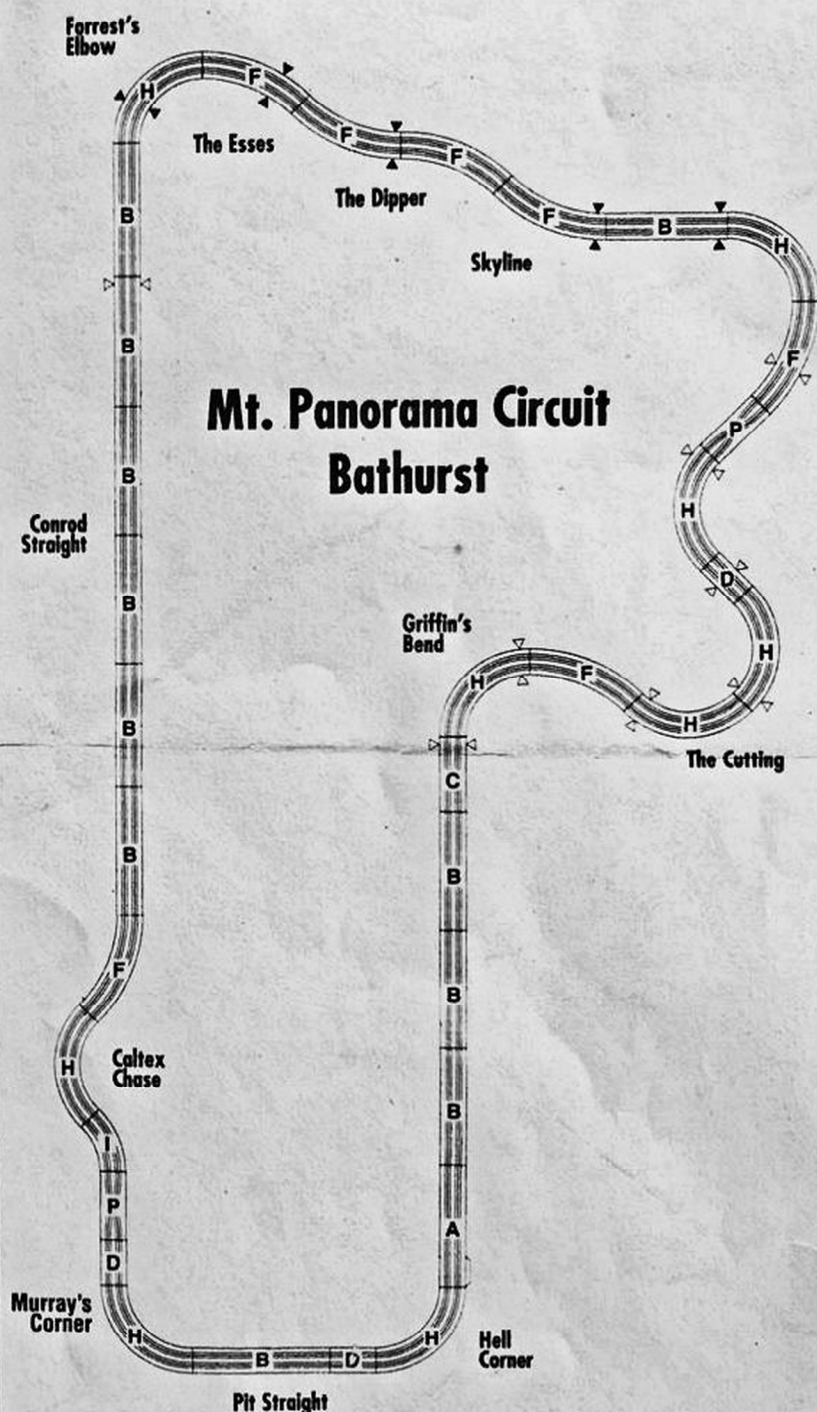

YOUR SET CONTAINS:

QTY	ITEM
1	 15" Terminal Track
11	 15" Straight Track
1	 9" Straight Track
3	 6" Straight Track
7	 15" 1/8 Radius Curve
9	 9" 1/4 Radius Curve
1	 9" 1/8 Radius Curve
2	 9" Crossover Track
18	 Guard Rails
8	 Low Bridge Supports
5	 High Bridge Supports
2	 Controllers
2	 AFX Turbo Cars
1	 Grandstand
1	 240V-16V Power Pack

Also included: Track Cleaning Pad, 2 Pick-Up Shoes, 2 Springs

For alternate track layouts and your FREE Aurora AFX catalogue, write to: Aurora AFX Club, c/o Toy Traders P.O. Box 232, Lidcombe, N.S.W. 2141, Australia

TOMY®

BATHURST 1000™

KEY

 Low Bridge Support

 High Bridge Support

Attach guard rails to outside of each curve section by placing the guard rail tab under the track, then snapping up into place.