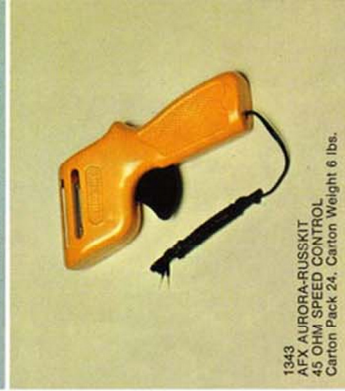

1469 AFX PIT KIT CARRYING CASE
Carton Pack 24. Weight 18 lbs.
1488 AFX PIT KIT CARRYING CASE WITH PARTS KIT
Carton Pack 24. Carton Weight 23 lbs.

2555 AFX DRAGSTER XMAS TREES
AND AUTOMATIC FINISH LINE MARKERS
Carton Pack 24. Carton Weight 9 lbs.