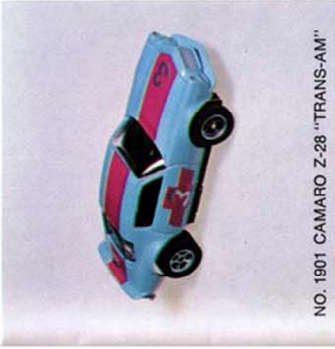

NEW AFX CARS WITH magna-traction™

An Aurora Technical Breakthrough!

Cars with Super Gripping Power—hold the track better than any other electric racing car ever!

The Secret of Magna-Traction™ ... Powerful magnets built into the chassis provide a super grip for super speed and staying power.

NO. 1930 MATADOR STOCK

NO. 1931 VW THING

NO. 1906 DODGE CHARGER DAYTONA

NO. 1901 CAMARO Z-28 "TRANS-AM"

NO. 1902 PORSCHE 917

NO. 1903 '57 CHEVY "NOMAD"

NO. 1904 PLYMOUTH ROAD RUNNER

NO. 1905 FERRARI 512M