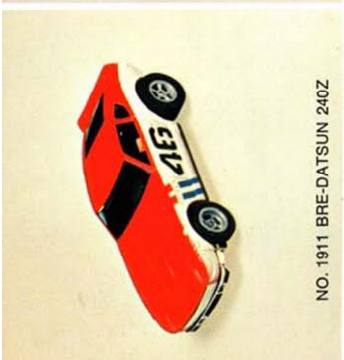

NO. 1930 MATADOR STOCK

NO. 1931 VW THING

NO. 1906 DODGE CHARGER DAYTONA

NO. 1901 CAMARO Z-28 "TRANS-AM"

NO. 1902 PORSCHE 917

NO. 1903 '57 CHEVY "NOMAD"

NO. 1904 PLYMOUTH ROAD RUNNER

NO. 1905 FERRARI 512M

NO. 1906 JAVELIN AMX "TRANS-AM"

NO. 1907 LOLA T-260 "CAN-AM"

NO. 1908 SHADOW "CAN-AM"

NO. 1909 FORD "BAJA BRONCO"

NO. 1910 DODGE CHARGER STOCK CAR

NO. 1911 BRE-DATSUN 240Z

NO. 1912 BRE-DATSUN 510 "TRANS-AM"

NO. 1929 CHEVELLE STOCKER

NO. 1916 MATADOR STOCK CAR

NO. 1919 DATSUN BAJA PICKUP

NO. 1920 '29 MODEL A WOODIE

AFX "FLAMETHROWER"™ CARS
WITH HEADLIGHTS
All the speed, control and high performance of AFX racers—
plus operating headlights for racing in the dark!