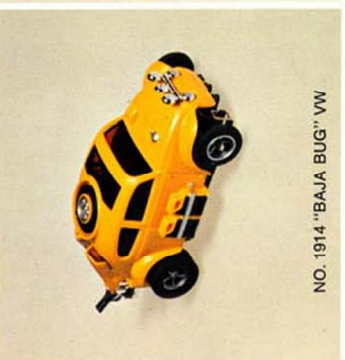

NO. 1906 JAVELIN AMX "TRANS-AM"

NO. 1907 LOLA T-260 "CAN-AM"

NO. 1908 SHADOW "CAN-AM"

NO. 1909 FORD "BAJA BRONCO"

NO. 1910 DODGE CHARGER STOCK CAR

NO. 1911 BRE-DATSUN 240Z

NO. 1912 BRE-DATSUN 510 "TRANS-AM"

NO. 1924 PEACE TANK

NO. 1925 '31 MODEL "A" FORD PANEL

NO. 1926 GRAND AM

NO. 1913 '55 CHEVY BEL AIR

NO. 1914 "BAJA BUG" VW

NO. 1915 PORSCHE 510K "CAN-AM"

NO. 1927 CORVETTE

NO. 1928 MODEL "A" 1930 FORD COUPE

NO. 1929 CHEVELLE STOCKER

NO. 1916 MATADOR STOCK CAR

NO. 1919 DATSUN BAJA PICKUP

NO. 1920 '29 MODEL A WOODIE

AFX "FLAMETHROWER"™ CARS
WITH HEADLIGHTS
All the speed, control and high performance of AFX racers—
plus operating headlights for racing in the dark!