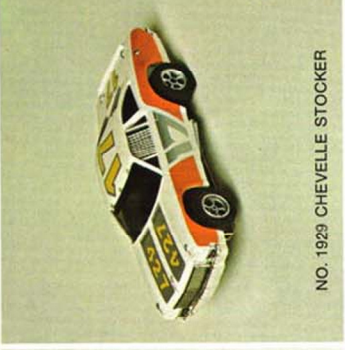

NO. 1906 JAVELIN AMX "TRANS-AM"

NO. 1907 LOLA T-260 "CAN-AM"

NO. 1908 SHADOW "CAN-AM"

NO. 1909 FORD "BAJA BRONCO"

NO. 1910 DODGE CHARGER STOCK CAR

NO. 1911 BRE-DATSUN 240Z

NO. 1912 BRE-DATSUN 510 "TRANS-AM"

NO. 1924 PEACE TANK

NO. 1925 '31 MODEL "A" FORD PANEL

NO. 1926 GRAND AM

NO. 1913 '55 CHEVY BEL AIR

NO. 1914 "BAJA BUG" VW

NO. 1915 PORSCHE 510K "CAN-AM"

NO. 1927 CORVETTE

NO. 1928 MODEL "A" 1930 FORD COUPE

NO. 1929 CHEVELLE STOCKER

NO. 1916 MATADOR STOCK CAR

NO. 1919 DATSUN BAJA PICKUP

NO. 1920 '29 MODEL A WOODIE

AFX "FLAMETHROWER"™ CARS
WITH HEADLIGHTS
All the speed, control and high performance of AFX racers—
plus operating headlights for racing in the dark!