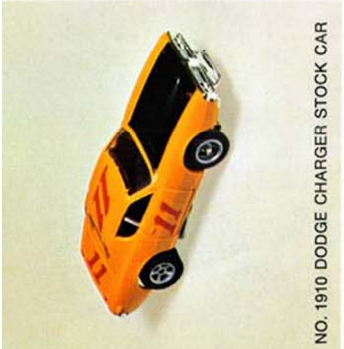

NO. 1906 JAVELIN AMX "TRANS-AM"

NO. 1907 LOLA T-260 "CAN-AM"

NO. 1908 SHADOW "CAN-AM"

NO. 1909 FORD "BAJA BRONCO"

NO. 1910 DODGE CHARGER STOCK CAR

NO. 1911 BRE-DATSUN 240Z

NO. 1912 BRE-DATSUN 510 "TRANS-AM"

NO. 1929 CHEVELLE STOCKER

NO. 1916 MATADOR STOCK CAR

NO. 1919 DATSUN BAJA PICKUP

NO. 1920 '29 MODEL A WOODIE

AFX "FLAMETHROWER"™ CARS
WITH HEADLIGHTS
All the speed, control and high performance of AFX racers—
plus operating headlights for racing in the dark!