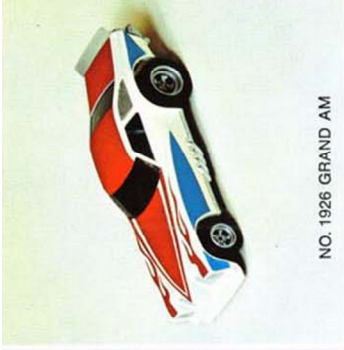

NO. 1926 GRAND AM