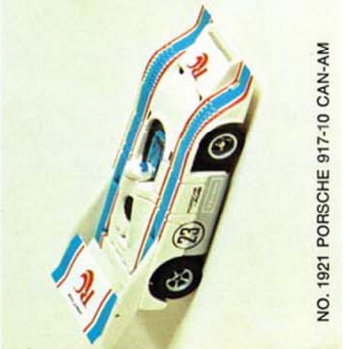

AFX "FLAMETHROWER"™ CARS
WITH HEADLIGHTS
All the speed, control and high performance of AFX racers—
plus operating headlights for racing in the dark!

ALL AFX CARS
PACKED
24 PER CARTON,
WEIGHT 9 LBS.

Every AFX Dragster comes with its own racing decals—and can be decorated as shown.