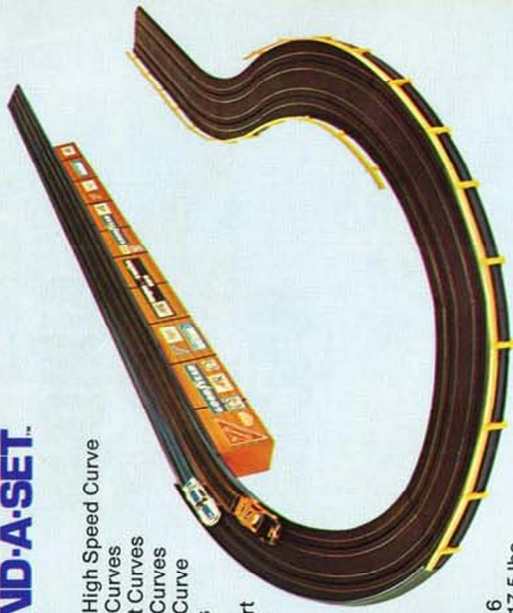

CAN MAKE
ANY ONE
OF THESE
ADDITIONS
TO ALL
AFX LAYOUTS
CARS NOT INCLUDED

Carton Pack: 6
Carton Wgt.: 13 lbs.

NO.2561

NIGHT RACING CAR & ACCESSORY EXPAND-A-SET™

- Includes:
- 2 AFX Flamethrower Magna-Traction™ Cars
 - 12 Fluorescent Guard Rails
 - 1 Fluorescent Label Sheet

Carton Pack: 6
Carton Wgt.: 5 lbs.

TRACK NOT INCLUDED

NO.2557

HIGH SPEED BANKED CURVE EXPAND-A-SET™

- Includes:
- 1-12" Radius High Speed Curve
 - 4-12" Radius Curves
 - 2-15" Straight Curves
 - 3-9" Straight Curves
 - 1-7" Straight Curve
 - 4 Guard Rails
 - 1 Chipboard
 - 1 Track Support
- CARS NOT INCLUDED