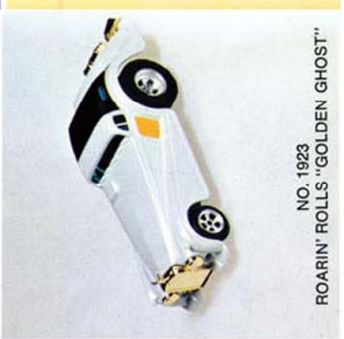

NO. 1929 CHEVELLE STOCKER

NO. 1916 MATADOR STOCK CAR

NO. 1919 DATSUN BAJA PICKUP

NO. 1920 '29 MODEL A WOODIE

AFX "FLAMETHROWER"™ CARS
WITH HEADLIGHTS
All the speed, control and high performance of AFX racers—
plus operating headlights for racing in the dark!

NO. 1973 FLAMETHROWER PORSCHE 917

NO. 1974 FLAMETHROWER FERRARI 512 M

NO. 1921 PORSCHE 917-10 CAN-AM

NO. 1922 DODGE STREET VAN

NO. 1923
ROARIN' ROLLS "GOLDEN GHOST"

NO. 1962 "FURIOUS FUELER"

NO. 1964 "DYNO-MITE"