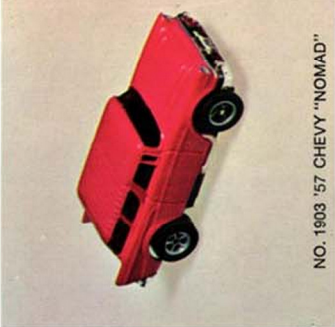

NEW AFX CARS WITH magna-traction™

An Aurora Technical Breakthrough!

Cars with Super Gripping Power—hold the track better than any other electric racing car ever!

The Secret of Magna-Traction™ ... Powerful magnets built into the chassis provide a super grip for super speed and staying power.

NO. 1930 MATADOR STOCK

NO. 1931 VW THING

NO. 1906 DODGE CHARGER DAYTONA

NO. 1901 CAMARO Z-28 "TRANS-AM"

NO. 1902 PORSCHE 917

NO. 1903 '57 CHEVY "NOMAD"

NO. 1904 PLYMOUTH ROAD RUNNER

NO. 1905 FERRARI 512M