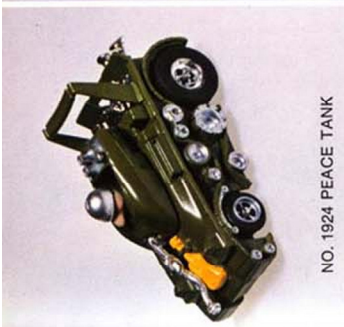

NO. 1906 JAVELIN AMX "TRANS-AM"

NO. 1907 LOLA T-260 "CAN-AM"

NO. 1908 SHADOW "CAN-AM"

NO. 1909 FORD "BAJA BRONCO"

NO. 1910 DODGE CHARGER STOCK CAR

NO. 1911 BRE-DATSUN 240Z

NO. 1912 BRE-DATSUN 510 "TRANS-AM"

NO. 1929 CHEVELLE STOCKER

NO. 1916 MATADOR STOCK CAR

NO. 1919 DATSUN BAJA PICKUP

NO. 1920 '29 MODEL A WOODIE

AFX "FLAMETHROWER"™ CARS
WITH HEADLIGHTS
All the speed, control and high performance of AFX racers—
plus operating headlights for racing in the dark!