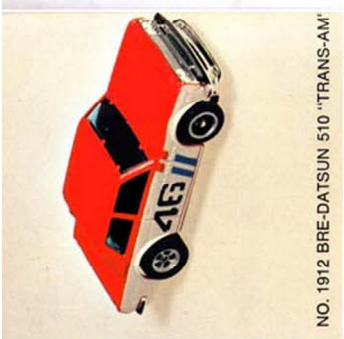

NO. 1906 JAVELIN AMX "TRANS-AM"

NO. 1907 LOLA T-260 "CAN-AM"

NO. 1908 SHADOW "CAN-AM"

NO. 1909 FORD "BAJA BRONCO"

NO. 1910 DODGE CHARGER STOCK CAR

NO. 1911 BRE-DATSUN 240Z

NO. 1912 BRE-DATSUN 510 "TRANS-AM"

NO. 1929 CHEVELLE STOCKER

NO. 1916 MATADOR STOCK CAR

NO. 1919 DATSUN BAJA PICKUP

NO. 1920 '29 MODEL A WOODIE

AFX "FLAMETHROWER"™ CARS
WITH HEADLIGHTS
All the speed, control and high performance of AFX racers—
plus operating headlights for racing in the dark!