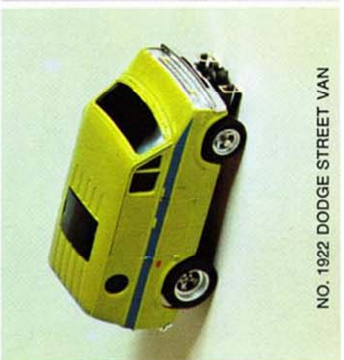

NO. 1921 PORSCHE 917-10 CAN-AM