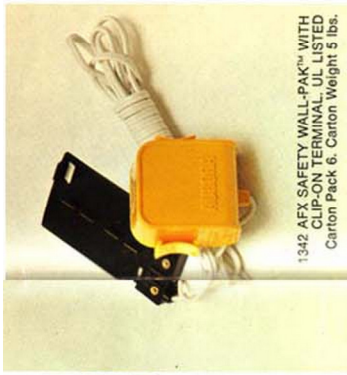

9525 LAP COUNTER
Carton Pack 12. Carton Weight 9 lbs.
(Cars & Track not included)

1492 FACE CASE
WITH TRS™
and Quik-Lok™
Carton Pack 24. Carton Weight 24 lbs.