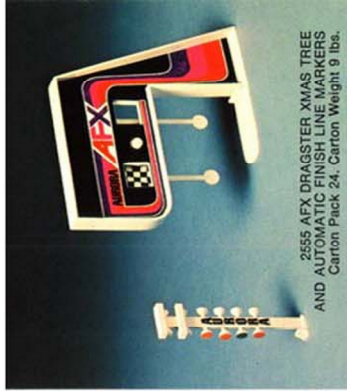

2555 AFX DRAGSTER XMAS TREES
AND AUTOMATIC FINISH LINE MARKERS
Carton Pack 24. Carton Weight 9 lbs.