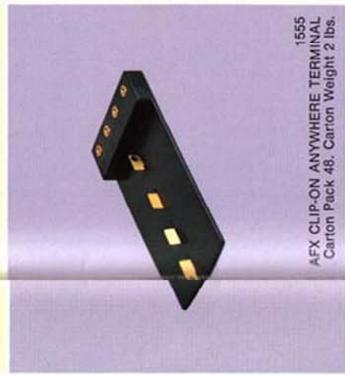

1466 BILLBOARD RETAINING WALLS
Carton Pack 24. Carton Weight 5 lbs.

TRACK NOT INCLUDED

1342 AFX SAFETY WALL-PAK™ WITH
CLIP-ON TERMINAL, UL LISTED
Carton Pack 6. Carton Weight 5 lbs.

1555 AFX CLIP-ON ANYWHERE TERMINAL
Carton Pack 48. Carton Weight 2 lbs.