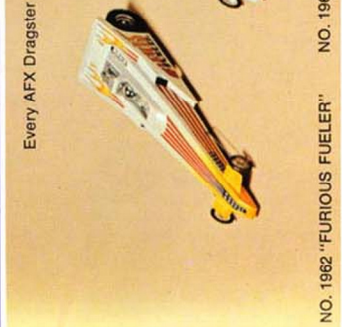

NO. 1929 CHEVELLE STOCKER

NO. 1916 MATADOR STOCK CAR

NO. 1919 DATSUN BAJA PICKUP

NO. 1920 '29 MODEL A WOODIE

AFX "FLAMETHROWER"™ CARS
WITH HEADLIGHTS
All the speed, control and high performance of AFX racers—
plus operating headlights for racing in the dark!

NO. 1973 FLAMETHROWER PORSCHE 917

NO. 1974 FLAMETHROWER FERRARI 512 M

NO. 1921 PORSCHE 917-10 CAN-AM

NO. 1922 DODGE STREET VAN

NO. 1923
ROARIN' ROLLS "GOLDEN GHOST"

NO. 1962 "FURIOUS FUELER"

NO. 1964 "DYNO-MITE"