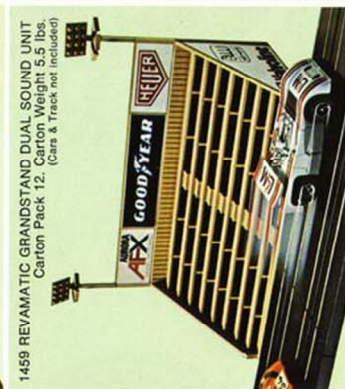

AURORA® AFX™ MODEL RACING ELECTRIC HO SCALE ACCESSORIES

14 RACING OIL
Carton Pack 72. Carton Weight 6 lbs.

1345 RUSSKIT 80 OHM SPEED CONTROL
Carton Pack 24. Carton Weight 6 lbs.

1347 RACING SPEED CONTROLLER
Carton Pack 24. Carton Weight 4 lbs.

1529 TRESTLE EXTENSIONS (Set of 12)
Carton Pack 36. Carton Weight 4 lbs.

1530 TRESTLE POSTS (Set of 12)
Carton Pack 72. Carton Weight 2 lbs.

1531 2 LANE TRACK JOINERS & LOCKS
(24 Joiners, 12 Locks)
Carton Pack 72. Carton Weight 5 lbs.

1532 GUARD RAIL & POST SET (Set of 8)
Carton Pack 48. Carton Weight 12 lbs.

1580 MODEL MOTORING HANDBOOK FOR 1975
Carton Pack 60. Carton Weight 20 lbs.

1587 MODULAR BRIDGE BEAM ASST.
Carton Pack 48. Carton Weight 10 lbs.

1591 MODULAR BRIDGE POSTS (32)
Carton Pack 48. Carton Weight 17 lbs.

1595 MODULAR BRIDGE BEAMS—3"
Carton Pack 48. Carton Weight 15 lbs.

1599 MODULAR BRIDGE BEAMS—6"
Carton Pack 48. Carton Weight 7 lbs.

2547 9" RADIUS CURVE (4 Pack)
Carton Pack 12. Carton Weight 10 lbs.

2595 TRACK CLEANING PAD (12 Pack)
Carton Pack 12. Carton Weight 2 lbs.

TRACK NOT INCLUDED