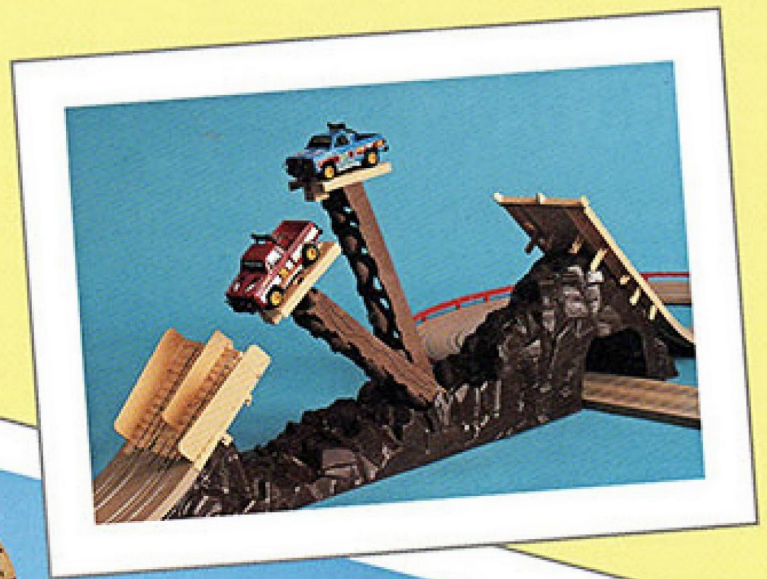

NEW

8616 DEVIL'S DITCH™

Devil's Ditch can become a ditch of doom and destruction if you don't make it over the ditch by way of the catapult stunt ramp!!

- 18' feet of high performance track.
- Death defying devil's ditch ramp with catapult stunt ramp arm.
- Gravity defying stunt loop the loop.
- Moveable caution signs, and break-way boulder road blocks.
- Two Aurora A.F.X. turbo pick-up trucks.
- Two A.F.X. controllers with quick click plugs.
- 22 volt power pack with two way racing plug.
- Ages 8 and up.

Pack: 3 • Weight: 25.0 lbs • Cube: 2.7