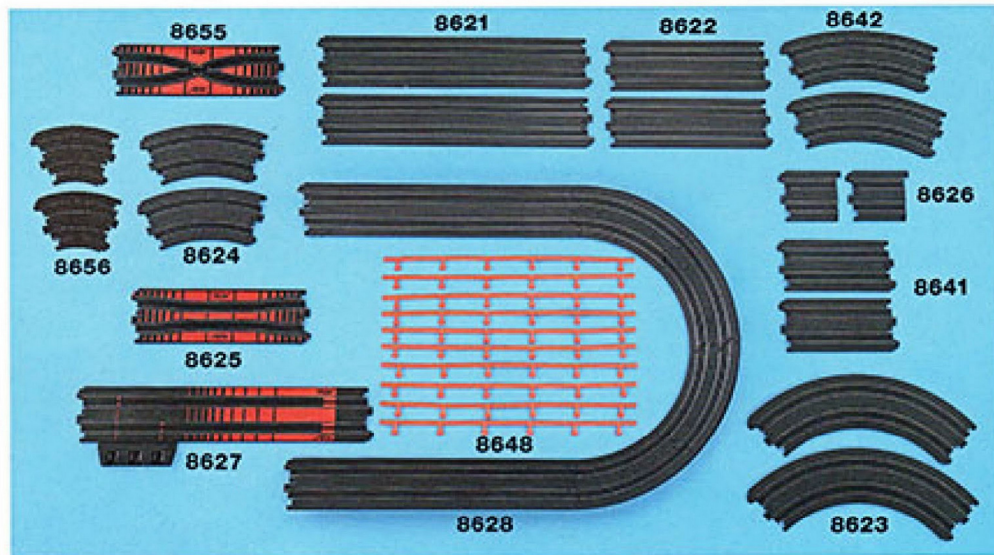

• Ages 8 and Up.
 Pack: 24 • Weight: 10.9 lbs • Cube: 1.0

8624 9" CURVE TRACK 1/8 R (PAIR)

• Ages 8 and Up.
 Pack: 24 • Weight: 6.0 lbs • Cube: 1.0

8625 9" SQUEEZE TRACK (PAIR)

• Ages 8 and Up.
 Pack: 24 • Weight: 6.6 lbs • Cube: 0.2

8626 3" ADAPTER TRACK (PAIR)

• Ages 8 and Up.
 Pack: 24 • Weight: 4.0 lbs • Cube: 0.2

8627 15" TERMINAL TRACK (SINGLE)

• Ages 8 and Up.
 Pack: 12 • Weight: 4.8 lbs •
 Cube: 0.6

8656 6" CURVE TRACK 1/8 R (PAIR)

• Ages 8 and Up.
 Pack: 12 • Weight: 5.0 lbs • Cube: 0.4

8628 BANKED CURVE SET

• Features four (4) 1/8 R Curve Track and two (2) 15" Straight Tracks.
 • Ages 8 and Up.
 Pack: 12 • Weight: 8.5 lbs •
 Cube: 1.2