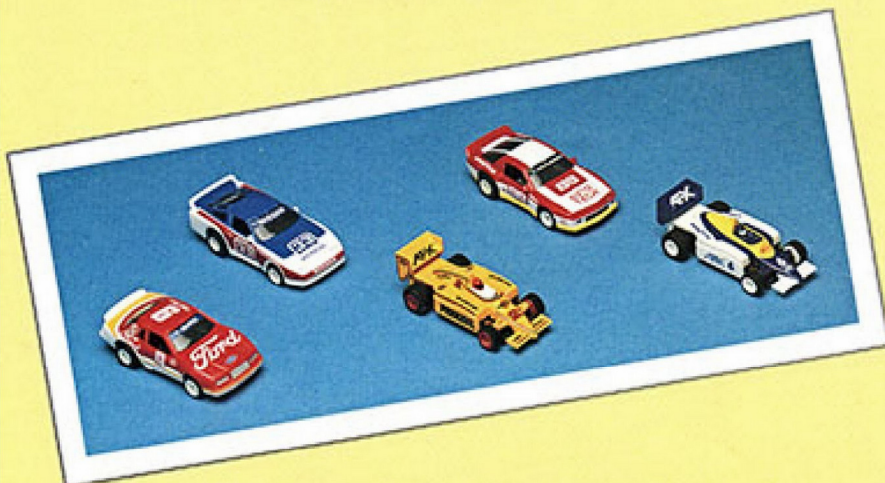

8790 RACING SERIES

Super sleek speed machines with power to burn.

- Ford Thunderbird, Nissan 3003X, Camaro, Pennzoil Indy Racer, Indy Road Hawk.
- A.F.X. Turbo Cars, Realistic Designs.
- Ages 8 and Up.

Pack: 24 • Weight: 2.8 lbs • Cube: 0.6