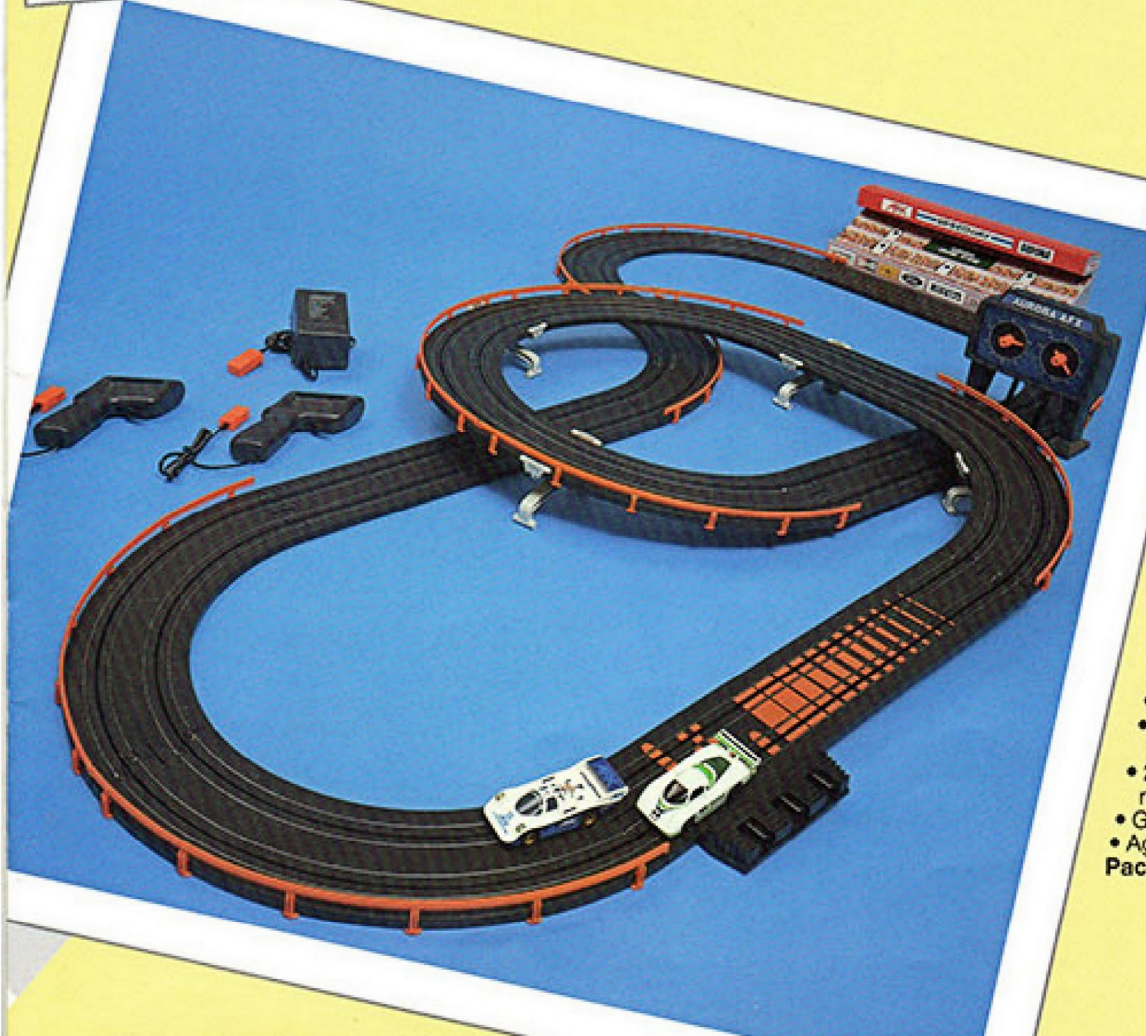

8615 CHAMPIONSHIP TOUR™

Championship tour challenges you and your car on every high speed curve and straight away. If you complete this course you're a champion in your own right!

- 17' feet of high performance over and under track.
- Over the track automatic lap counter.
- Realistic looking racing grandstand.
- Two Aurora A.F.X. turbo racing cars.
- A.F.X. controllers with quick click plugs.
- 22 volt power pack with two way racing plug.
- Guardrails, and bridge supports.
- Ages 8 and up.

Pack: 3 • Weight: 25.0 lbs • Cube: 2.4