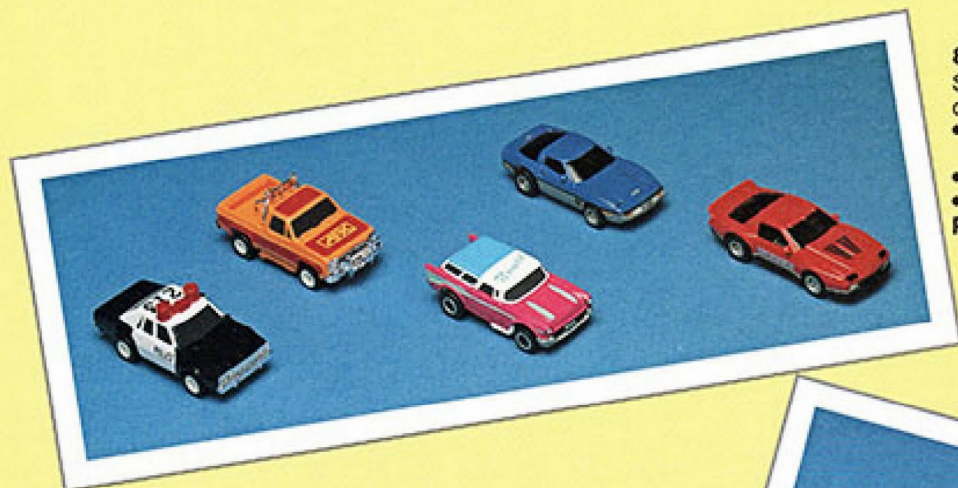

8788 STREET SERIES

Super Speed Street machines put you in the driver's seat.

- Police car, G.M.C. truck, Chevy Nomad, Corvette, Z28 Camaro.
- A.F.X. Turbo Cars, Realistic Designs.
- Ages 8 and Up.

Pack: 24 • Weight: 2.8 lbs • Cube: 0.6