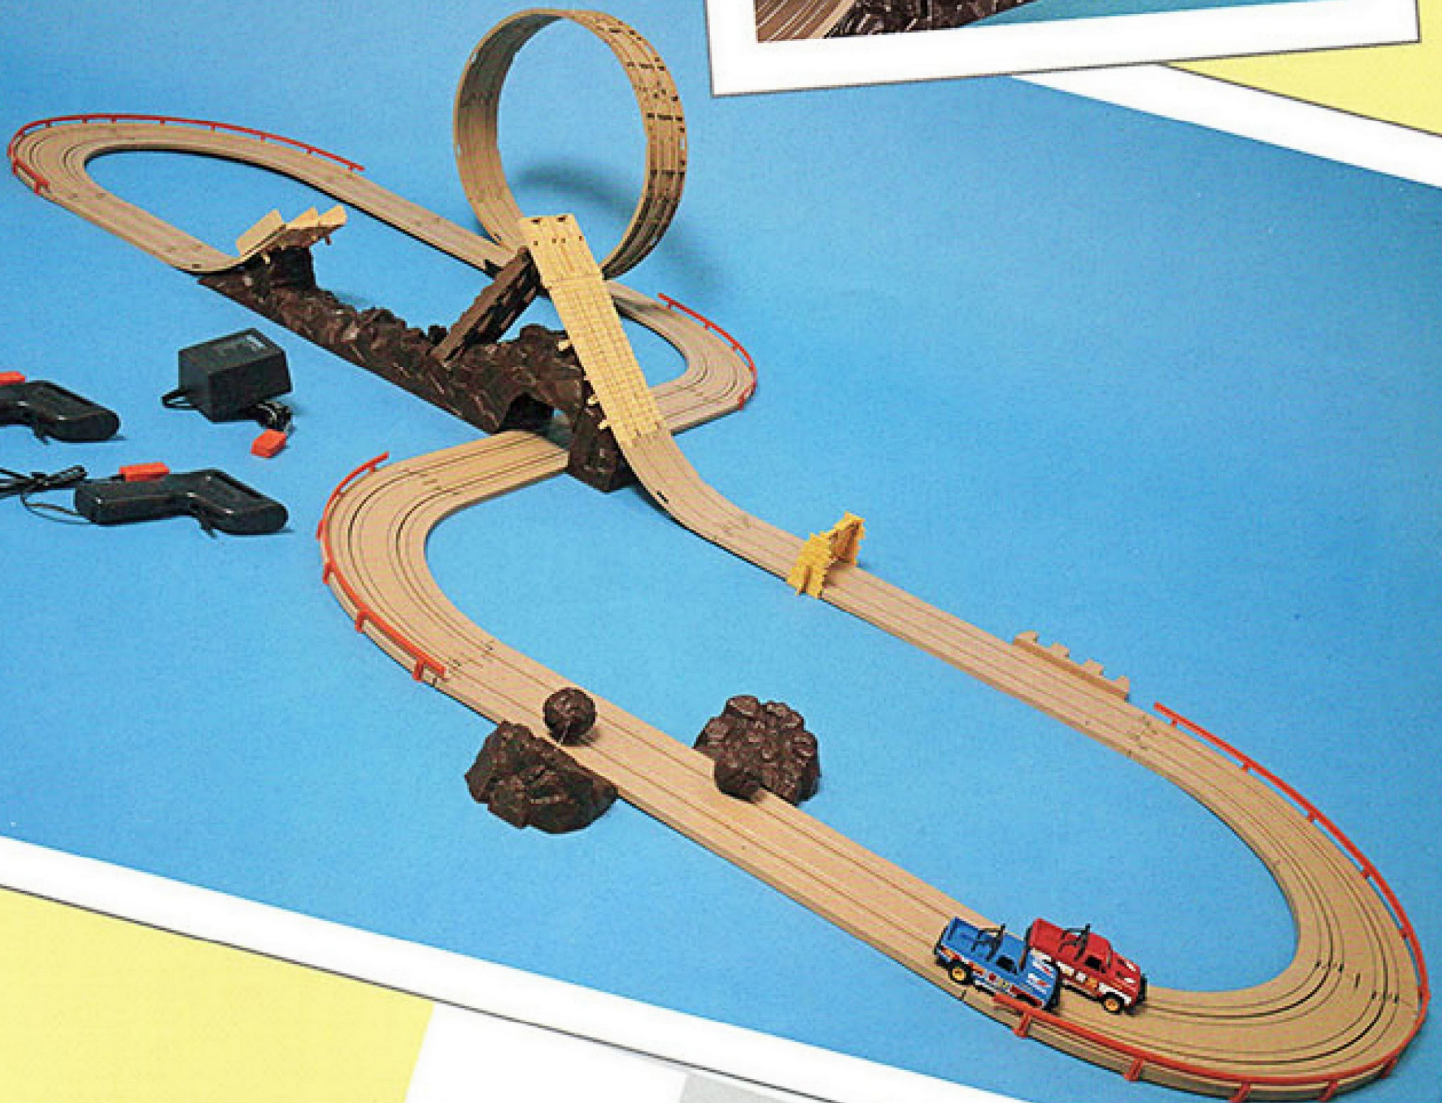

- 17' feet of high performance over and under track.
- Over the track automatic lap counter.
- Realistic looking racing grandstand.
- Two Aurora A.F.X. turbo racing cars.
- A.F.X. controllers with quick click plugs.
- 22 volt power pack with two way racing plug.
- Guardrails, and bridge supports.
- Ages 8 and up.

Pack: 3 • Weight: 22.0 lbs • Cube: 2.4

NEW

8617 SUPER RALLYE™

Four Aurora A.F.X. turbo cars are put to the test in this ultimate real racing system! "Fly down" the straight aways, position yourself to "take-on" the hairpin curves!!

- 18' feet of high performance over and under racing track.
- Four lane A.F.X. real racing – race up to four A.F.X. turbo cars.
- Four Aurora A.F.X. turbo cars.
- Four controllers with quick click plugs.
- Two (2) built in track automatic lap counters.
- Two (2) 22 volt power packs with two way racing plug.
- Guardrails and bridge supports.
- Features the new 6" 1/8r racing curve track.
- Ages 8 and up.

Pack: 3 • Weight: 25.0 lbs • Cube: 2.7

NEW

8616 DEVIL'S DITCH™

Devil's Ditch can become a ditch of doom and destruction if you don't make it over the ditch by way of the catapult stunt ramp!!

- 18' feet of high performance track.
- Death defying devil's ditch ramp with catapult stunt ramp arm.
- Gravity defying stunt loop the loop.
- Moveable caution signs, and break-way boulder road blocks.
- Two Aurora A.F.X. turbo pick-up trucks.
- Two A.F.X. controllers with quick click plugs.
- 22 volt power pack with two way racing plug.
- Ages 8 and up.