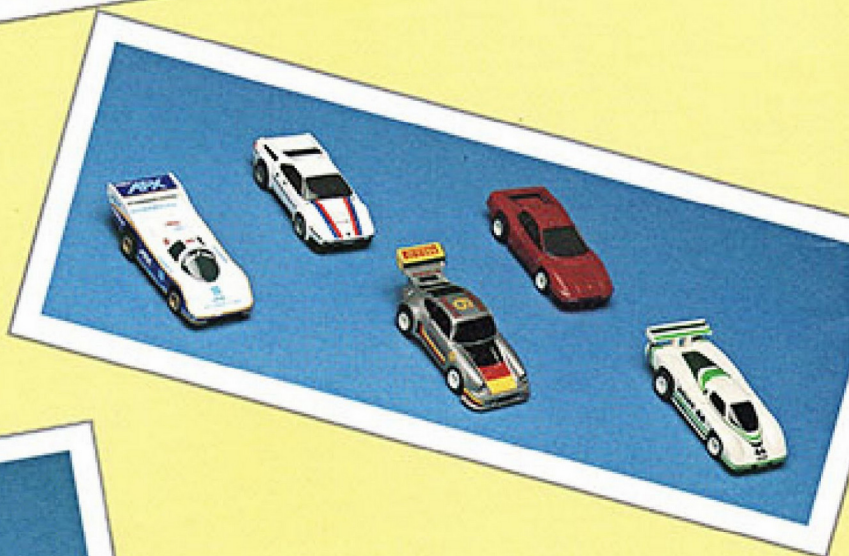

8789 G.T. SERIES

Buckle yourself in with five of these speed machines.

- G.T. 962, XJR-7, Ferrari Testarossa, Speed Beamer, G.T. 934.
- A.F.X. Turbo Cars, Realistic Designs.
- Ages 8 and Up.

Pack: 24 • Weight: 2.8 lbs • Cube: 0.6