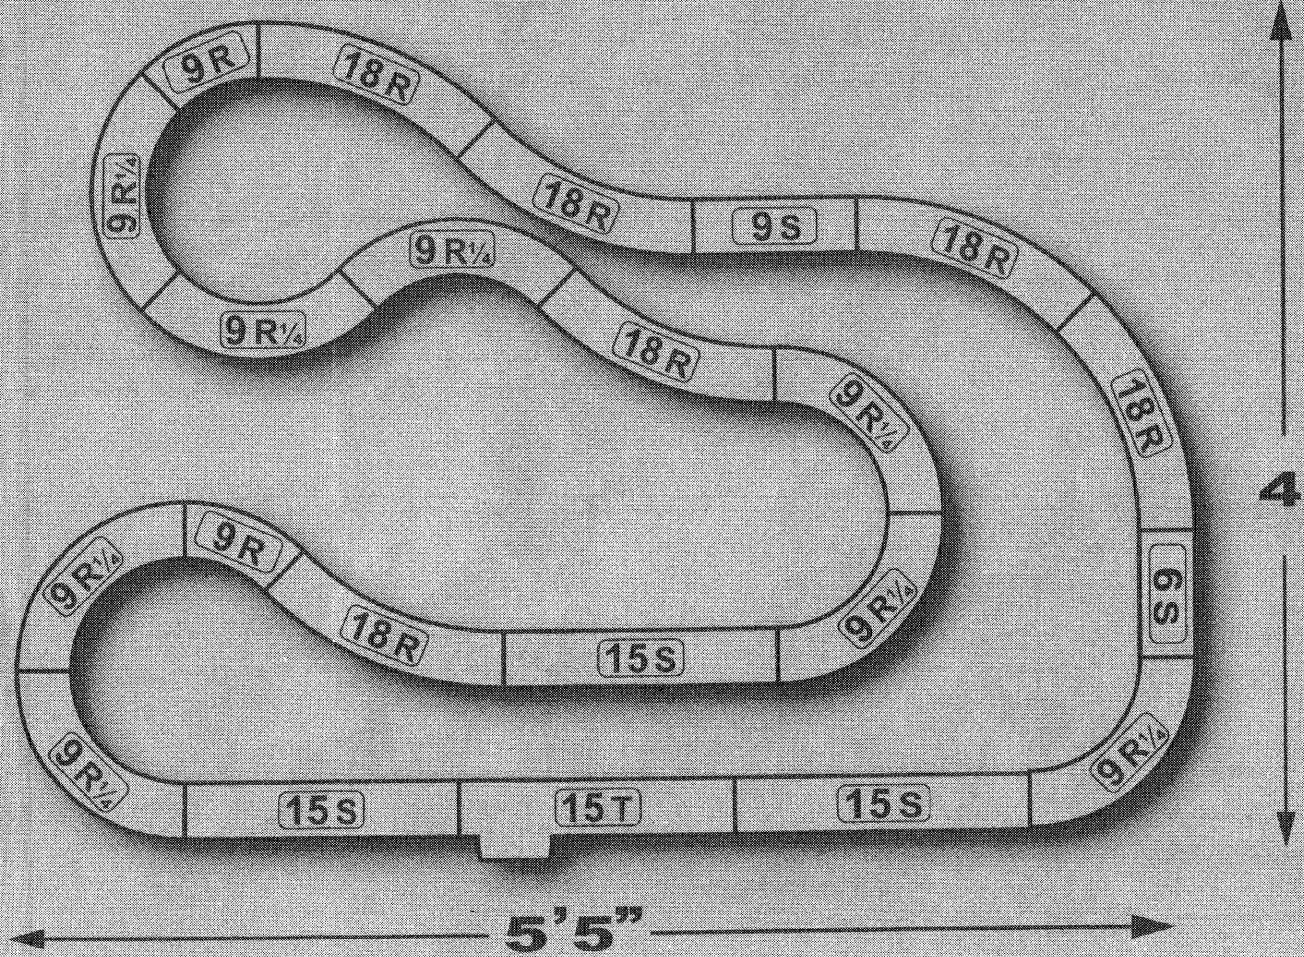

INSTRUCTIONS

EN-21015

CONTENTS

	Guardrails (16 pcs.)		15" Straight Track (3 pcs.)		18" Radius 1/8 Curve (6 pcs.)
	Tri-Power Pack (1 pc.) 22v, 12v, 8v		15" Terminal Track (1 pc.)		9" Radius 1/8 Curve (4 pcs.)
	Controller (2 pcs.)		9" Straight Track (1 pc.)		9" Radius 1/4 Curve (7 pcs.)
	Tune-Up Kit: Track cleaning pad; 2 Pick-up shoes; Springs		6" Straight Track (1 pc.)		Mega-G Muscle Cars (2 pcs.)