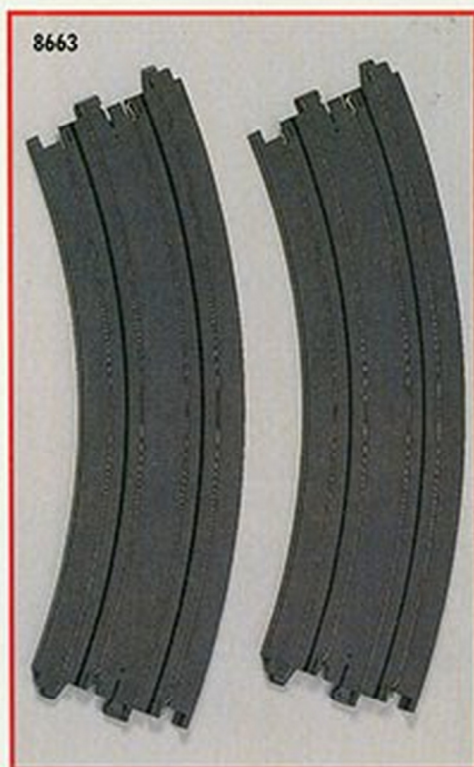

TOMY®

S P R I N G C A T A L O G U E 1 9 9 0

8992 3" HAIRPIN CURVE TRACK

- Set Up Your Course Like Real Grand Prix Racing
- Add This 3" Hairpin Curve To Any A.F.X. Racing System And Warning Barriers
- Ages 8 And Up
- Pack: 12 • Weight: 3.0 Lbs. • Cube: 0.7

8663 15" 1/8 R CURVE TRACK (PAIR)

- Take On Sharper Curves
- Ages 8 And Up
- Pack: 24 • Weight: 6.0 Lbs. • Cube: 0.6

8993 9" CHICANE TRACK (PAIR)

- High Performance Curves With Warning Barriers
- Blister Carded Two (2) Units Per Package
- Ages 8 And Up
- Pack: 12 • Weight: 3.0 Lbs. • Cube: 0.5

8991 12" 1/8 R BANKED CURVE SET

- Features Six (6) 1/8 R Curves, Two (2) 15" Straights, Four (4) New Supports
- New Supports Allow You To Place The 9" Banked Curve Track Inside The 12" 1/8 R Banked Curve Set For Four Lane Racing
- Ages 8 And Up
- Pack: 12 • Weight: 5.0 Lbs. • Cube: 0.7

Aurora A.F.X. now offers the hottest super sleek aerodynamic assortment of H.O. scale racing cars ever to hit the track. Aurora A.F.X. Super Turbo Racers™!! These cars offer super, sleek, lightweight aerodynamic body designs that, by sheer design and weight allow you the maximum in speed and performance. Now you have a hand in the performance of your vehicle because you build it from the ground up. Each vehicle has easy to assemble, snap-in high performance racing components such as sponge tires, lightweight chassis, power magnets, high performance motor and super sleek aerodynamic designed bodies. All quality high performance racing components are what you've come to expect from Aurora A.F.X.