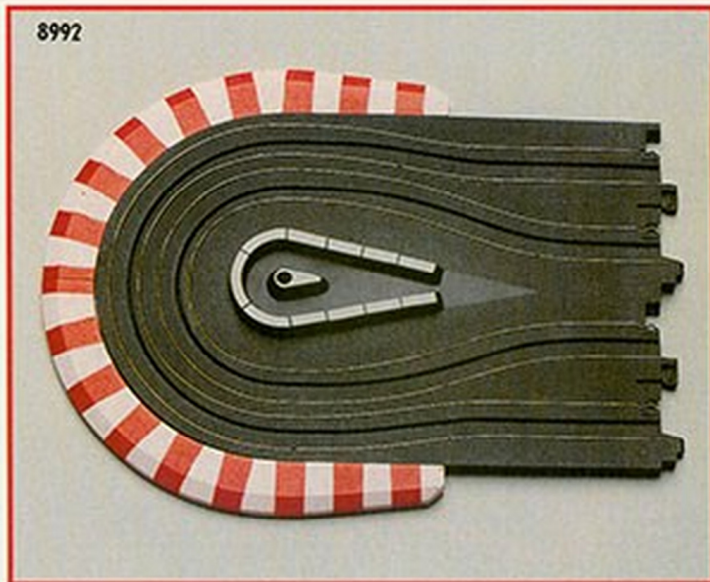

TOMY®

S P R I N G C A T A L O G U E 1 9 9 0

8992 3" HAIRPIN CURVE TRACK

- Set Up Your Course Like Real Grand Prix Racing
- Add This 3" Hairpin Curve To Any A.F.X. Racing System And Warning Barriers
- Ages 8 And Up
- Pack: 12 • Weight: 3.0 Lbs. • Cube: 0.7

8663 15" 1/8 R CURVE TRACK (PAIR)

- Take On Sharper Curves
- Ages 8 And Up
- Pack: 24 • Weight: 6.0 Lbs. • Cube: 0.6

8993 9" CHICANE TRACK (PAIR)

- High Performance Curves With Warning Barriers
- Blister Carded Two (2) Units Per Package
- Ages 8 And Up
- Pack: 12 • Weight: 3.0 Lbs. • Cube: 0.5

8991 12" 1/8 R BANKED CURVE SET

- Features Six (6) 1/8 R Curves, Two (2) 15" Straights, Four (4) New Supports
- New Supports Allow You To Place The 9" Banked Curve Track Inside The 12" 1/8 R Banked Curve Set For Four Lane Racing
- Ages 8 And Up
- Pack: 12 • Weight: 5.0 Lbs. • Cube: 0.7

Aurora A.F.X. now offers the hottest super sleek aerodynamic assortment of H.O. scale racing cars ever to hit the track. Aurora A.F.X. Super Turbo Racers™!! These cars offer super, sleek, lightweight aerodynamic body designs that, by sheer design and weight allow you the maximum in speed and performance. Now you have a hand in the performance of your vehicle because you build it from the ground up. Each vehicle has easy to assemble, snap-in high performance racing components such as sponge tires, lightweight chassis, power magnets, high performance motor and super sleek aerodynamic designed bodies. All quality high performance racing components are what you've come to expect from Aurora A.F.X.