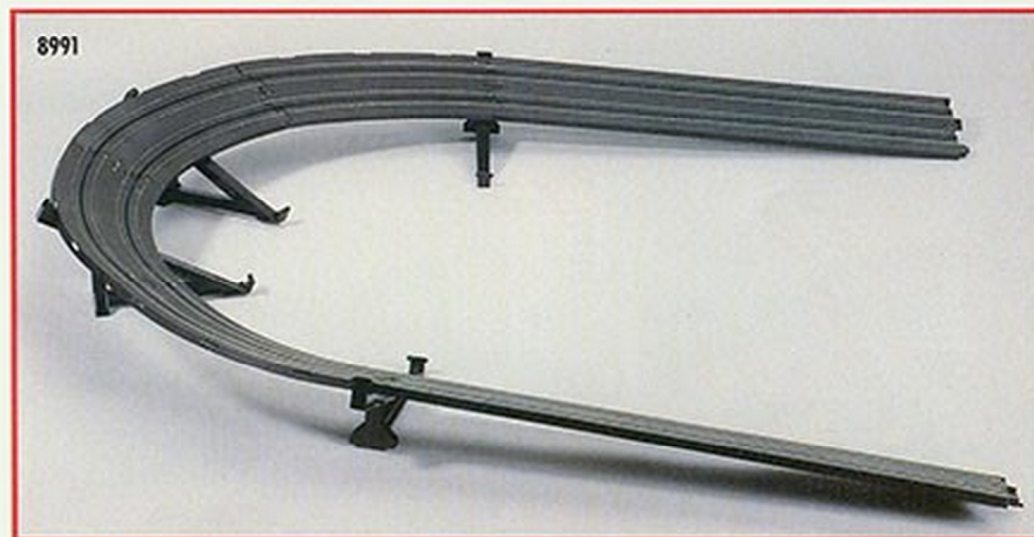

TOMY®

S P R I N G C A T A L O G U E 1 9 9 0

8992 3" HAIRPIN CURVE TRACK

- Set Up Your Course Like Real Grand Prix Racing
- Add This 3" Hairpin Curve To Any A.F.X. Racing System And Warning Barriers
- Ages 8 And Up
- Pack: 12 • Weight: 3.0 Lbs. • Cube: 0.7

8663 15" 1/8 R CURVE TRACK (PAIR)

- Take On Sharper Curves
- Ages 8 And Up
- Pack: 24 • Weight: 6.0 Lbs. • Cube: 0.6

8993 9" CHICANE TRACK (PAIR)

- High Performance Curves With Warning Barriers
- Blister Carded Two (2) Units Per Package
- Ages 8 And Up
- Pack: 12 • Weight: 3.0 Lbs. • Cube: 0.5

8991 12" 1/8 R BANKED CURVE SET

- Features Six (6) 1/8 R Curves, Two (2) 15" Straights, Four (4) New Supports
- New Supports Allow You To Place The 9" Banked Curve Track Inside The 12" 1/8 R Banked Curve Set For Four Lane Racing
- Ages 8 And Up
- Pack: 12 • Weight: 5.0 Lbs. • Cube: 0.7

Aurora A.F.X. now offers the hottest super sleek aerodynamic assortment of H.O. scale racing cars ever to hit the track. Aurora A.F.X. Super Turbo Racers™!! These cars offer super, sleek, lightweight aerodynamic body designs that, by sheer design and weight allow you the maximum in speed and performance. Now you have a hand in the performance of your vehicle because you build it from the ground up. Each vehicle has easy to assemble, snap-in high performance racing components such as sponge tires, lightweight chassis, power magnets, high performance motor and super sleek aerodynamic designed bodies. All quality high performance racing components are what you've come to expect from Aurora A.F.X.