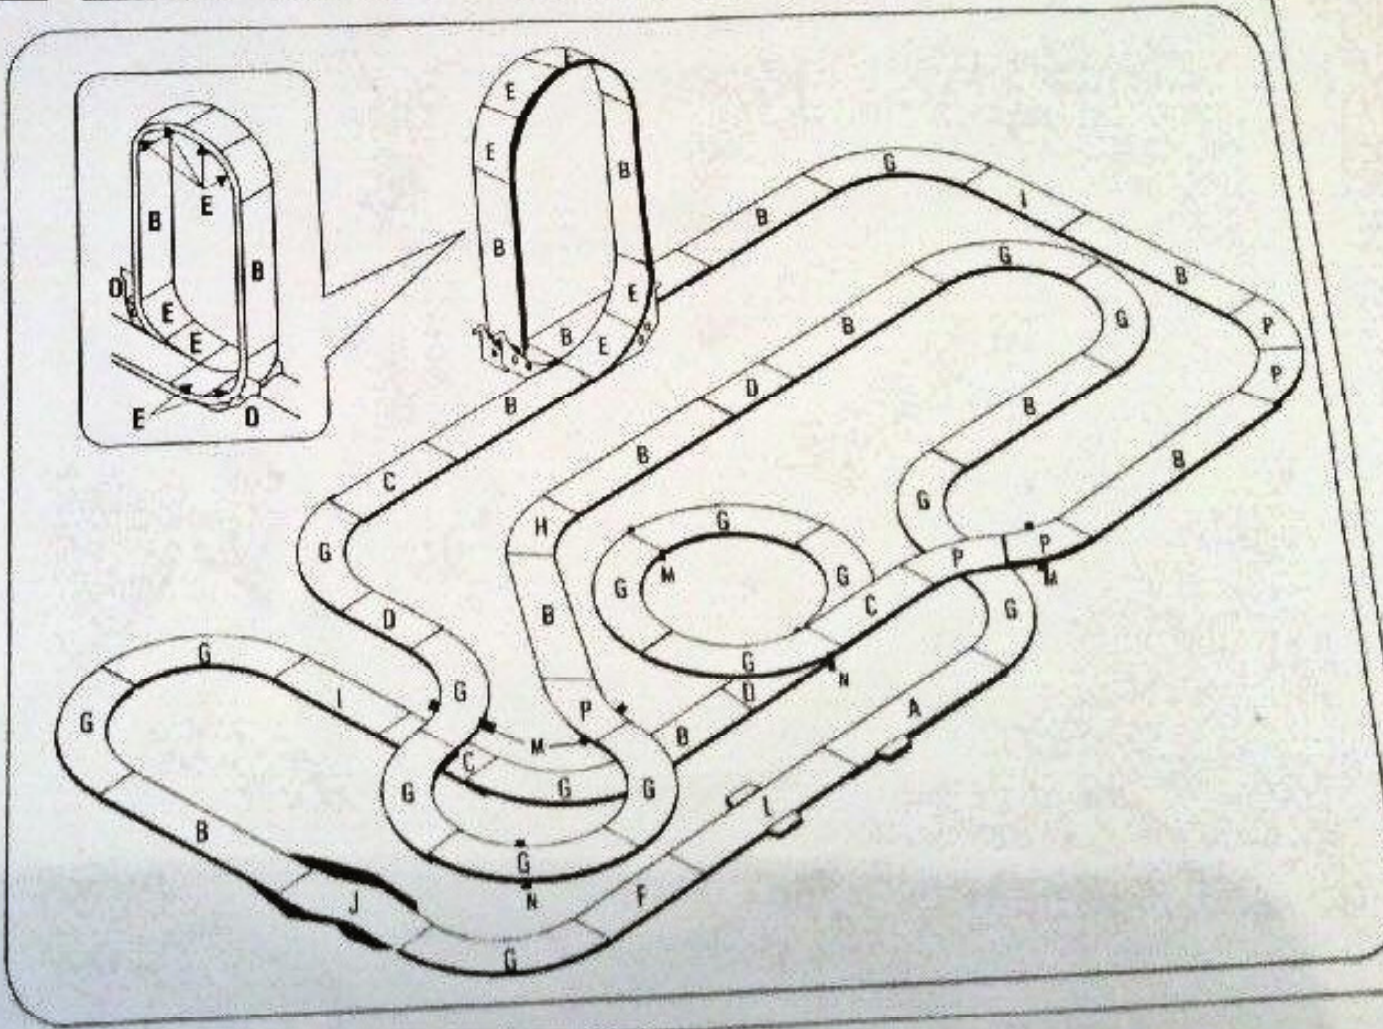

TOMY CORPORATION
18818 TELLER AVE, SUITE 210
IRVINE, CA 92612