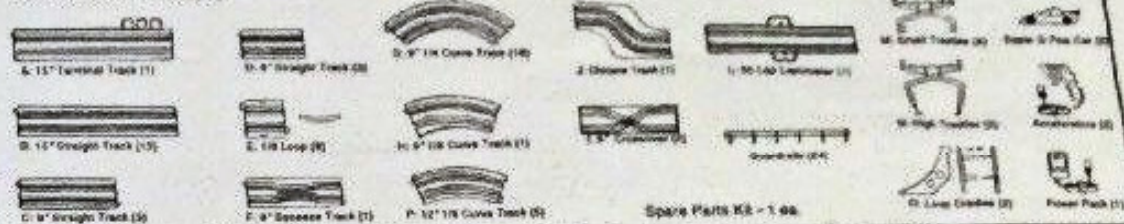

Set Number:
9941

YOUR SET CONTAINS:

CHAMPION RALLY™

**50 RUNNING FEET
57 TRACK COUNT
LAYOUT SIZE 8'X4'**

**FEATURING:
THE SUPER G+ CARS**

**FOR SERVICE, ADDITIONAL
PARTS AND A COMPLETE
CATALOG OF HIGH
PERFORMANCE PARTS,
CALL TOLL FREE-**