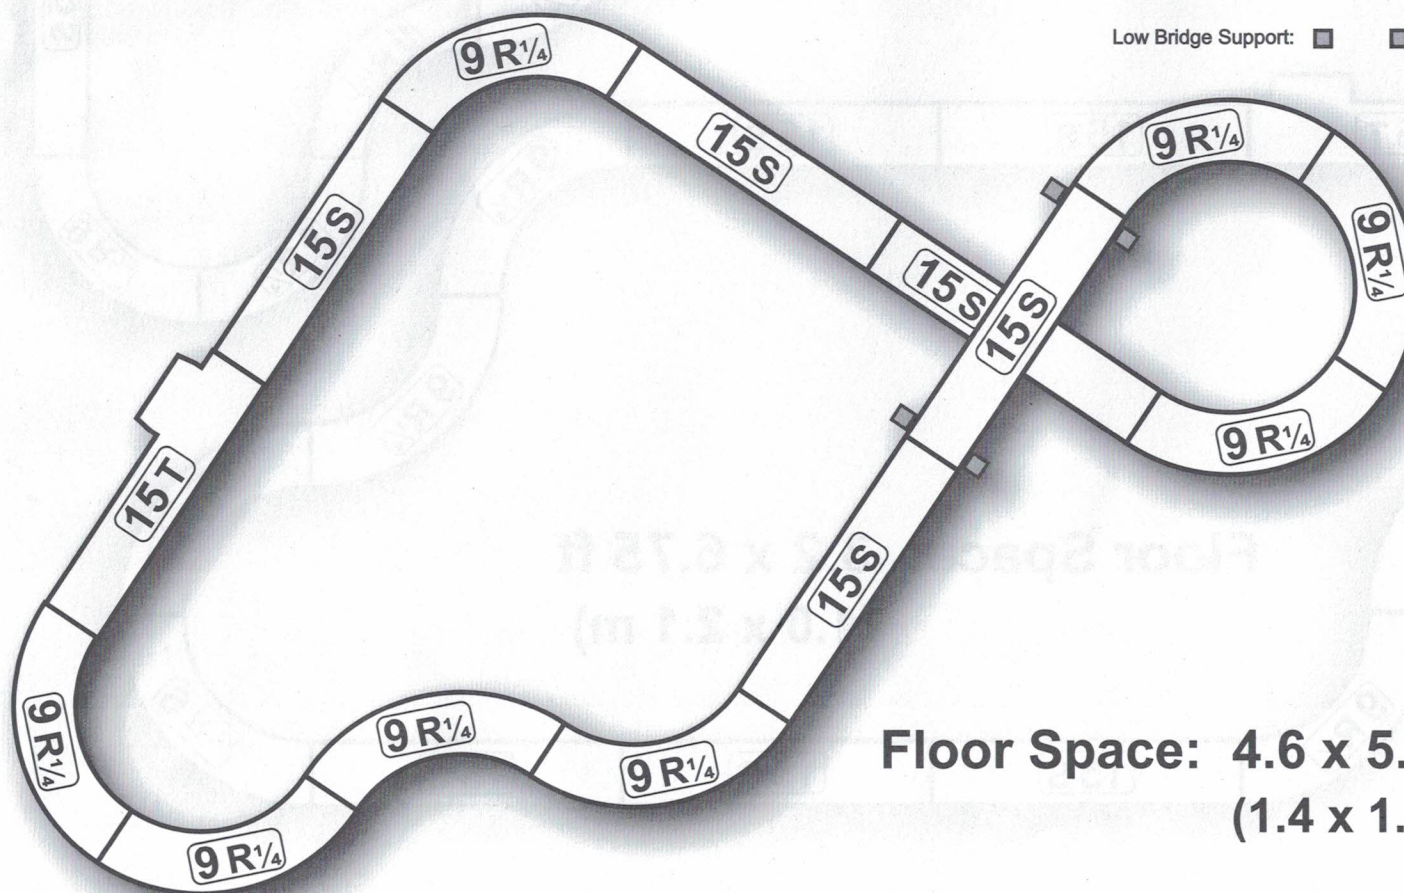

## CONTENTS

Guardrails (8 pcs.)

15" Straight Track (5 pcs.)

Tri-Power Pack  
22v, 12v, 8v (1 pc.)

15" Terminal Track (1 pc.)

Bridge Support, Low (2 pcs.)

9" Radius 1/4 Curve (8 pcs.)

AFX120 Controller (2 pcs.)

Low Bridge Support: ■ ■

Floor Space: 4.6 x 5.4 ft  
(1.4 x 1.7 m)

**Floor Space: 4.4 x 5.3 ft**  
**(1.4 x 1.6 m)**

**Floor Space: 3.2 x 6.75 ft**  
**(1.0 x 2.1 m)**