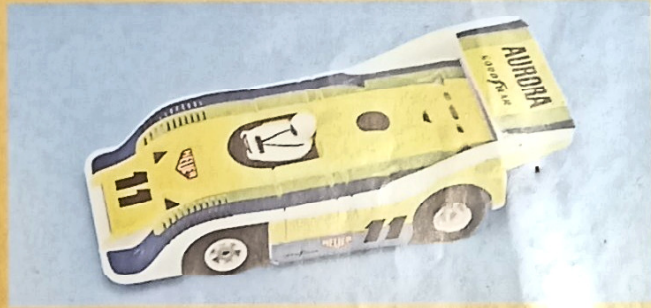

AURORA AFX The closest thing to real racing

World-wide Sales and Service.
 Aurora AFX Model Motor Racing is distributed and serviced throughout the world. This catalogue is printed in eight different languages. Set contents and accessory availability may vary from one country to another.
 Your nearest Aurora AFX stockist will be pleased to tell you which sets and accessories are available in your country.

AURORA AFX SUPER-TURBO

SUPER-TURBO Cars

1650 Super-Turbo Le Mans Shadow (New)

1651 Super-Turbo Porsche 917/10 (New)

1656 Super-Turbo Monaco (New)

1654 Super-Turbo Porsche 934 (New)

1655 Super-Turbo Ferrari Daytona (New)