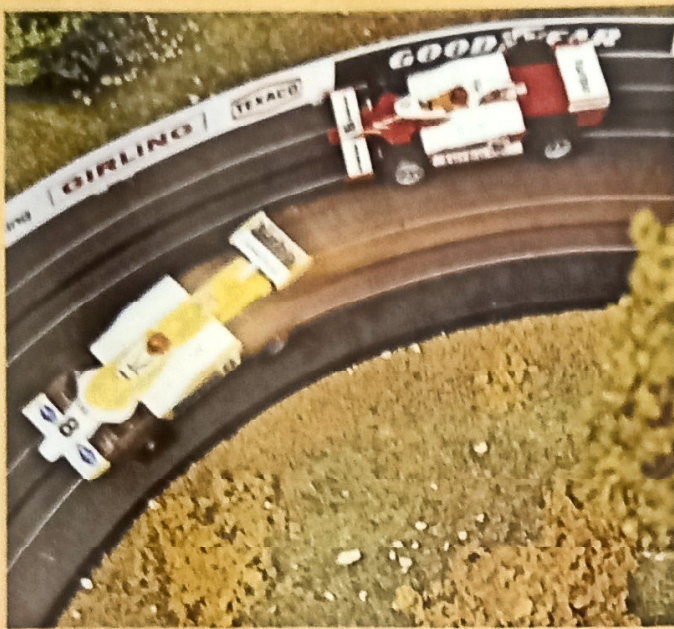

AURORA AFX SUPER-TURBO