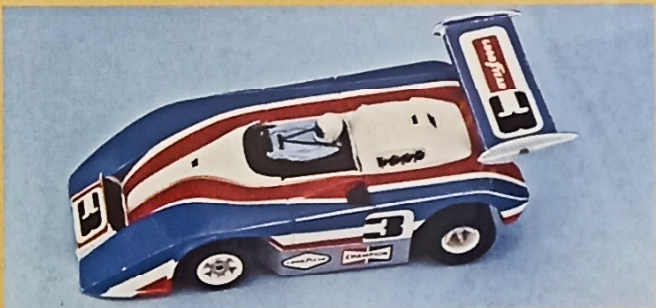

AURORA AFX The closest thing to real racing

World-wide Sales and Service.
 Aurora AFX Model Motor Racing is distributed and serviced throughout the world. This catalogue is printed in eight different languages. Set contents and accessory availability may vary from one country to another.
 Your nearest Aurora AFX stockist will be pleased to tell you which sets and accessories are available in your country.

AURORA AFX SUPER-TURBO

SUPER-TURBO Cars

1650 Super-Turbo Le Mans Shadow (New)

1651 Super-Turbo Porsche 917/10 (New)

1656 Super-Turbo Monaco (New)

1654 Super-Turbo Porsche 934 (New)

1655 Super-Turbo Ferrari Daytona (New)