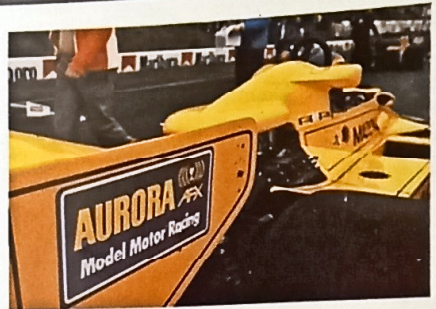

AURORA AFX The closest thing to real racing

World-wide Sales and Service.
 Aurora AFX Model Motor Racing is distributed and serviced throughout the world. This catalogue is printed in eight different languages. Set contents and accessory availability may vary from one country to another.
 Your nearest Aurora AFX stockist will be pleased to tell you which sets and accessories are available in your country.

AURORA AFX SUPER-TURBO

SUPER-TURBO Cars

1650 Super-Turbo Le Mans Shadow (New)

1651 Super-Turbo Porsche 917/10 (New)

1656 Super-Turbo Monaco (New)

1654 Super-Turbo Porsche 934 (New)

1655 Super-Turbo Ferrari Daytona (New)