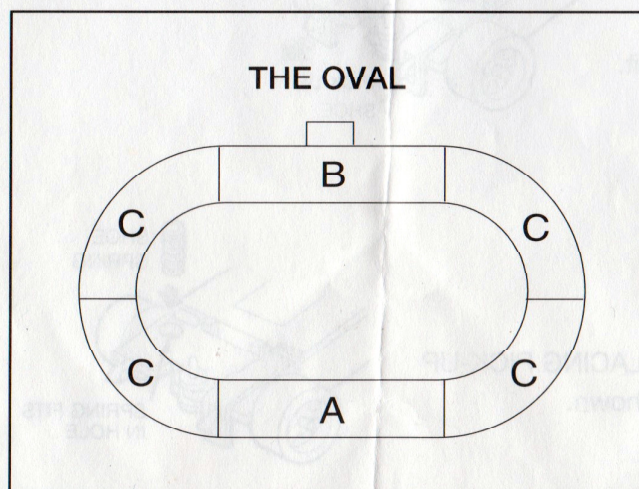

AURORA® AFX® LAYOUT SHEET Product Number 5502 Fireball Challenge

1 x 15" Terminal Track

1 x 15" Straight Track

6 x 9" 1/4 Radius Curve

2 x Small Bridge Supports

6 x Crash Barriers (Guard Rails)

1 x 240v Power Pack

2 x Hand Controls

2 x Lighted Cars

*Track Cleaning Pad, 2 Pick-Up Shoes & 2 Springs also included.

THE FIGURE 8: FIREBALL CHALLENGE

HERE ARE SOME ALTERNATE LAYOUTS YOU CAN BUILD WITH ADDITIONAL TRACK AVAILABLE AT YOUR TOY OR HOBBY DEALER: