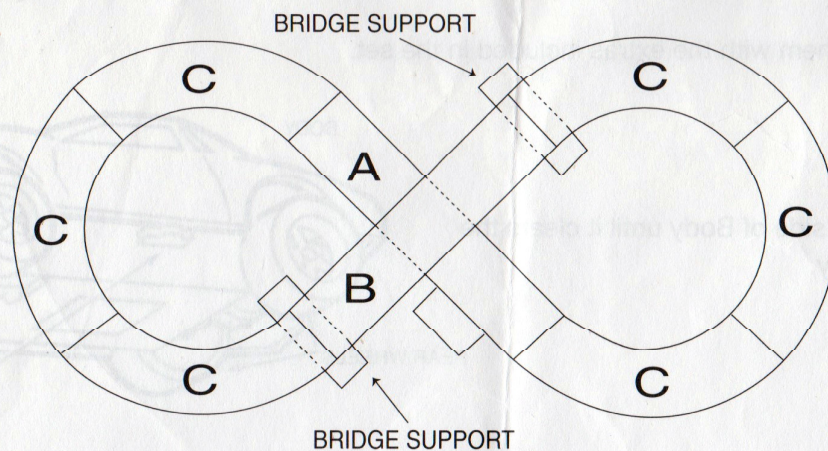

AURORA® AFX® LAYOUT SHEET Product Number 5502 Fireball Challenge

1 x 15" Terminal Track

1 x 15" Straight Track

6 x 9" 1/4 Radius Curve

2 x Small Bridge Supports

6 x Crash Barriers (Guard Rails)

1 x 240v Power Pack

2 x Hand Controls

2 x Lighted Cars

*Track Cleaning Pad, 2 Pick-Up Shoes & 2 Springs also included.

THE FIGURE 8: FIREBALL CHALLENGE

HERE ARE SOME ALTERNATE LAYOUTS YOU CAN BUILD WITH ADDITIONAL TRACK AVAILABLE AT YOUR TOY OR HOBBY DEALER: