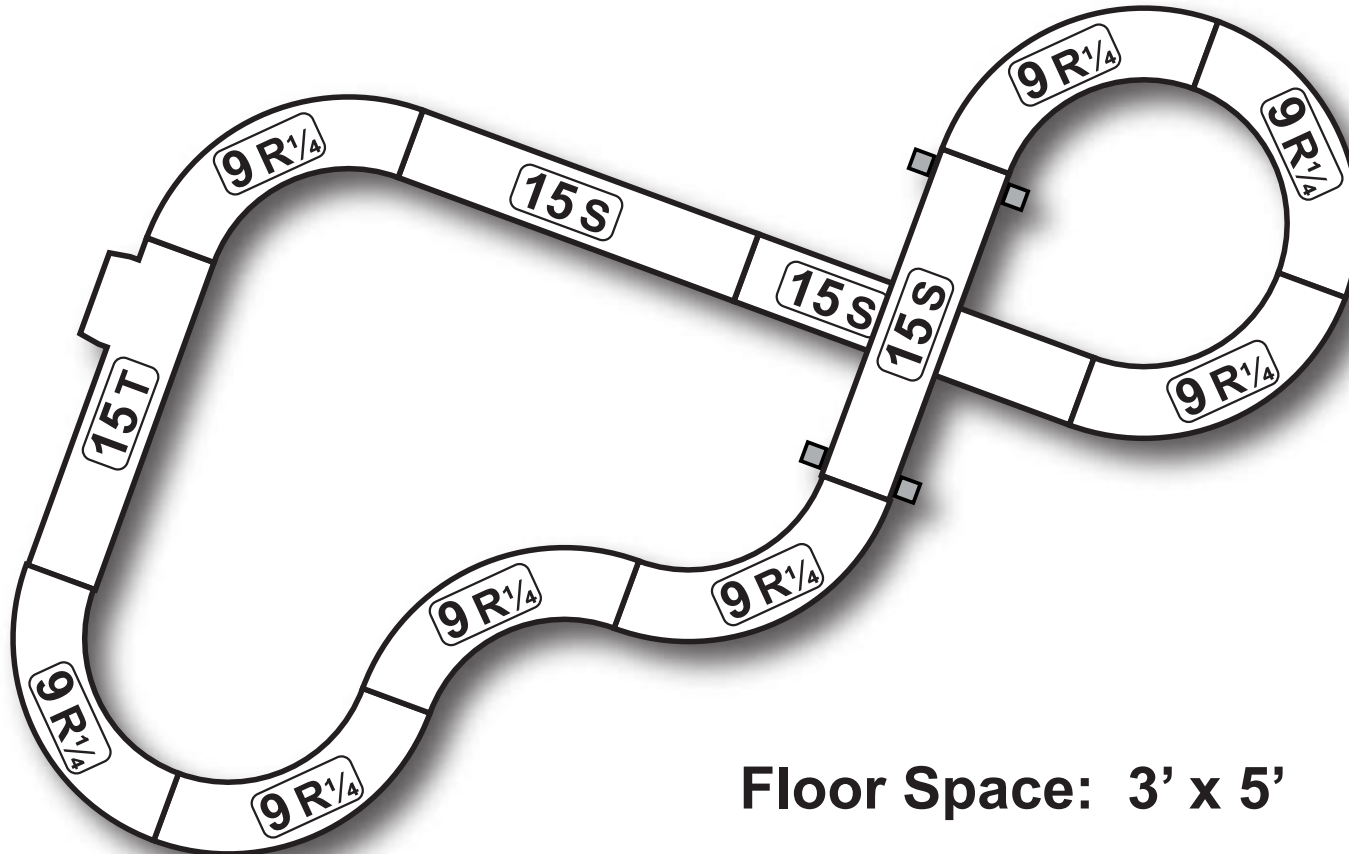

# SUPER COUPES INSTRUCTIONS

PN: 21019

## CONTENTS

Guardrails (8 pcs.)

Tri-Power Pack (1 pc.)  
22v, 12v, 8v

Bridge Support, Low (2 pcs.)

Controller (2 pcs.)

15" Straight Track (3 pc.)

15" Terminal Track (1 pc.)

9" Radius 1/4 Curve (8 pcs.)

Pit Building (1 pc.)

Mega G+ Collector Series (2 pcs.)  
CLEAR cars

Tune-Up Kit: Track cleaning pad; 2 Pick-up shoes; Springs

Low Bridge Support:

Floor Space: 3' x 5'