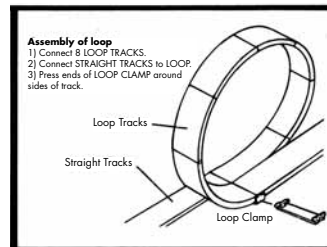

For more track layouts, accessories and a complete list of all the cars, obtain your free AFX catalogue from Toy Traders (Sales) Pty Ltd.

Toy Traders (Sales) Pty Ltd
PO Box 232 Lidcombe
NSW 2141 Australia

Ages 8 and up No 5558

TOMY®

Limited Lifetime Warranty

*If the external flexible cable of the transformer is damaged, it shall be repaired or replaced by the manufacturer or his service agent or a similar qualified person in order to avoid a hazard