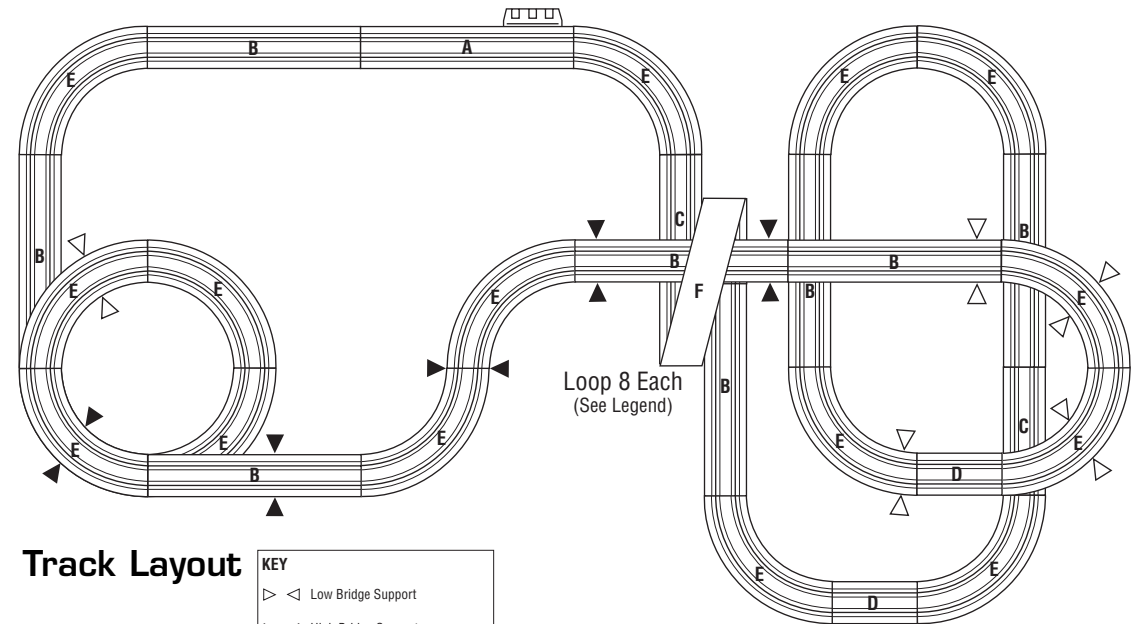

THUNDER LOOP SCREAMER

LAYOUT SHEET

(Track Cleaning Pad, 2 Pick-Up Shoes and 2 Springs also Included.)

Track Layout

Loop Assembly