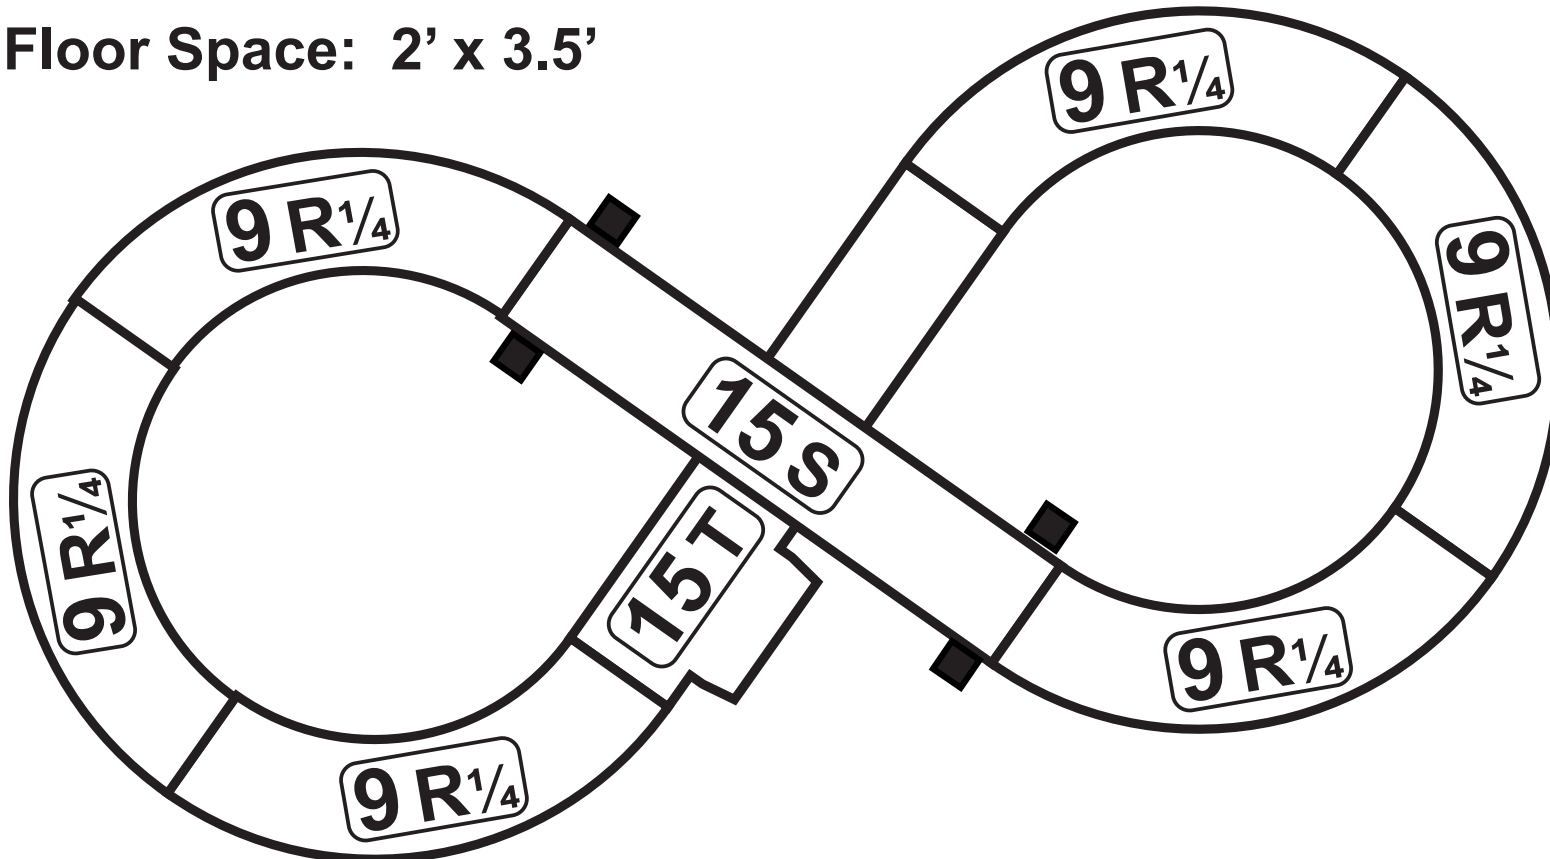

# INFINITY INSTRUCTIONS

PN: 70290

## CONTENTS

Guardrails (6 pcs.)

15" Straight Track (1 pc.)

Tri-Power Pack (1 pc.)  
22v, 12v, 8v

15" Terminal Track (1 pc.)

Bridge Support, Low (2 pcs.)

9" Radius 1/4 Curve (6 pcs.)

Controller (2 pcs.)

Mega-G Formula Racers (2 pcs.)

Tune-Up Kit: Track cleaning pad; 2 Pick-up shoes; Springs

Low Bridge Support: ■ ■

## Floor Space: 2' x 3.5'