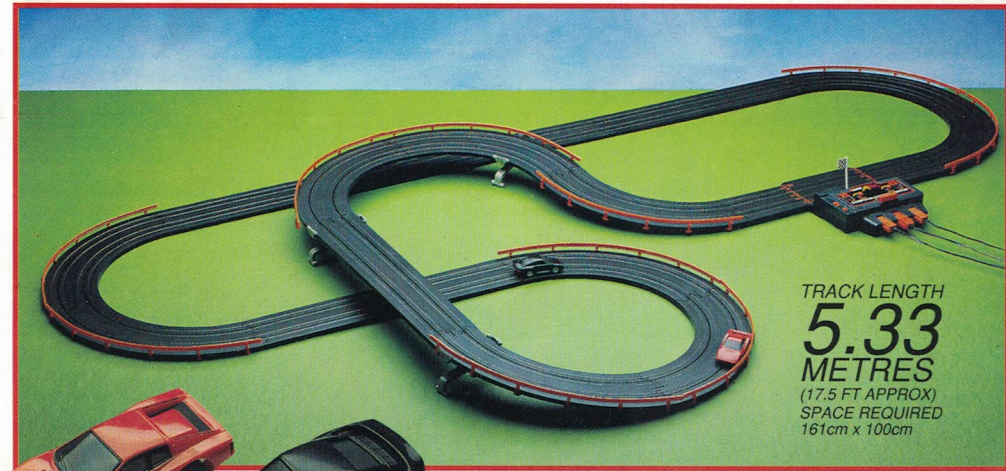

COMPUTER CHALLENGE

(Ref. 8652)
Who said you can't beat the computer?! With Computer Challenge you can...But only if you're very, very good. This is the perfect set for race aces without a partner and for those AFX enthusiasts who want to put in a bit of practice under truly testing race conditions. The set features a Ferrari Testarossa turbo and a Porsche 959. Either car can be computer-programmed to do a certain number of laps at a set speed while you control the other car. As you improve simply increase the computer controlled car's pace. This is a set that has been designed with maximum excitement in mind. It's a race over a tight, twisting circuit that will let you develop your own skills - in your own time.

Computer Challenge contains an AFX turbo Ferrari Testarossa and a Porsche 959, 16 sections of track, 3 piers, 10 crash barriers, 2 instant response accelerator hand control plus a power pack with two-way racing plug.