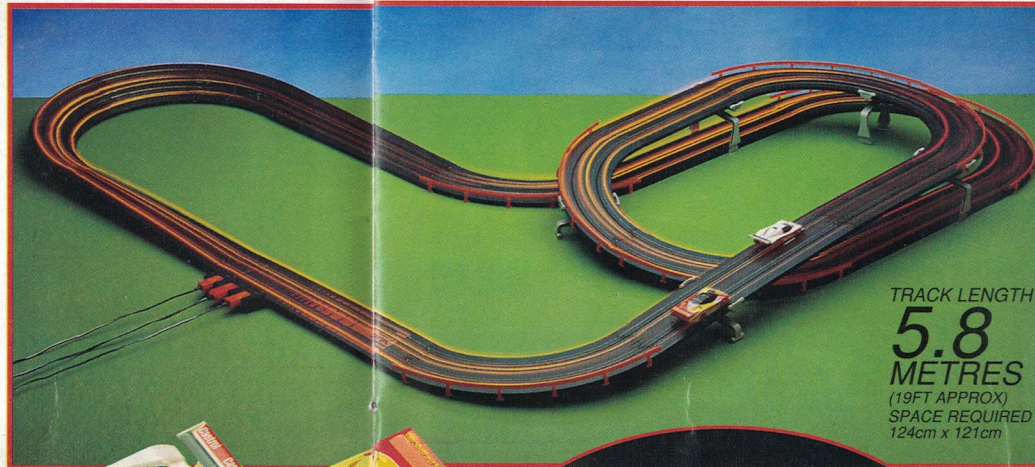

COMPUTER CHALLENGE

(Ref. 8652)
Who said you can't beat the computer?! With Computer Challenge you can...But only if you're very, very good. This is the perfect set for race aces without a partner and for those AFX enthusiasts who want to put in a bit of practice under truly testing race conditions. The set features a Ferrari Testarossa turbo and a Porsche 959. Either car can be computer-programmed to do a certain number of laps at a set speed while you control the other car. As you improve simply increase the computer controlled car's pace. This is a set that has been designed with maximum excitement in mind. It's a race over a tight, twisting circuit that will let you develop your own skills - in your own time.

Computer Challenge contains an AFX turbo Ferrari Testarossa and a Porsche 959, 16 sections of track, 3 piers, 10 crash barriers, 2 instant response accelerator hand control plus a power pack with two-way racing plug.