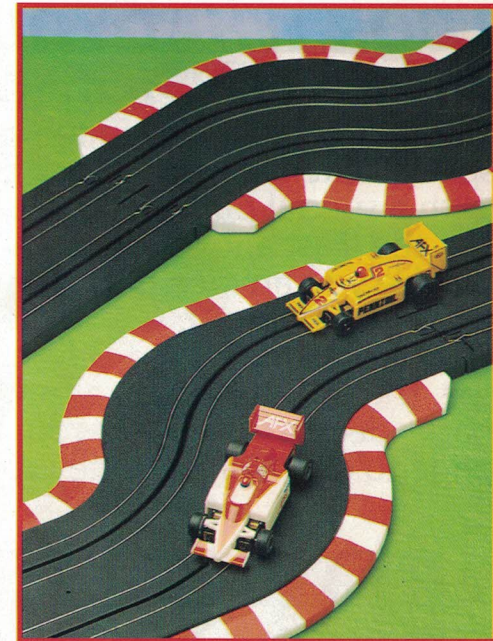

MAKE IT BIGGER, MAKE IT BETTER, MAKE IT YOUR OWN!

That's one of the joys of AFX - you can keep on adding to your set because there are so many great accessories from which you can choose.

- Track accessories:
 15" Straights x 2
 Ref. 8621
 9" Straights x 2
 Ref. 8622
 9" 1/8 Curves x 2
 Ref. 8624
 9" Squeeze Track
 Ref. 8625
 9" Banked Curve Set
 Ref. 8628
 Crossover track x 2
 Ref. 8655
 12" 1/8 Curve sections x 2
 Ref. 8662
 15" 1/8 Curve Sections x 2
 Ref. 8663

Be a pro with the Tune Up Kit Ref. 8634

Automatic Lap Counter Ref. 8629 (Cars and track not included).

The incredible Drift Action Curve set!
 Ref.8680 (Cars not included).

The dreaded Chicane
 Ref. 8670 (Cars not included).