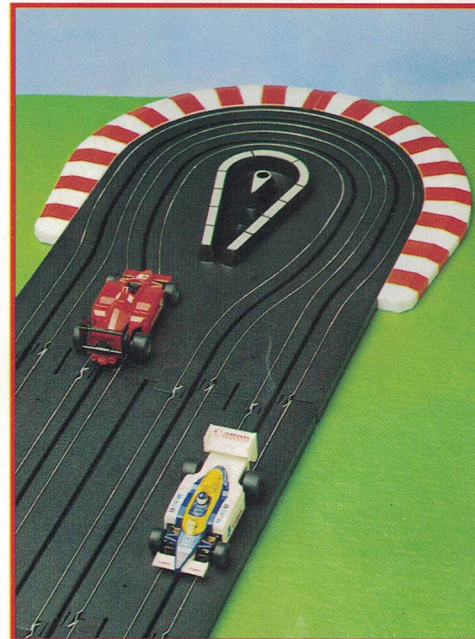

MAKE IT BIGGER, MAKE IT BETTER, MAKE IT YOUR OWN!

That's one of the joys of AFX - you can keep on adding to your set because there are so many great accessories from which you can choose.

- Track accessories:
 15" Straights x 2
 Ref. 8621
 9" Straights x 2
 Ref. 8622
 9" 1/8 Curves x 2
 Ref. 8624
 9" Squeeze Track
 Ref. 8625
 9" Banked Curve Set
 Ref. 8628
 Crossover track x 2
 Ref. 8655
 12" 1/8 Curve sections x 2
 Ref. 8662
 15" 1/8 Curve Sections x 2
 Ref. 8663

Be a pro with the Tune Up Kit Ref. 8634

Automatic Lap Counter Ref. 8629 (Cars and track not included).

The incredible Drift Action Curve set!
 Ref.8680 (Cars not included).

The dreaded Chicane
 Ref. 8670 (Cars not included).

Room for only one on the Hairpin Bend!
 Ref. 8669 (Cars not included).

The thrill of the Banked Curve set!
 Ref. 8667 (Cars not included).

LOOK WHAT YOU CAN DO WITH AN EXTENSION SET!

To make your AFX even more fun, we have created 3 very special extension sets - each packed with track and each with a special purpose in mind. There's the 'Loop the Loop' set, the 'Fast and Straight' set and the 'Take the Curve' set. To give you an idea how these sets could transform your present AFX racing set, we've created a few of our own. (The red sections are from the extension sets). As you can see, the possibilities, like the fun, are endless! Look at this page, decide which sets you like and then go to the back page to discover how they could be yours.