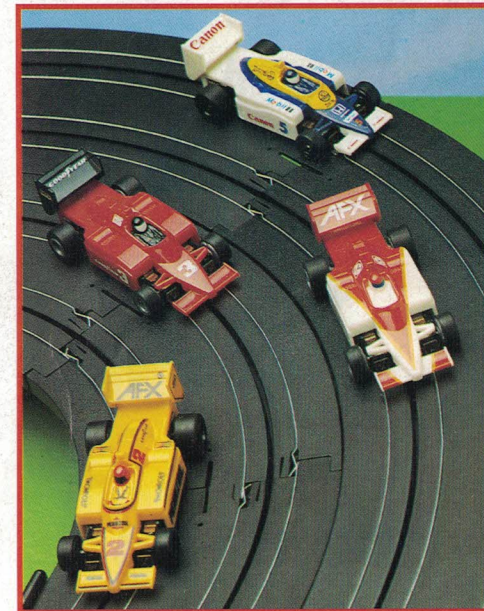

Group 'C' cars with working headlights & rear lamps. 2 x Jaguar XJR 9LM and 2 x Porsche. Ref. 8665 (Track not included)

FORMULA 1 CAR ASSORTMENT

Formula 1 Canon Williams, Ferrari F-188, AFX Formula 1 and Formula 1 Special.
Ref. 8672 (Track not included)