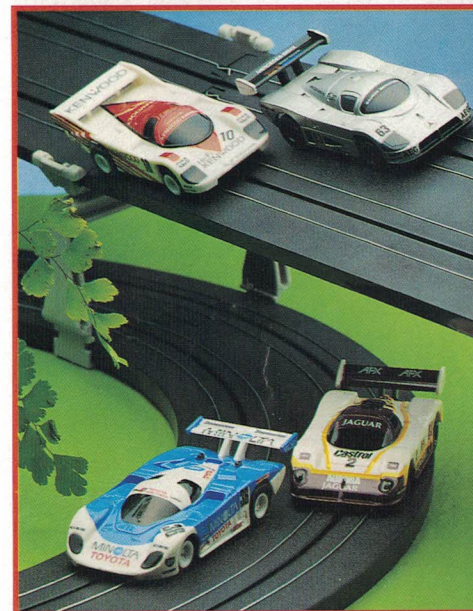

Peugeot 205, Golf GTI, Porsche 961 and Nissan 300ZX
Ref. 8635 (Track not included)

GROUP C SPORTS CAR ASSORTMENT

Porsche 962C, Toyota 88cv, Jaguar XJR 9LM and Sauber Mercedes C9-89
Ref. 8671 (Track not included)