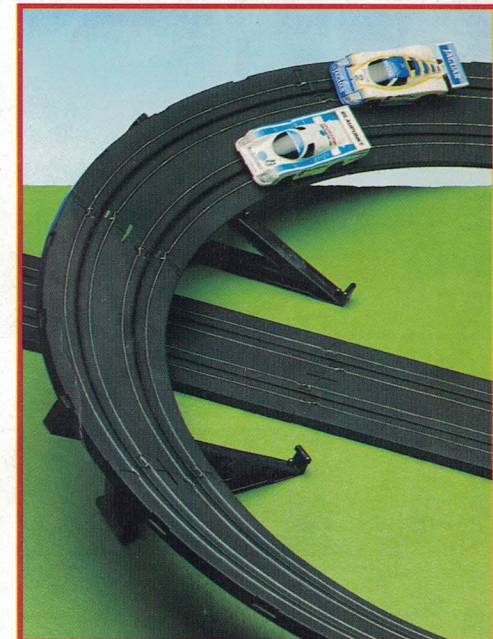

MAKE IT BIGGER, MAKE IT BETTER, MAKE IT YOUR OWN!

That's one of the joys of AFX - you can keep on adding to your set because there are so many great accessories from which you can choose.

- Track accessories:
 15" Straights x 2
 Ref. 8621
 9" Straights x 2
 Ref. 8622
 9" 1/8 Curves x 2
 Ref. 8624
 9" Squeeze Track
 Ref. 8625
 9" Banked Curve Set
 Ref. 8628
 Crossover track x 2
 Ref. 8655
 12" 1/8 Curve sections x 2
 Ref. 8662
 15" 1/8 Curve Sections x 2
 Ref. 8663

Be a pro with the Tune Up Kit Ref. 8634

Automatic Lap Counter Ref. 8629 (Cars and track not included).

The incredible Drift Action Curve set!
 Ref.8680 (Cars not included).

The dreaded Chicane
 Ref. 8670 (Cars not included).

Room for only one on the Hairpin Bend!
 Ref. 8669 (Cars not included).

The thrill of the Banked Curve set!
 Ref. 8667 (Cars not included).

LOOK WHAT YOU CAN DO WITH AN EXTENSION SET!

To make your AFX even more fun, we have created 3 very special extension sets - each packed with track and each with a special purpose in mind. There's the 'Loop the Loop' set, the 'Fast and Straight' set and the 'Take the Curve' set. To give you an idea how these sets could transform your present AFX racing set, we've created a few of our own. (The red sections are from the extension sets). As you can see, the possibilities, like the fun, are endless! Look at this page, decide which sets you like and then go to the back page to discover how they could be yours.