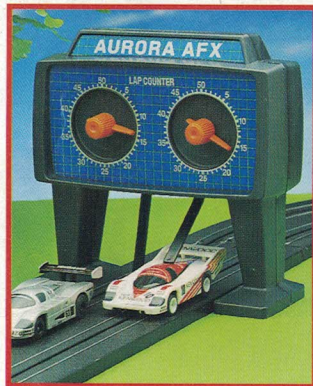

MAKE IT BIGGER, MAKE IT BETTER, MAKE IT YOUR OWN!

That's one of the joys of AFX - you can keep on adding to your set because there are so many great accessories from which you can choose.

- Track accessories:
 15" Straights x 2
 Ref. 8621
 9" Straights x 2
 Ref. 8622
 9" 1/8 Curves x 2
 Ref. 8624
 9" Squeeze Track
 Ref. 8625
 9" Banked Curve Set
 Ref. 8628
 Crossover track x 2
 Ref. 8655
 12" 1/8 Curve sections x 2
 Ref. 8662
 15" 1/8 Curve Sections x 2
 Ref. 8663

Be a pro with the Tune Up Kit Ref. 8634

Automatic Lap Counter Ref. 8629 (Cars and track not included).

The incredible Drift Action Curve set!
 Ref.8680 (Cars not included).

The dreaded Chicane
 Ref. 8670 (Cars not included).