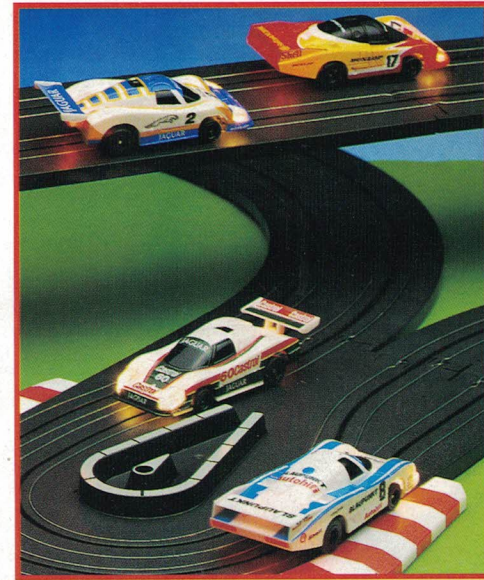

LIGHTED CAR ASSORTMENT