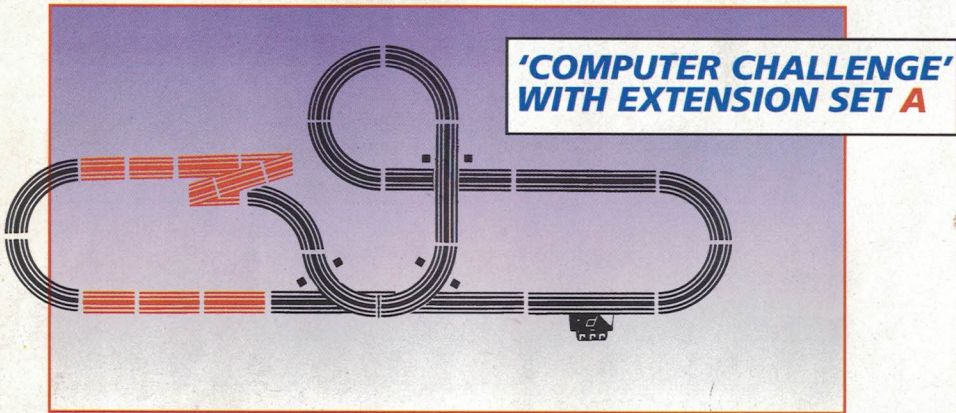

MAKE IT BIGGER, MAKE IT BETTER, MAKE IT YOUR OWN!

That's one of the joys of AFX - you can keep on adding to your set because there are so many great accessories from which you can choose.

- Track accessories:
 15" Straights x 2
 Ref. 8621
 9" Straights x 2
 Ref. 8622
 9" 1/8 Curves x 2
 Ref. 8624
 9" Squeeze Track
 Ref. 8625
 9" Banked Curve Set
 Ref. 8628
 Crossover track x 2
 Ref. 8655
 12" 1/8 Curve sections x 2
 Ref. 8662
 15" 1/8 Curve Sections x 2
 Ref. 8663

Be a pro with the Tune Up Kit Ref. 8634

Automatic Lap Counter Ref. 8629 (Cars and track not included).

The incredible Drift Action Curve set!
 Ref.8680 (Cars not included).

The dreaded Chicane
 Ref. 8670 (Cars not included).

Room for only one on the Hairpin Bend!
 Ref. 8669 (Cars not included).

The thrill of the Banked Curve set!
 Ref. 8667 (Cars not included).

LOOK WHAT YOU CAN DO WITH AN EXTENSION SET!

To make your AFX even more fun, we have created 3 very special extension sets - each packed with track and each with a special purpose in mind. There's the 'Loop the Loop' set, the 'Fast and Straight' set and the 'Take the Curve' set. To give you an idea how these sets could transform your present AFX racing set, we've created a few of our own. (The red sections are from the extension sets). As you can see, the possibilities, like the fun, are endless! Look at this page, decide which sets you like and then go to the back page to discover how they could be yours.