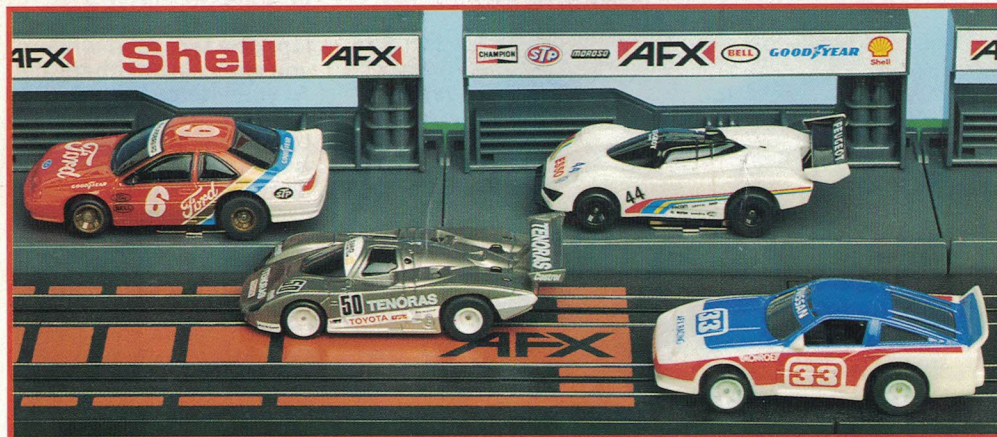

NOW MEET AFX'S DRIVING FORCE ...

These authentic models give you gripping, turbo-charged performance but are still tough enough to take the spills as well as the thrills. No other slot racing cars can match AFX for strength, quality or realism.

ROAD CAR ASSORTMENT B

Beamer GT, Porsche 959 Turbo and two super-fast Ford Thunderbirds.
Ref. 8637 (Track not included)

FORMULA PLUS CAR ASSORTMENT

Formula Plus Nissan 300ZX, Ford Thunderbird, Peugeot 905 Group 'C' and Tenoras Toyota Group 'C' - each with its own connectable trackside pit lane workshop.
Ref. 8689 (Track not included)