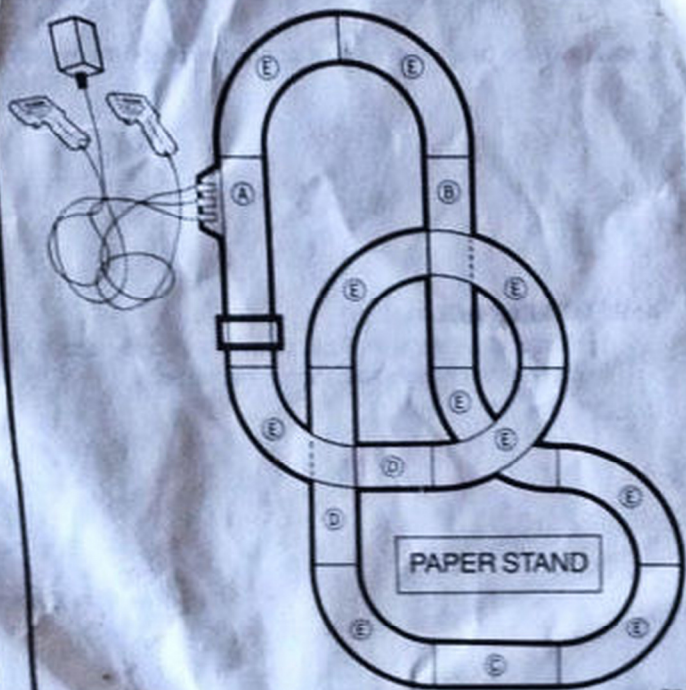

15" Terminal Track

(A)

2

15" Straight Track

(B)

1

9" Straight Track

(C)

1

6" Straight Track

(D)

10

9" Radius Curve (1/4) Track

(E)

1

Automatic Lap Counter

2

Controllers

1

22-Volt Power Pack with Two-Way Racing Plug

1

Grandstand

10

Guard Rails

4

Bridge Supports

2

Aurora[™] AFX[™] Turbo Cars

Track Cleaning Pad, 2 Pick-up Shoes and Springs also included

NEW CHAMPIONSHIP[™] TOUR No. 550

HERE ARE SOME ALTERNATE LAYOUTS YOU CAN BUILD WITH THIS