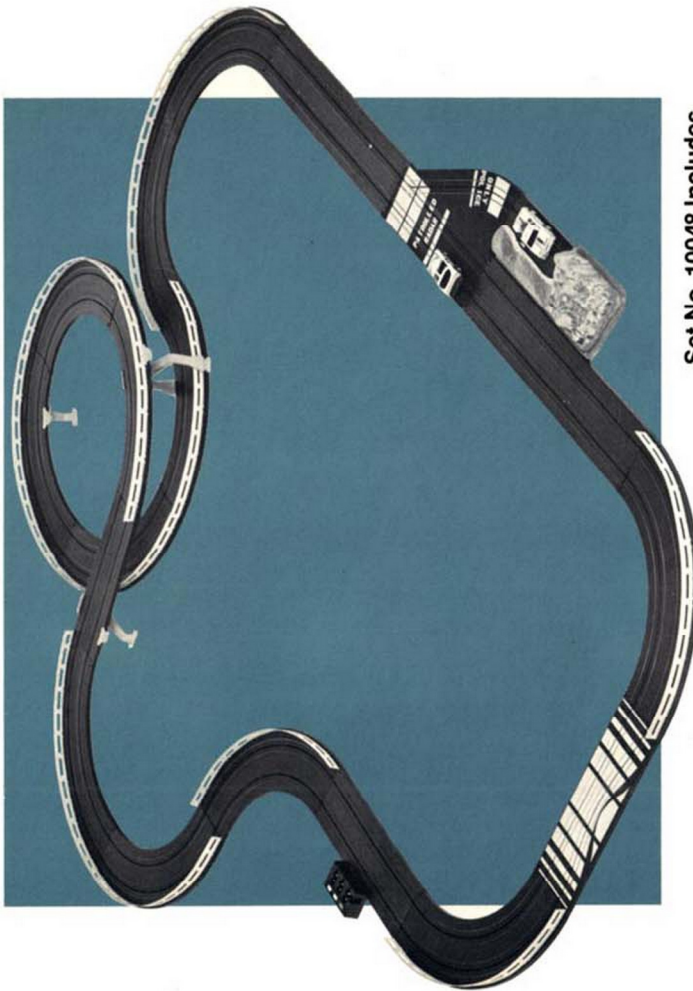

AFX Turn-Ons™ RADAR CHASE™ ROAD SET STOP POLICE!

17 Feet 6 Inches of Obstacle Laden Police Chase Action

FEATURING