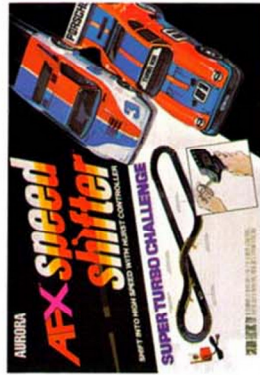

AFX Shifter® SPEED TWO-SPEED RACING ACTION REALISTIC

AFX Speed Shifter, complete with the new hand controller with operating "Hurst" gear shift lever which provides high and low gear action. AFX Speed Shifter creates the feel of real racing — gear down on the curves and gear up for the straightaways.