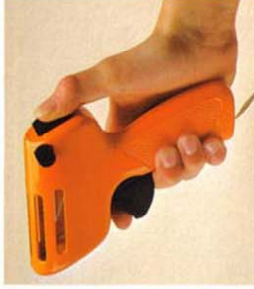

## Catsoeyes™ "SP" CARS

CORVETTE GT

CAMARO Z-28

CJ7 JEEP

GMC BLAZER

Turn on the headlights for nite racing — turn off the headlights for day racing.