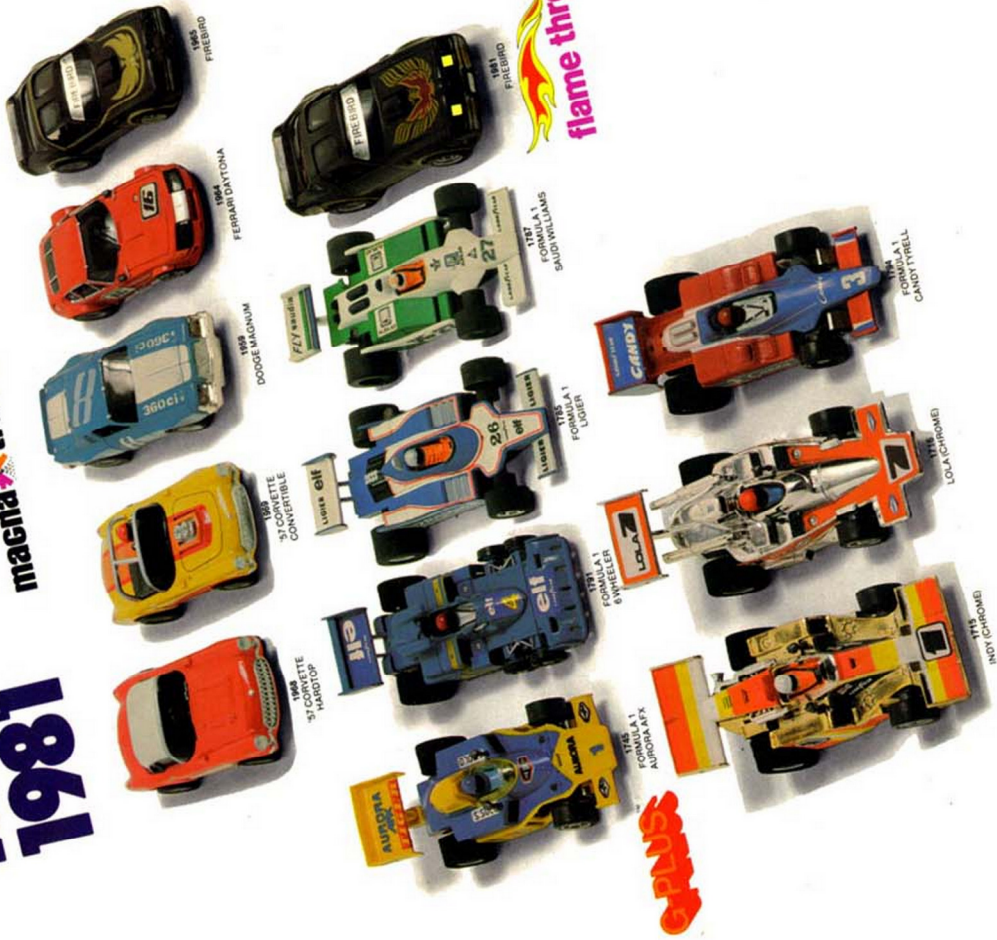

AFX NEW CARS FOR 1981

magna-traction