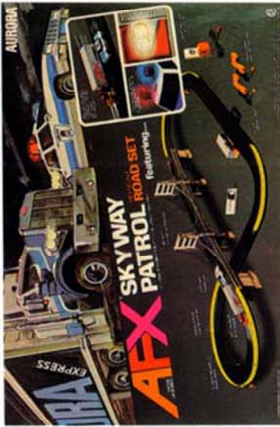

AFX ROAD AND RACE FAMILY PACKAGING