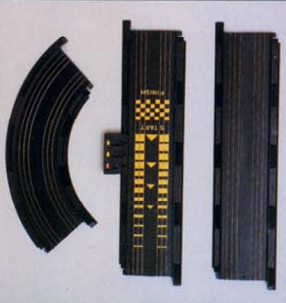

SPEED STEER™ CARS, TRACK, AND ACCESSORIES

No. 6304 DATA RACE™
CONTROL CENTER
Carton Pack: 6
Carton Weight: 10 lbs.

No. 6305 DATA RACE™
SOUND TOWER
Carton Pack: 6
Carton Weight: 4 lbs.

No. 6306 DATA RACE™
COMPUTER CENTER
Carton Pack: 4
Carton Weight: 9 lbs.

No. 6051 15" STRAIGHT
TRACK (PR)
Carton Pack: 12
Carton Weight: 9 lbs.

No. 6052 9" RADIUS ¼
CIRCLE TRACK (PR)
Carton Pack: 12
Carton Weight: 9 lbs.

No. 6054
15" STARTER/TERMINAL
TRACK
Carton Pack: 12
Carton Weight: 8 lbs.