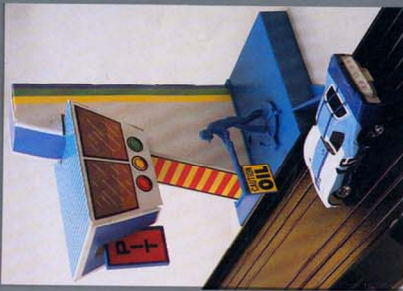

No. 6155 SPEED STEER™ CONTROLLER
Carton Pack: 12
Carton Weight: 4 lbs.