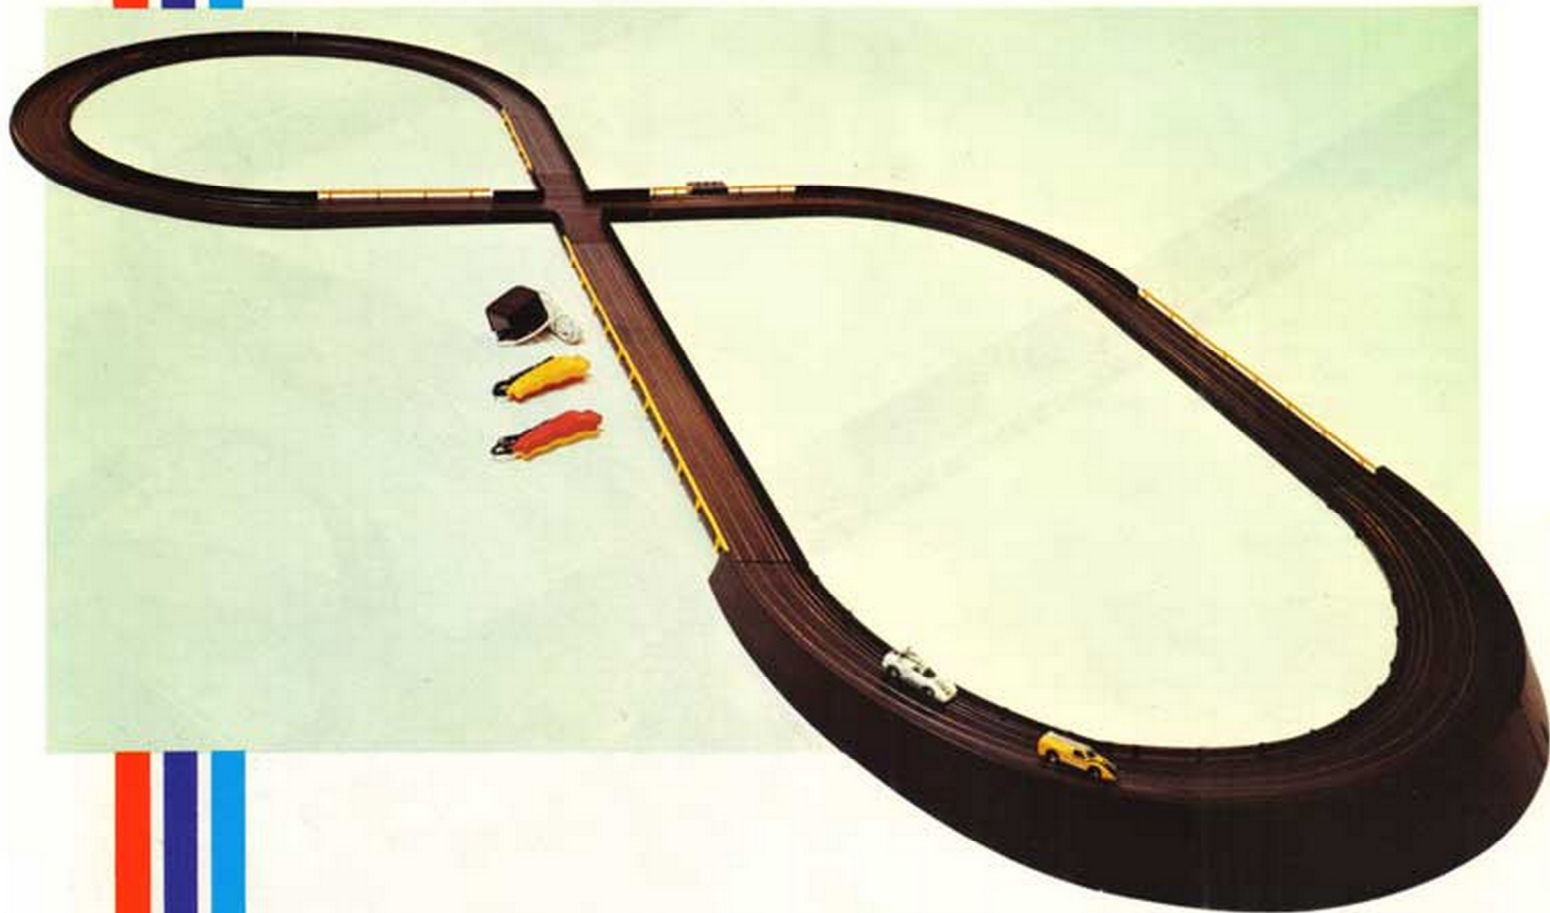

XLERATORS™ SLOTLESS ELECTRIC RACING

2612—THE DEMOLITION "8" RACING SET

Blazing lane-changing action with the new spectacular demolition intersection.

Two lightning fast XLerator HO Cars—with matching XLerator PowerPulse Controls. Set a blistering pace that's hard to beat.