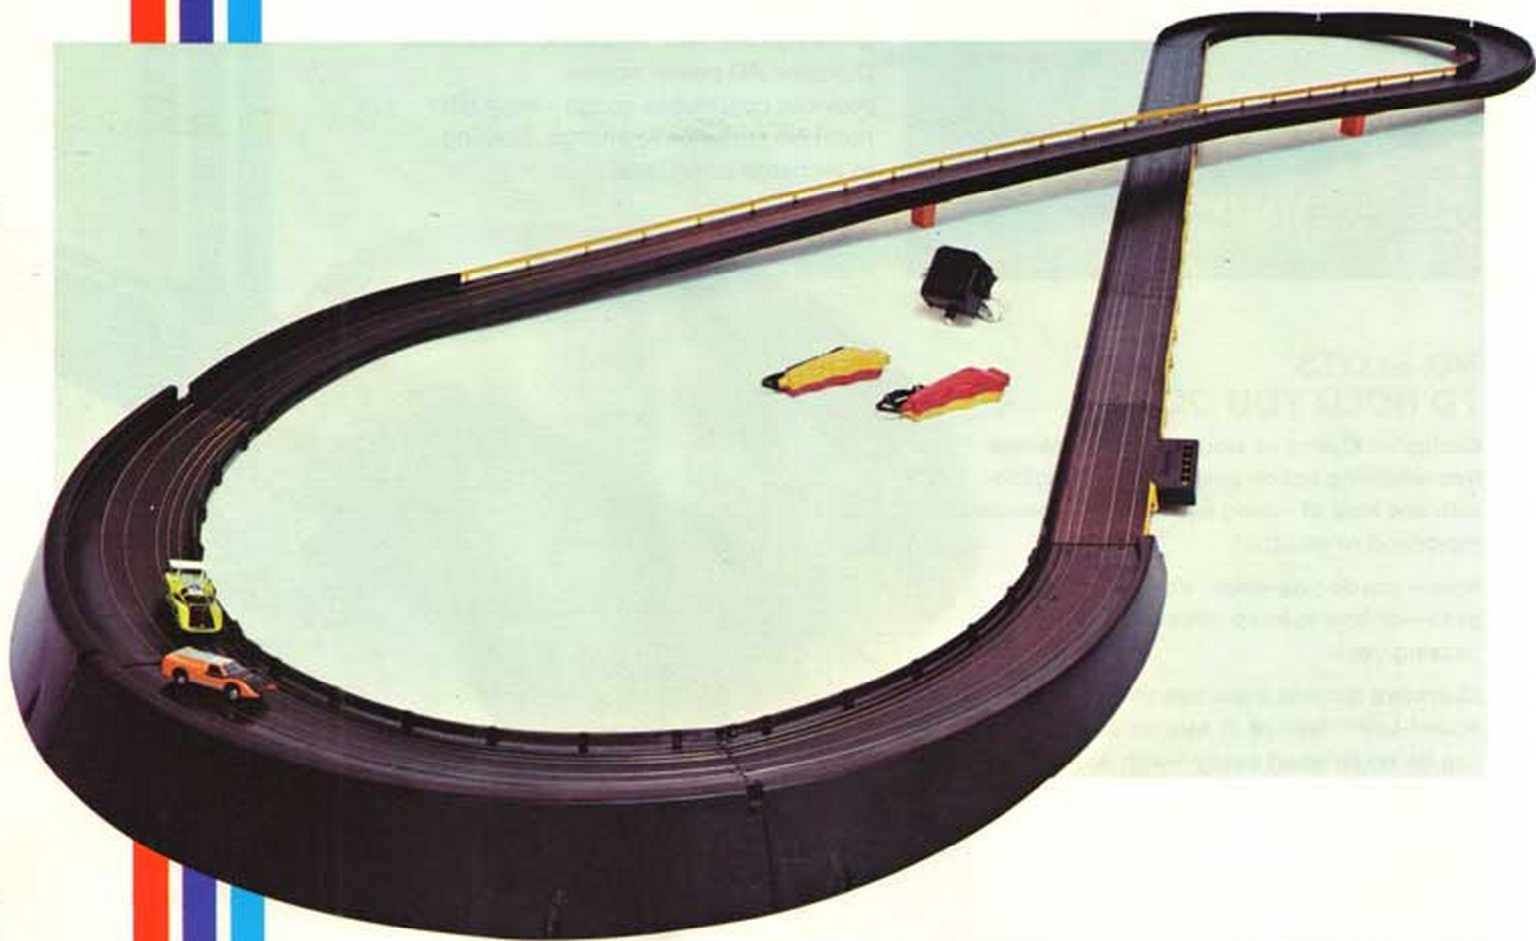

Each XLerators car contains a special diode which is matched to a diode in the terminal track. This makes controlled racing possible anywhere on the track—without any slots or guide pins to hold the cars in fixed lane positions.

XLerators slotless track has the handy new Speed-Lok™ feature. It sets up easily—and can be taken apart easily—with Aurora's new Quikee-Lok™ track key.

PASS 'EM INSIDE OR OUT!

Only XLerators gives you the thrill of changing lanes and passing when you want to. Trail 'em—and then cut loose with a quick burst of speed! Pass on the inside—on the outside—on the blazing straightaways—on the giant-sized banked turn (the largest ever in HO racing)—or on the tight, twisting curves if you can!

XLERATORS™ SLOTLESS ELECTRIC RACING

2611—FIGURE EIGHT RACING SET

Realistic HO Car Racing with two XLerators that can pass and change lanes on command! No slots or pins to hold them in separate lanes. With free-wheeling XLerators, everything goes—anywhere on this 16'-6" race track.