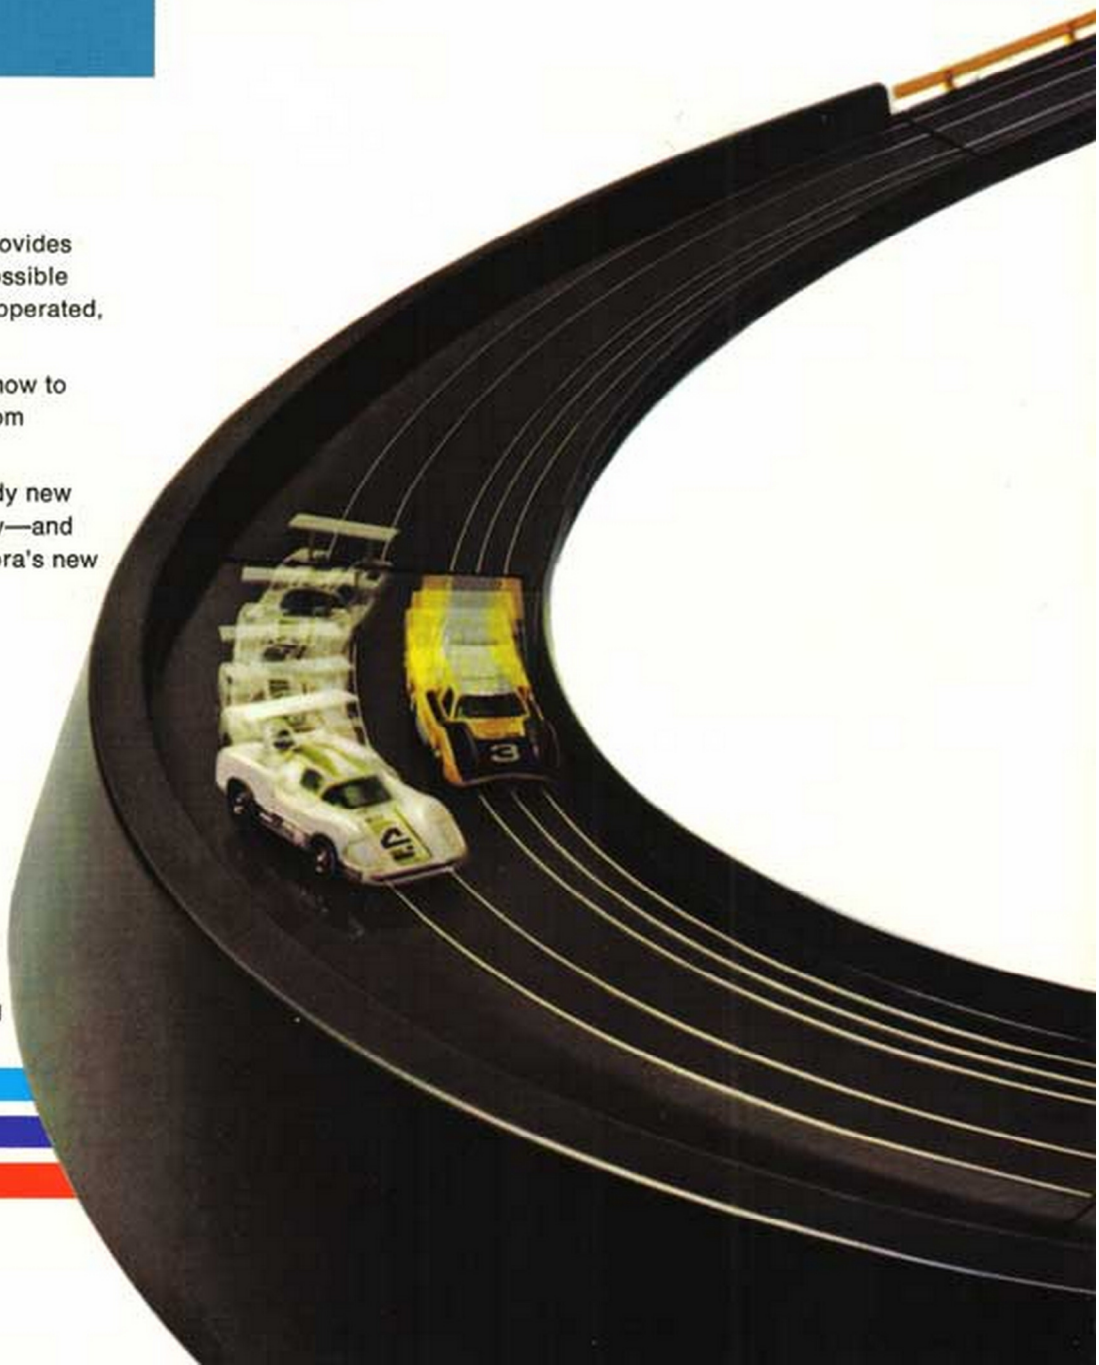

XLerators slotless track has the handy new Speed-Lok™ feature. It sets up easily—and can be taken apart easily—with Aurora's new Quikee-Lok™ track key.

PASS 'EM INSIDE OR OUT!

Only XLerators gives you the thrill of changing lanes and passing when you want to. Trail 'em—and then cut loose with a quick burst of speed! Pass on the inside—on the outside—on the blazing straightaways—on the giant-sized banked turn (the largest ever in HO racing)—or on the tight, twisting curves if you can!