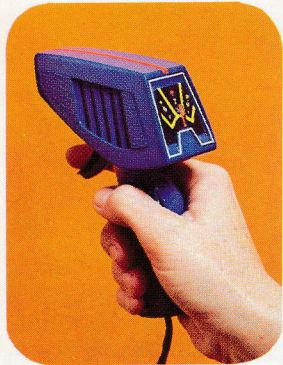

FEATURING[™]
MAGNA-SONIC CARS
WITH THE SOUND OF RACING ENGINES
VARIABLE SPEED
HAND CONTROLLERS WITH
BUILT-IN SPEED INDICATORS

No. 2446

Set contains 2 Magna-Sonic[™] Sound Cars, 2 Hand Controllers with Speed Indicator and plugs, Start/Finish Timing Tower, Pit Area, Victory Lane, AFX High Performance Track, Terminal Track, Color-coded Racing ID Stripes for controllers and track, Safety Wall-Pak[®] w/plugs, Track Elevation Supports, Snap-In Guard Rails, Racing Oil and Quik-Lok[™] Key.

Track Footage: 21'1". Track Layout: 51"x35".
Carton Pack: 4. Carton Weight: 15½ lbs.

JOIN THE AFX[®] TEAM

AFX[®] Road America[™]

HO SCALE RACE SET

23 FT. 5 IN. OF RACING IN
5 FT. x 2 FT. 11 IN.

FEATURING[™]
MAGNA-SONIC CARS
WITH THE SOUND OF RACING ENGINES
VARIABLE SPEED
HAND CONTROLLERS WITH
BUILT-IN SPEED INDICATORS

No. 2447

Set contains 2 Magna-Sonic[™] Sound Cars, 2 Hand Controllers with Speed Indicator and plugs, Start/Finish Timing Tower, Pit Area, Victory Lane, AFX High Performance Track, High Banked Curve, Terminal Track, Color-coded Racing ID Stripes for controllers and tracks, Safety Wall-Pak[®] w/plug, Track Elevation Supports, Billboards, Snap-In Guard Rails, Racing Oil and Quikee-Lok[™] Key.