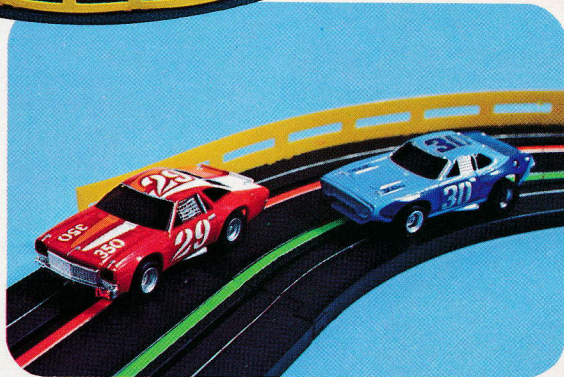

AFX®

Riverside™

HO SCALE RACE SET

21 FT. 1 IN. OF RACING IN
4 FT. 3 IN. x 2 FT. 11 IN.

TWO OF MANY LAYOUTS
THAT CAN BE BUILT
WITH THIS SET.

FEATURING™
MAGNA-SONIC CARS
WITH THE SOUND OF RACING ENGINES
VARIABLE SPEED
HAND CONTROLLERS WITH
BUILT-IN SPEED INDICATORS

No. 2446

Set contains 2 Magna-Sonic™ Sound Cars, 2 Hand Controllers with Speed Indicator and plugs, Start/Finish Timing Tower, Pit Area, Victory Lane, AFX High Performance Track, Terminal Track, Color-coded Racing ID Stripes for controllers and track, Safety Wall-Pak® w/plugs, Track Elevation Supports, Snap-In Guard Rails, Racing Oil and Quik-Lok™ Key.

Track Footage: 21'1". Track Layout: 51"x35".
Carton Pack: 4. Carton Weight: 15½ lbs.

JOIN THE AFX® TEAM