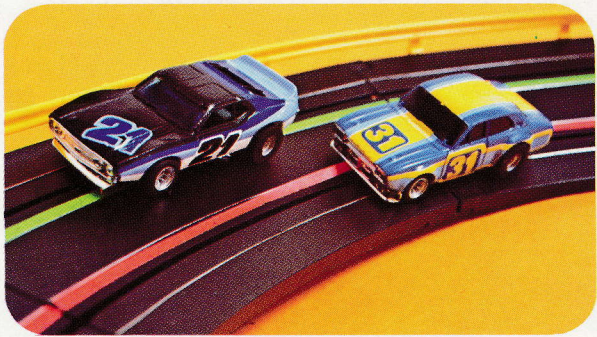

FEATURING[™]
MAGNA-SONIC CARS
WITH THE SOUND OF RACING ENGINES
VARIABLE SPEED
HAND CONTROLLERS WITH
BUILT-IN SPEED INDICATORS

No. 2446

Set contains 2 Magna-Sonic[™] Sound Cars, 2 Hand Controllers with Speed Indicator and plugs, Start/Finish Timing Tower, Pit Area, Victory Lane, AFX High Performance Track, Terminal Track, Color-coded Racing ID Stripes for controllers and track, Safety Wall-Pak[®] w/plugs, Track Elevation Supports, Snap-In Guard Rails, Racing Oil and Quik-Lok[™] Key.

Track Footage: 21'1". Track Layout: 51"x35".
Carton Pack: 4. Carton Weight: 15½ lbs.

JOIN THE AFX[®] TEAM

AFX[®] Road America[™]

HO SCALE RACE SET

23 FT. 5 IN. OF RACING IN
5 FT. x 2 FT. 11 IN.

FEATURING[™]
MAGNA-SONIC CARS
WITH THE SOUND OF RACING ENGINES
VARIABLE SPEED
HAND CONTROLLERS WITH
BUILT-IN SPEED INDICATORS

No. 2447

Set contains 2 Magna-Sonic[™] Sound Cars, 2 Hand Controllers with Speed Indicator and plugs, Start/Finish Timing Tower, Pit Area, Victory Lane, AFX High Performance Track, High Banked Curve, Terminal Track, Color-coded Racing ID Stripes for controllers and tracks, Safety Wall-Pak[®] w/plug, Track Elevation Supports, Billboards, Snap-In Guard Rails, Racing Oil and Quikee-Lok[™] Key.