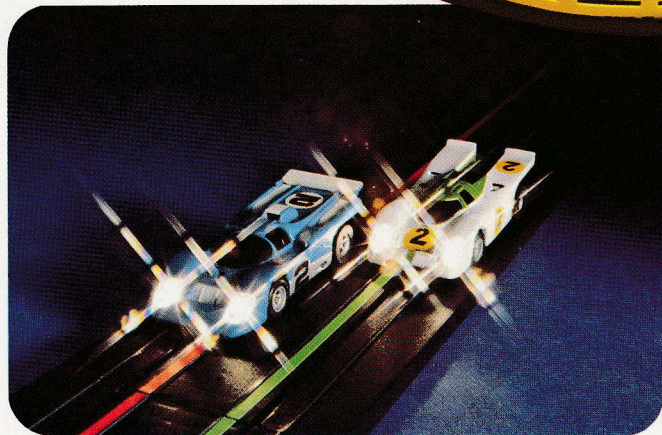

AFX
SebringTM
 HO SCALE RACE SET

12 FT. 5 IN. OF RACING IN
 4 FT. 4 IN. x 1 FT. 6 IN.

TWO OF MANY LAYOUTS
 THAT CAN BE BUILT
 WITH THIS SET.

FEATURING
FLAMETHROWER[®]
MAGNA-TRACTION[™] CARS
 WITH HEADLIGHTS FOR RACING IN THE DARK

No. 244

Set contains 2 Flamethrower[™] Magna-
 Traction[™] Cars, Officials Building,
 Pylons, Grandstand, AFX High
 Performance Track, Terminal Track,
 Color-coded Racing ID Stripes for
 controllers and track, 2 Russkit[®] Variab
 Speed Controllers w/plugs, Safe
 Wall-Pak[®] w/plug, Track Elevatio
 Supports, Snap-In Guard Rails, Racin
 Oil and Quikee-Lok[™] Ke

Track Footage: 

Track Layout: 52' 4" x 12' 6"

Carton Pack: 4. Carton Weight: 14 lb

WIN WITH NUMBER

AFX[®] Darlington™

HO SCALE RACE SET

TWO OF MANY LAYOUTS THAT CAN BE BUILT WITH THIS SET.

FEATURING TM
MAGNA-SONIC CARS
 WITH THE SOUND OF RACING ENGINES

No. 2444

Set contains 2 Magna-Sonic™ Sound Cars, Officials Building, Pylons, Grandstand, AFX High Performance Track, Terminal Track, Color-coded Racing ID Stripes for track and controllers, 2 Russkit® Variable Speed Controllers w/plugs, Safety Wall-Pak® w/plug, Snap-In Guard Rails, Track Elevation Supports, Racing Oil and Quikee-Lok™ Key.