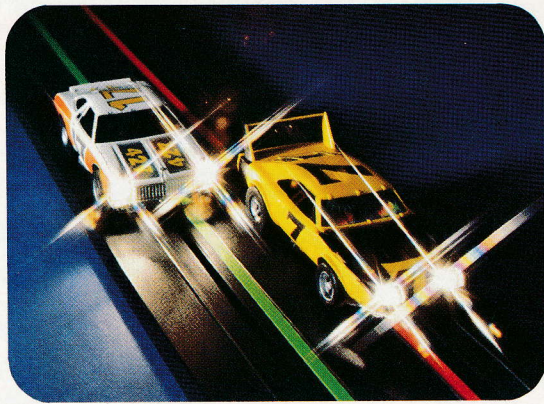

Track Footage: 15'9". Track Layout: 35"x42".
 Carton Pack: 4. Carton Weight: 14½ lbs.

JOIN THE AFX[®] TEAM

AFX[®] Pocono™

HO SCALE RACE SET

18 FT. 1 IN. OF RACING IN
3 FT. 7 IN. x 2 FT. 10 IN.

TWO OF MANY LAYOUTS
THAT CAN BE BUILT
WITH THIS SET.

FEATURING
**FLAMETHROWER[™]
MAGNA-TRACTION[™]**
WITH HEADLIGHTS FOR RACING IN THE DARK

No. 2445

Set contains 2 Flamethrower[™] Magna-Traction[™] Cars, Pit Area, Pylons, Grandstand, Victory Lane, AFX High Performance Track, Terminal Track, Color-coded Racing ID Stripes for controllers and track, 2 Russkit[®] Variable Speed Controllers w/plugs, Safety Wall-Pak[®] w/plug, Track Elevation Supports, Snap-In Guard Rails, Racing Oil and Quikie-Lol