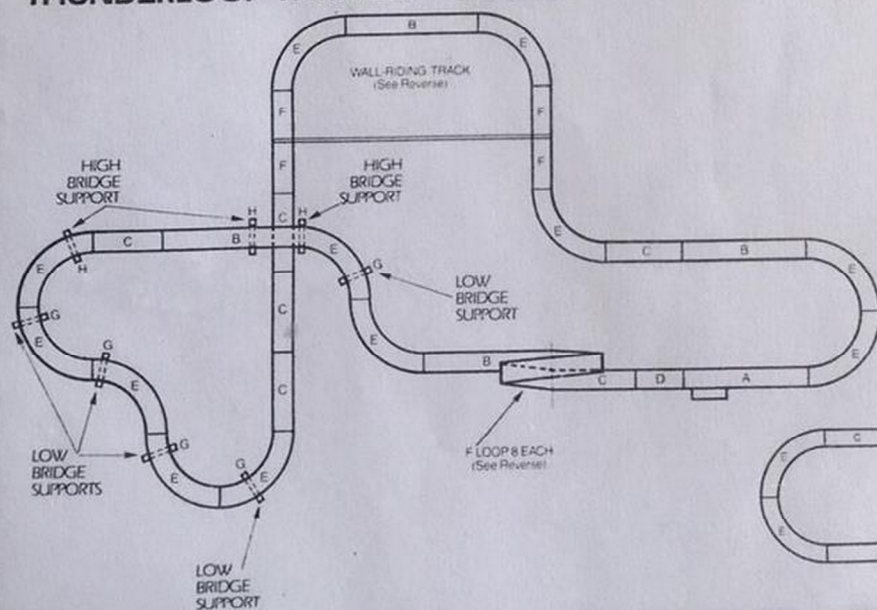

AURORA® AFX® LAYOUT SHEET

NEW THUNDERLOOP THRILLER™

No. 5509

YOUR SET CONTAINS:

QTY.	ITEM	ITEM
1		15" Terminal Track
4		15" Straight Track
6		9" Straight Track
1		6" Straight Track
12		9" (1/4) Curve Track
12		1/2 Loop Track
5		Low Bridge Support
3		High Bridge Support
2		2-Pc. Loop Cradle
1		Loop Clamp
12		Guard Rail
1		22-Volt Power Pack
2		Controller
1		Firebird 300 ZX
1		Pickup Shoe

Also included: Track Cleaning Pad, 2 Pickup Shoes, 2 Springs.

THUNDERLOOP THRILLER™ TRI-LEVEL

ALTERNATE TRACK LAYOUTS

See reverse for assembly of Wall-Riding Track and Loop

THUNDERLOOP THRILLER™ DOGLEG

THUNDERLOOP THRILLER™ SPIRAL