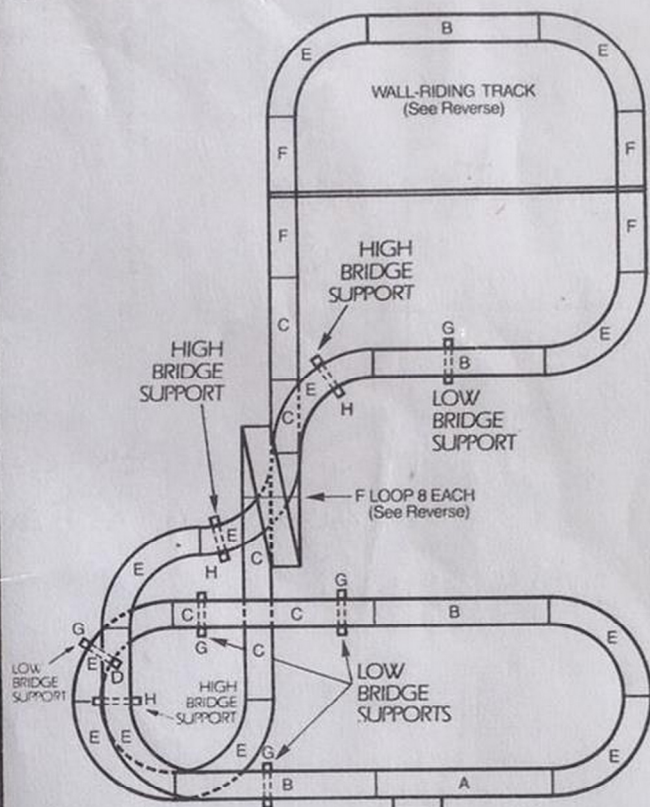

AURORA® AFX® LAYOUT SHEET

NEW THUNDERLOOP THRILLER™

No. 5509

YOUR SET CONTAINS:

QTY.	ITEM	ITEM
1		15" Terminal Track
4		15" Straight Track
6		9" Straight Track
1		6" Straight Track
12		9" (1/4) Curve Track
12		1/2 Loop Track
5		Low Bridge Support
3		High Bridge Support
2		2-Pc. Loop Cradle
1		Loop Clamp
12		Guard Rail
1		22-Volt Power Pack
2		Controller
1		Firebird 300 ZX
1		Pickup Shoe

Also included: Track Cleaning Pad, 2 Pickup Shoes, 2 Springs.

THUNDERLOOP THRILLER™ TRI-LEVEL

ALTERNATE TRACK LAYOUTS

See reverse for assembly of Wall-Riding Track and Loop

THUNDERLOOP THRILLER™ DOGLEG

THUNDERLOOP THRILLER™ SPIRAL