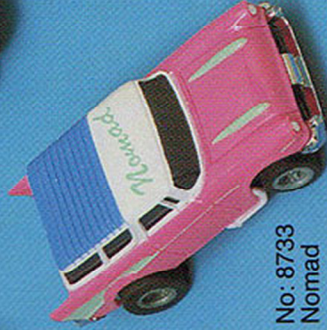

AFX® STREET CAR ASSORTMENT:

No: 8765
GMC Pick-up

No: 8736
Corvette

No: 8764
Police Car

No: 8733
Nomad

No: 8735
Z28 Camaro

AFX® NIGHT LIGHTED CAR ASSORTMENT:

Race in the dark without missing the action! Real working headlight beams shoot shafts of light on the track when you race in the dark!

No: 8772
Speed Beamers

No: 8773
Speed Beamers

No: 8774
Turbo Firebird

No: 8775
Turbo Firebird