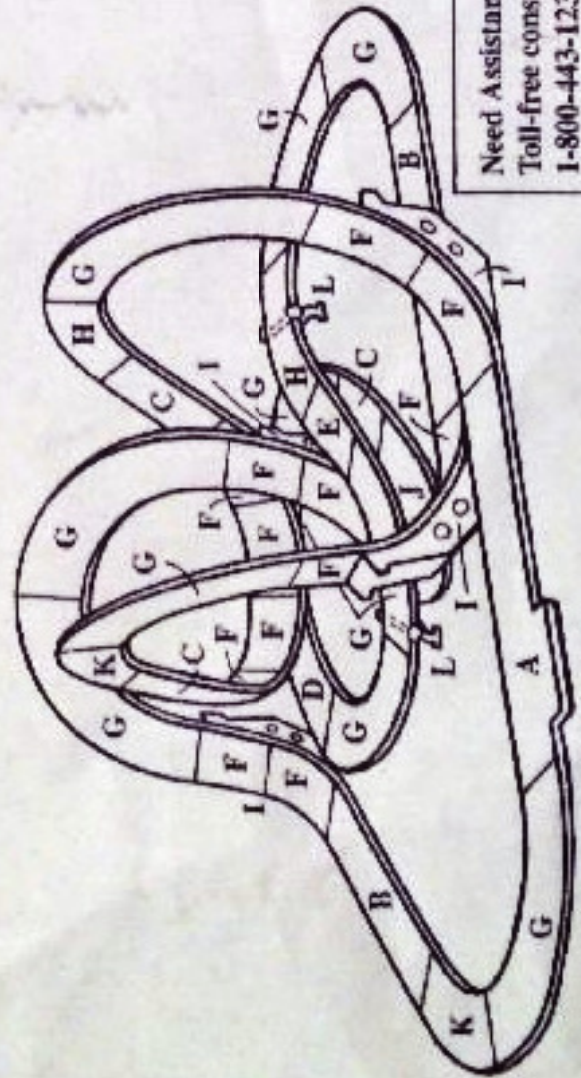

**YOUR SET CONTAINS:**

-  **A** 15" Terminal Track (1)
-  **D** 6" Straight Track (1)
-  **G** 9" 1/4 Curve Track (11)
-  **J** 3" Hairpin Track (1)
-  **L** Small Trestles (2)
-  **APX Turbo Cars** (2)
-  **B** 15" Straight Track (2)
-  **E** 3" Straight Track (1)
-  **H** 12" 1/8 Curve Track (2)
-  **K** 9" 1/8 Curve Track (2)
-  **Guard Rails** (9)
-  **Power Pack** (1)
-  **C** 9" Loop Track (3)
-  **F** 1/8 Loop Track (12)
-  **I** Loop Cradles (4)
-  **Power Accelerators** (2)

Track Cleaning Pad, 2 Pick-up Shoes and Springs also included.

Experiment with the Future of Racing by building these exciting alternate layouts!

Need Assistance? Call our AFX Toll-free consumer hotline: 1-800-443-1239, that's 1-800-443-1AFX