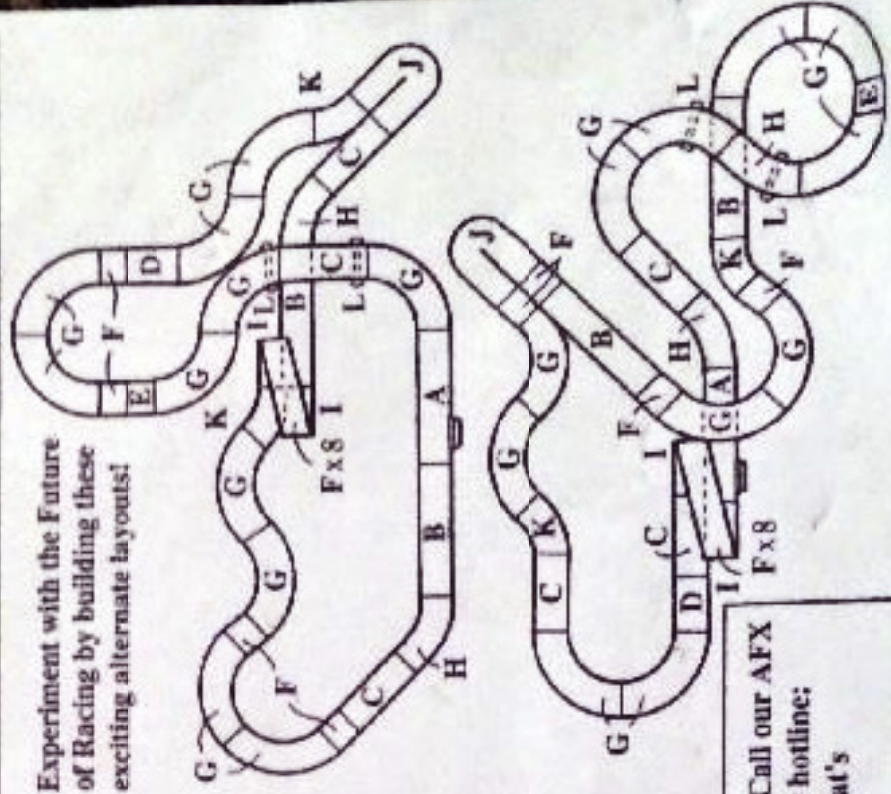

**YOUR SET CONTAINS:**

-  **A** 15" Terminal Track (1)
-  **D** 6" Straight Track (1)
-  **G** 9" 1/4 Curve Track (11)
-  **J** 3" Hairpin Track (1)
-  **L** Small Trestles (2)
-  **APX Turbo Cars** (2)
-  **B** 15" Straight Track (2)
-  **E** 3" Straight Track (1)
-  **H** 12" 1/8 Curve Track (2)
-  **K** 9" 1/8 Curve Track (2)
-  **Guard Rails** (9)
-  **Power Pack** (1)
-  **C** 9" Loop Track (3)
-  **F** 1/8 Loop Track (12)
-  **I** Loop Cradles (4)
-  **Power Accelerators** (2)

Track Cleaning Pad, 2 Pick-up Shoes and Springs also included.

Experiment with the Future of Racing by building these exciting alternate layouts!

Need Assistance? Call our AFX Toll-free consumer hotline: 1-800-443-1239, that's 1-800-443-1AFX