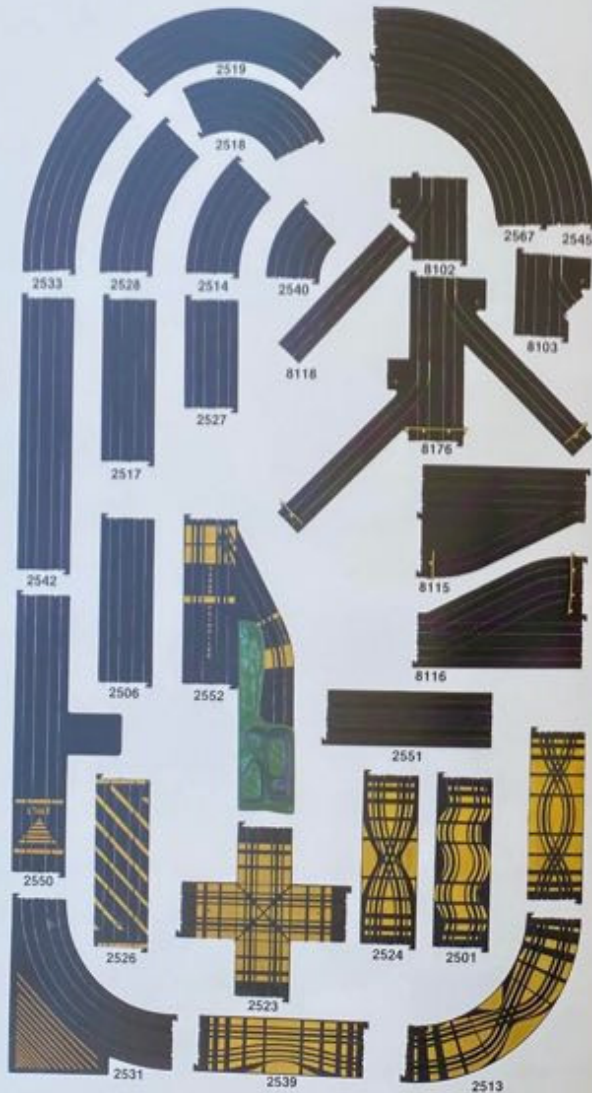

AFX IS TRACK

AFX "Add On" Track

AFX Trick Track

- 2501 9" Wiggle
- 2502 9" Double Criss Cross
- 2506 9" Cobblestone
- 2524 9" Single Cross
- 2526 9" Lap Counter
- 2539 9" Squeeze
- 2513 9" Radius $\frac{1}{4}$ " Cross Over
- 2523 9" 90° Intersection

AFX Specialty Track

- 2467 Hi-Banked Curve Set — Monza
- 2545 Hi-Speed Curve Set — Daytona
- 2552 Radar Trap w/Camouflage
- 2550 15" Fair Start Track
- 2531 9" Radius $\frac{1}{4}$ " Shut Off Road

AFX Big Ryder™ Track

- 8118 9" Single Lane
- 8176 Dispatch Extension Set
- 8115 Single Lane Truck Terminal with Backstop Fence
- 8116 Double Lane Truck Terminal with Backstop Fence
- 8102 Right Hand Single Lane Turn Off
- 8103 Left Hand Single Lane Turn Off