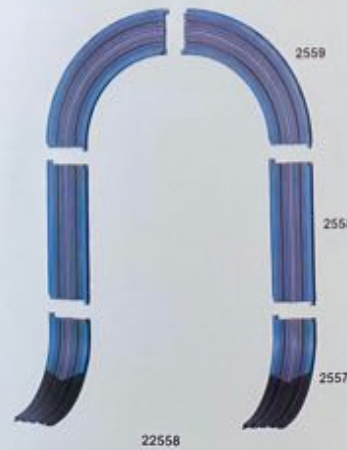

AFX LAZER 2000™ TRACK