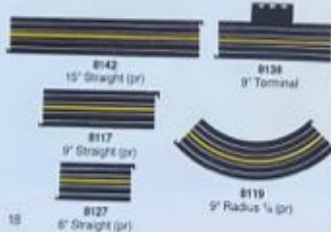

HIGHWAY TRACK