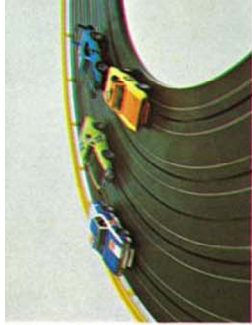

FEATURING
magna traction
cars
FOR SUPER GRIPPING POWER

BILLBOARD RETAINING WALLS