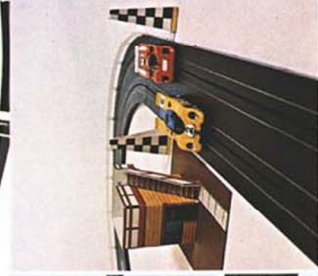

ALTERNATE LAYOUT

PYLONS AND JUDGES STAND