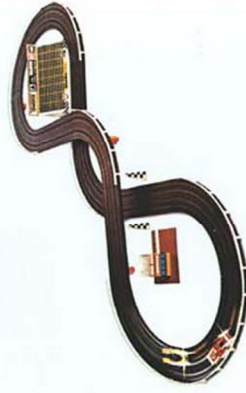

ALTERNATE LAYOUT