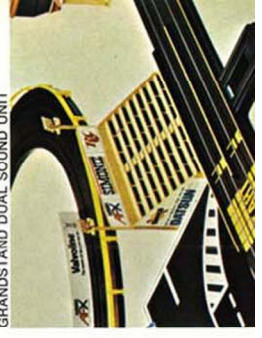

with
REVAMATIC™ SOUND
 GRANDSTAND THAT SOUNDS
 LIKE REAL RACING ENGINES

NO. 2236
 41' 4" OF RACING IN 8½" x 3¾"

AURORA'S ULTIMATE RACING LAYOUT FOR 1975! Start your 2 super-fast AFX Magna-Traction Cars from the Automatic Starter Track and the Lap Counter will record your skill against the competition, as you test your driving skills against twisting curves and blazing straightaways! The Revamatic Grandstand Dual Sound Unit adds a background of excitement with the thrill of real racing sounds. Set contains Pit Stop Garage, Combination Tool and Circuit Tester, Billboard Retaining Walls, 2 pro-style Russkit Speed Controls, AFX Safety Wall-Pak, Racing Oil and Discount Coupon.

PIT STOP GARAGE AND PIT AREA STARTER TRACK

BILLBOARD RETAINING WALLS

COMBINATION TOOL AND CIRCUIT TESTER

LAP COUNTER

GRANDSTAND DUAL SOUND UNIT

Jackie Stewart GRAND ROYALE™ RACE SET