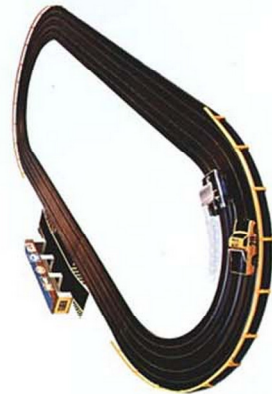

Jackie Stewart says,
"AFX is the closest thing to real racing."

AURORA **AFX** RACING
ELECTRIC HO SCALE

Jackie Stewart OVAL EIGHT™ RACE SET

NO. 2230
10' 6" OF RACING IN 3 3/4" x 2"
Multi-level racing, challenging straightaways and curves of AFX High Performance Track, with 2 super-fast AFX Cars combine for lots of high-speed excitement! Comes with Pit Stop Garage, 2 pro-style AFX Russkii Speed Controls, AFX Safety Wall-Pak, Guard Rails, Trestles, Racing Oli, Quikkee-Lok and Discount Coupon.
Converts to a popular oval layout.

Track Footage: 10'6"
Track Layout: 44 x 22
Carton Pack: 6
Carton Weight: 24.5 lbs.

PIT STOP GARAGE AND PIT AREA

ALTERNATE LAYOUT

AURORA **AFX** RACING
ELECTRIC HO SCALE

Jackie Stewart NITE LIGHTS™ RACE SET