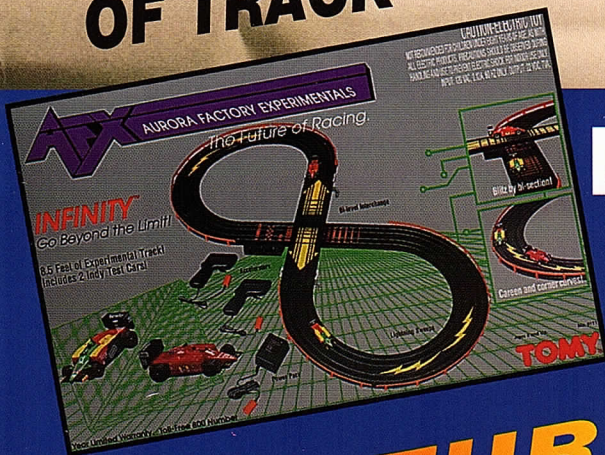

INFINITY™

RACING TURBO CARS

TOMY®

FIGURE 8 ACTION

OVER & UNDER ACTION

LIGHTNING SWEEPS

8.5 FT. OF TRACK

2 "PRO" CLASS CONTROLLERS

PART NUMBER **9111**
PACK: 6
CUBE: 2.8 CU. FT.
WEIGHT: 26 LBS.

Figure 8 action! A great starter set or a fun set for the experienced racer. Lets you go beyond the limit!

FEATURES

- 8.5 FEET OF EXPERIMENTAL TRACK
- FINGER TIP "PRO" CONTROLLERS
- LIGHTNING SWEEPS
- BI-LEVEL INTERCHANGE
- 2 INDY RACING TURBO CARS

TOMY®