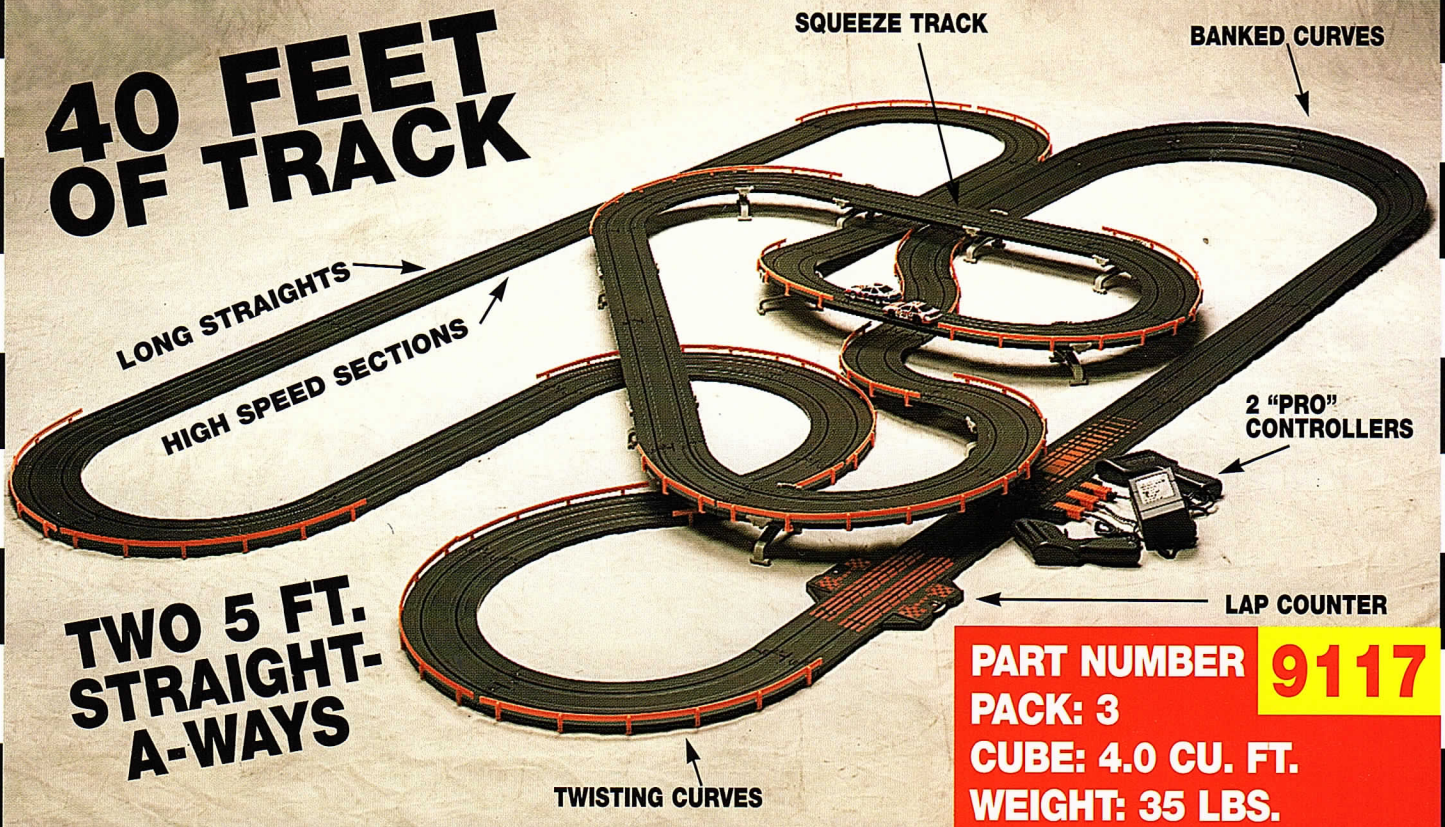

# GIANT RACEWAY

NOTHING COMPARES TO THE GIANT

**HUGE! 62.5 RUNNING FEET OF TRACK**

2 "PRO" CLASS CONTROLLERS

LAP COUNTER

**PART NUMBER 9868**  
**PACK: 3**  
**CUBE: 5.4 CU. FT.**  
**WEIGHT: 46 LBS.**

**T**his is the big one! The granddaddy of all slot car sets. The GIANT has it all! Over & under racing, long straights, high banked turn, squeeze track, lap counter and 2 awesome Super G+ cars.

## FEATURES

- 62.5 RUNNING FEET OF TRACK
- 2 SUPER G+ RACE CARS
- 2 PRO CLASS CONTROLLERS
- UL APPROVED POWER PACK
- BIG BANKED CURVES
- CROSS OVER TRACK

**TOMY**

# BIG BLOCK<sup>TM</sup> BATTLEERS

THE RACERS CHOICE

**T**he Racers Choice!  
Super G+ cars attack a twisty torture track.  
Total performance for the discriminating racer!  
Loads of fun for the novice or expert.

## FEATURES

- 40 FEET OF TRACK
- 2 SUPER G+ RACE CARS
- 2 FINGER TIP "PRO" CONTROLLERS
- 2 FIVE FOOT STRAIGHT SECTIONS
- SQUEEZE TRACK • TWISTY CURVING ACTION
- UL APPROVED POWER PACK

**TOMY**<sup>®</sup>