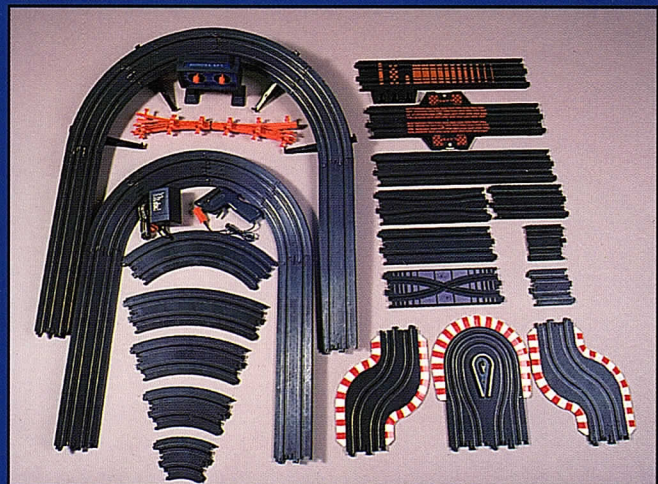

9875 INDY #26

9885 HWY. PATROL

9893 EURO SPORT #63

9894 INDY #54 F/1

9887 INDY TWOFER TWIN PACK (8759 & 8792)

## PARTS AND ACCESSORIES

Only AFX gives the hobbyist a full range of parts and accessories. We have the track needed to build 4 lane layouts, chicane & hairpins. Plus we have novelty track such as our crossover & squeeze track. Spare parts for the cars are readily available with our tune-up kits for both the Racing Turbo & Super G+ cars. AFX has the world of HO covered!

NO.	DESCRIPTION	NO.	DESCRIPTION
8627	15" TERMINAL TRACK	8628	9" BANKED CURVE SET
8646	LAP COUNTER, AUTO	8630	CONTROLLER
8621	15" STRAIGHT TRACK	8631	POWER PACK
8626	3" ADAPTER TRACK	8656	6" 1/8 CURVE TRACK
8622	9" STRAIGHT TRACK	8663	15" 1/8 CURVE TRACK
8641	6" STRAIGHT TRACK	8992	3" HAIRPIN TRACK
8625	9" SQUEEZE TRACK	8993	9" CHICANE TRACK
8635	3" STRAIGHT TRACK	8634	TUNE-UP KIT, TURBO
8655	9" CROSSOVER TRACK	8995	TUNE-UP KIT, SUPER G+
8648	GUARDRAILS (10PK)	8623	9" 1/4 CURVE TRACK
8629	LAP COUNTER, AUTO	8624	9" 1/8 CURVE TRACK
8991	12" BANKED CURVE SET	8642	12" 1/8 CURVE TRACK