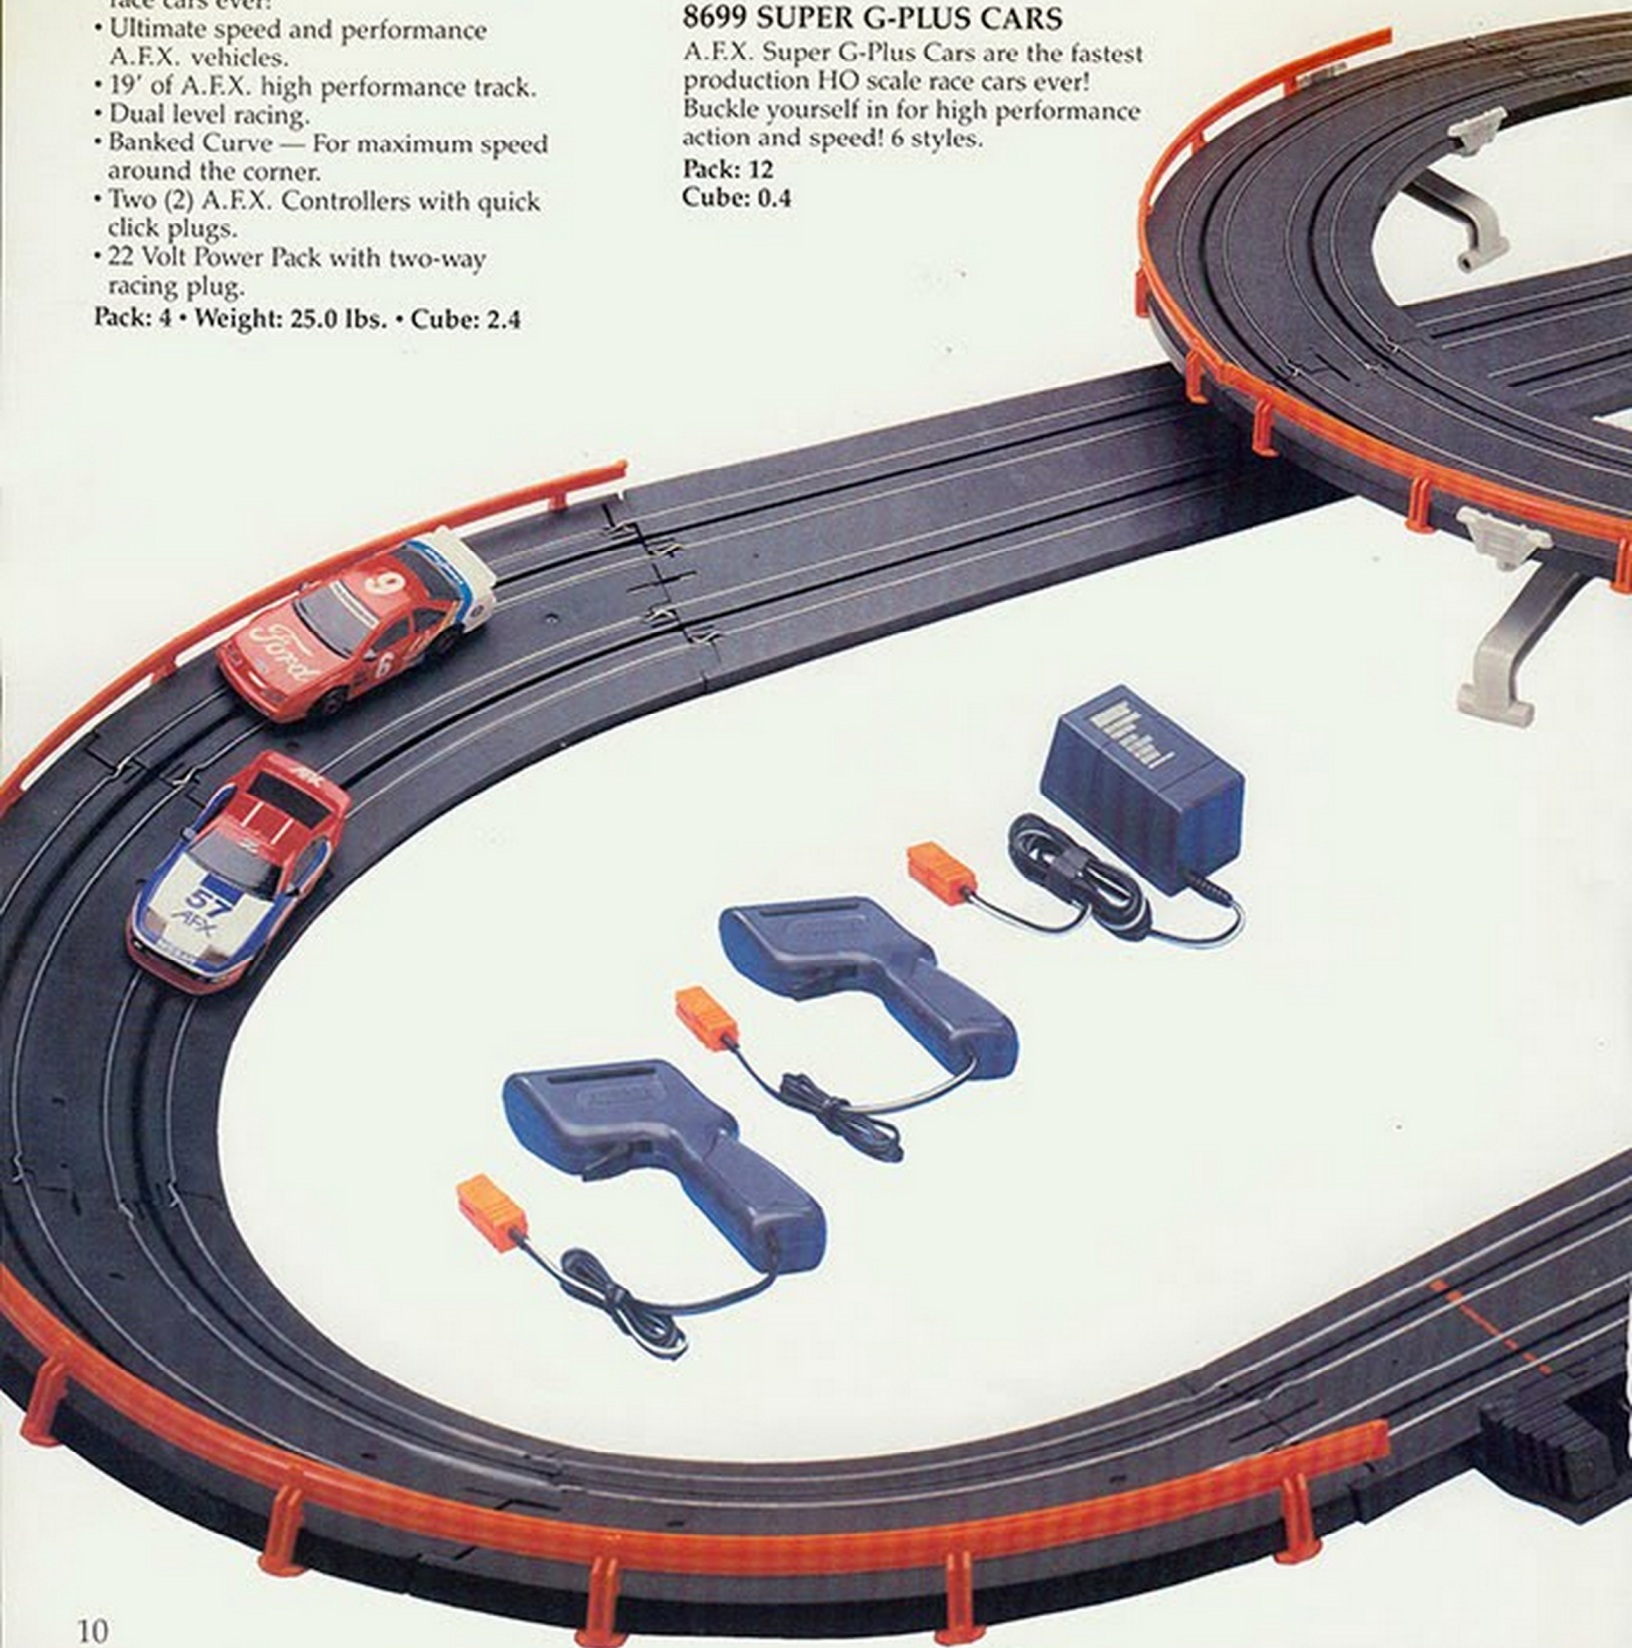

8699 SUPER G-PLUS CARS

A.F.X. Super G-Plus Cars are the fastest production HO scale race cars ever! Buckle yourself in for high performance action and speed! 6 styles.

Pack: 12
Cube: 0.4