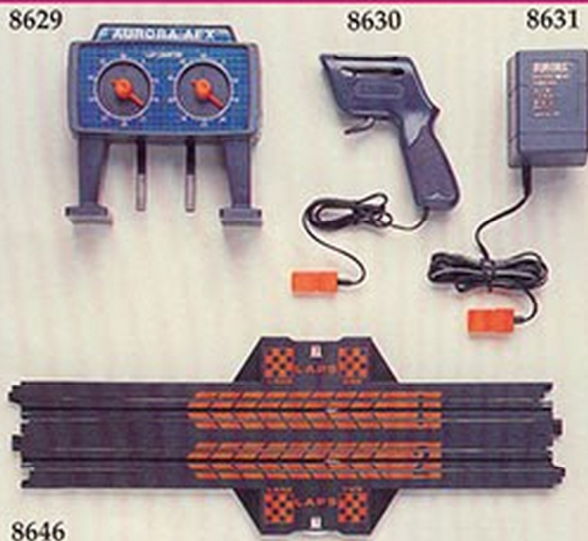

- Ages 8 and Up.

Pack: 12 • Weight: 5.0 lbs. • Cube: 0.7

8630 CONTROLLER

Comes with easy quick-click plug.

- Ages 8 and Up.

Pack: 12 • Weight: 4.0 lbs. • Cube: 0.4

8631 22-VOLT POWER PACK

22 volts of power with a two way racing plug.

- Ages 8 and Up.

Pack: 6 • Weight: 6.5 lbs. • Cube: 0.3

8646 AUTOMATIC LAP COUNTER TRACK

15" High Performance Track with built in lap counter.

- Ages 8 and Up.

Pack: 12 • Weight: 5.0 lbs. • Cube: 0.5

8634

8646