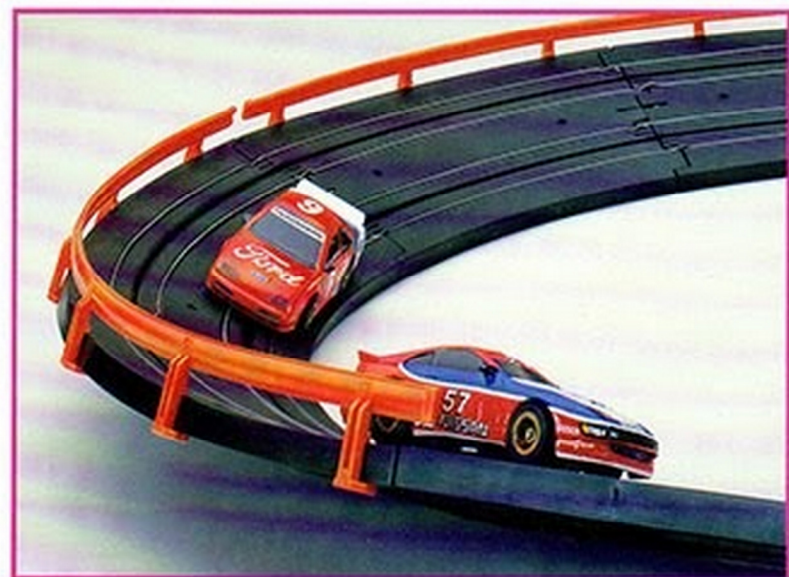

TOMY®

1990

AURORA AFX

8609 SUPER G-PLUS CHALLENGE™

A.F.X. Super G-Plus cars are the fastest production HO scale race cars ever! They are made to break track records at lightening speeds and offer phenomenal handling. Buckle yourself in for high speed, high performance action! A.F.X. Super G-Plus cars are for the driver who demands the ultimate in performance from a race car!

- Two (2) A.F.X. Super G-Plus cars that are the fastest production HO scale race cars ever!
- Ultimate speed and performance A.F.X. vehicles.
- 19' of A.F.X. high performance track.
- Dual level racing.
- Banked Curve — For maximum speed around the corner.
- Two (2) A.F.X. Controllers with quick click plugs.
- 22 Volt Power Pack with two-way racing plug.

Pack: 4 • Weight: 25.0 lbs. • Cube: 2.4

8699

NEW

8699 SUPER G-PLUS CARS

A.F.X. Super G-Plus Cars are the fastest production HO scale race cars ever! Buckle yourself in for high performance action and speed! 6 styles.

Pack: 12
Cube: 0.4

NEW

8609

A.F.X. Banked Curve for maximum high performance, high speed power!

8614

**8614 DOUBLE FIRE™**

13 feet of high performance track challenges your driving skills on a double eight racing course! Drive in daylight or darkness without missing any of the action!