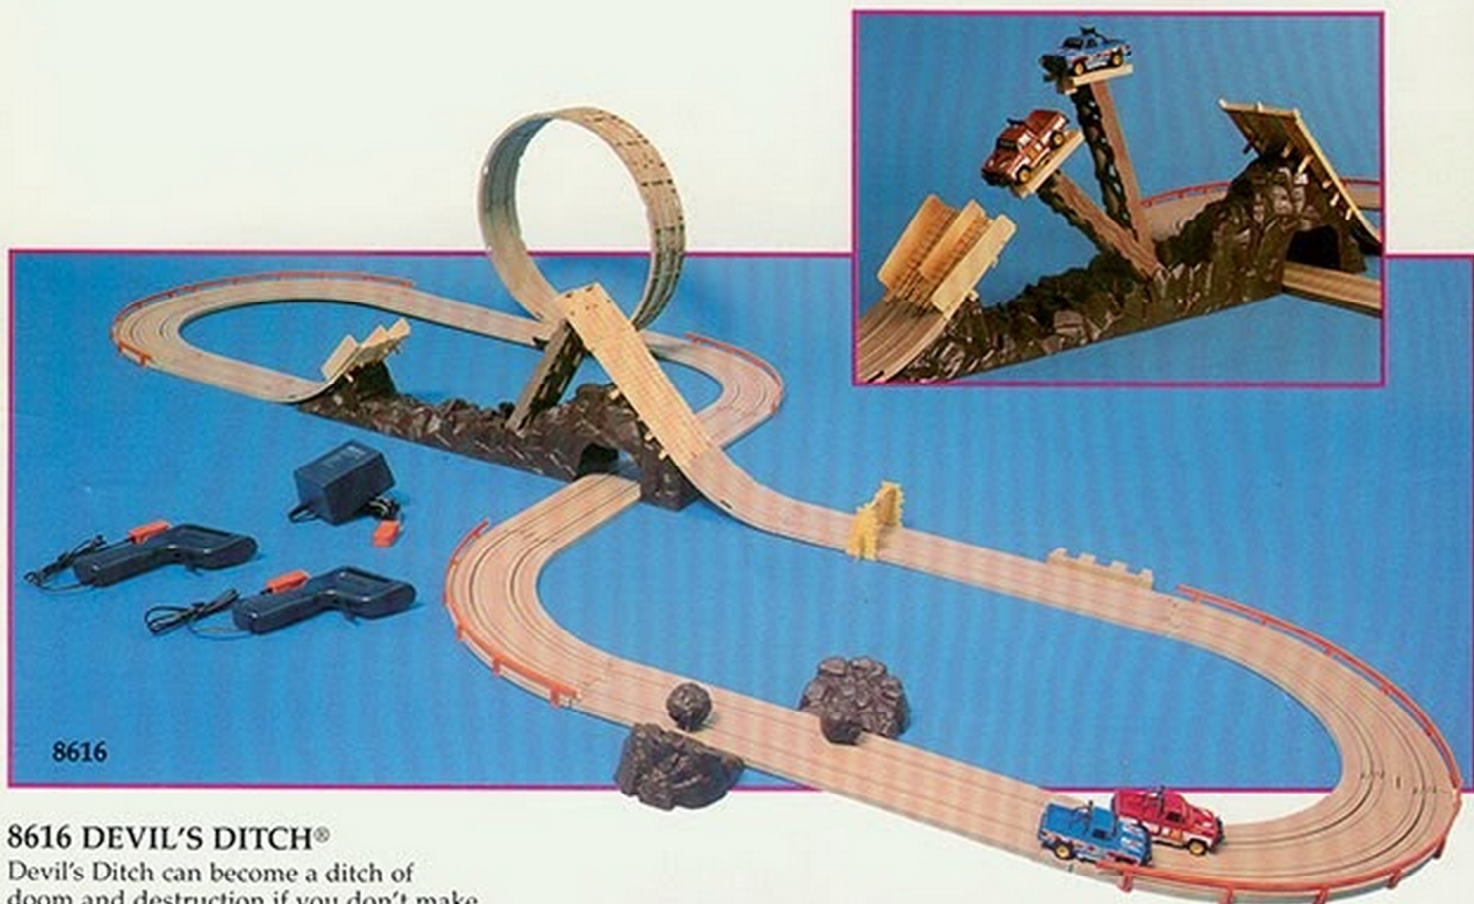

- 17' feet of high performance over and under track.
- Over the track automatic lap counter.
- Realistic looking racing grandstand.
- Two (2) A.F.X. Turbo Racing cars.
- A.F.X. controllers with quick-click plugs.
- 22 volt power pack with two-way racing plug.
- Guardrails, and bridge supports.
- Ages 8 and up.

Pack: 6 • Weight: 31.1 lbs. • Cube: 2.4

8601 CAMARO CHALLENGE™

Two A.F.X Turbo cars battle it out around 8½ feet of over-under high performance track.

- Two A.F.X Turbo cars.
- Two Controllers with easy quick-click plugs.
- 22 volt power pack with two way racing plug.
- Six (6) guardrails, two (2) bridge supports.
- Ages 8 and up.

Pack: 6

Weight: 23.0 lbs.

Cube: 2.9

8601

8616

8616 DEVIL'S DITCH®

Devil's Ditch can become a ditch of doom and destruction if you don't make it over the ditch by way of the catapult stunt ramp!!

- 18 feet of high performance track.
- Death defying Devil's Ditch ramp with catapult stunt ramp arm.
- Gravity defying stunt loop the loop.
- Moveable caution signs, and break-way boulder road blocks.
- Two Aurora A.F.X. turbo pick-up trucks.
- Two A.F.X. controllers with quick click plugs.
- 22 volt power pack with two-way racing plug.
- Ages 8 and up.