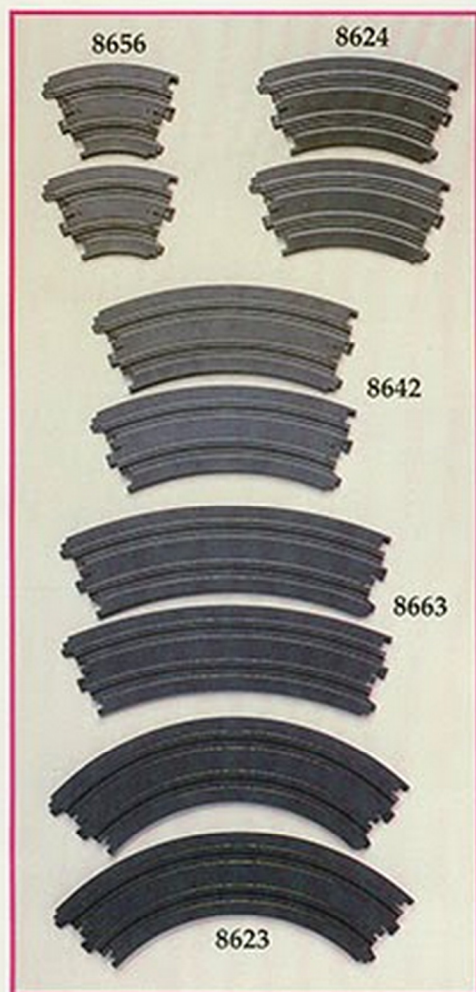

8621 15" STRAIGHT TRACK (PAIR)

Pack: 24 • Weight: 4.0 lbs. • Cube: 1.1

8626 3" ADAPTER TRACK (PAIR)

Pack: 24 • Weight: 4.0 lbs. • Cube: 0.2

8622 9" STRAIGHT TRACK (PAIR)

Pack: 24 • Weight: 6.6 lbs. • Cube: 0.5

8641 6" STRAIGHT TRACK (PAIR)

Pack: 12 • Weight: 5.0 lbs. • Cube: 0.18