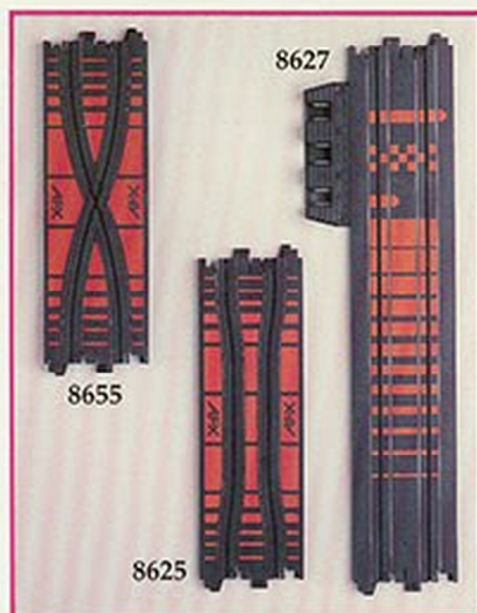

8655 9" CROSSOVER TRACK (PAIR)

Pack: 24 • Weight: 3.8 lbs. • Cube: 0.3

8625 9" SQUEEZE TRACK (PAIR)

Pack: 24 • Weight: 6.6 lbs. • Cube: 0.4

8627 15" TERMINAL TRACK (SINGLE)

Pack: 24 • Weight: 4.8 lbs. • Cube: 0.6

8656 6" CURVE TRACK 1/8 R (PAIR)

Pack: 12 • Weight: 3.6 lbs. • Cube: 0.2

8624 9" CURVE TRACK 1/8 R (PAIR)

Pack: 24 • Weight: 6.0 lbs. • Cube: 0.7

8642 12" CURVE TRACK 1/8 R (PAIR)

Pack: 24 • Weight: 6.0 lbs. • Cube: 0.6