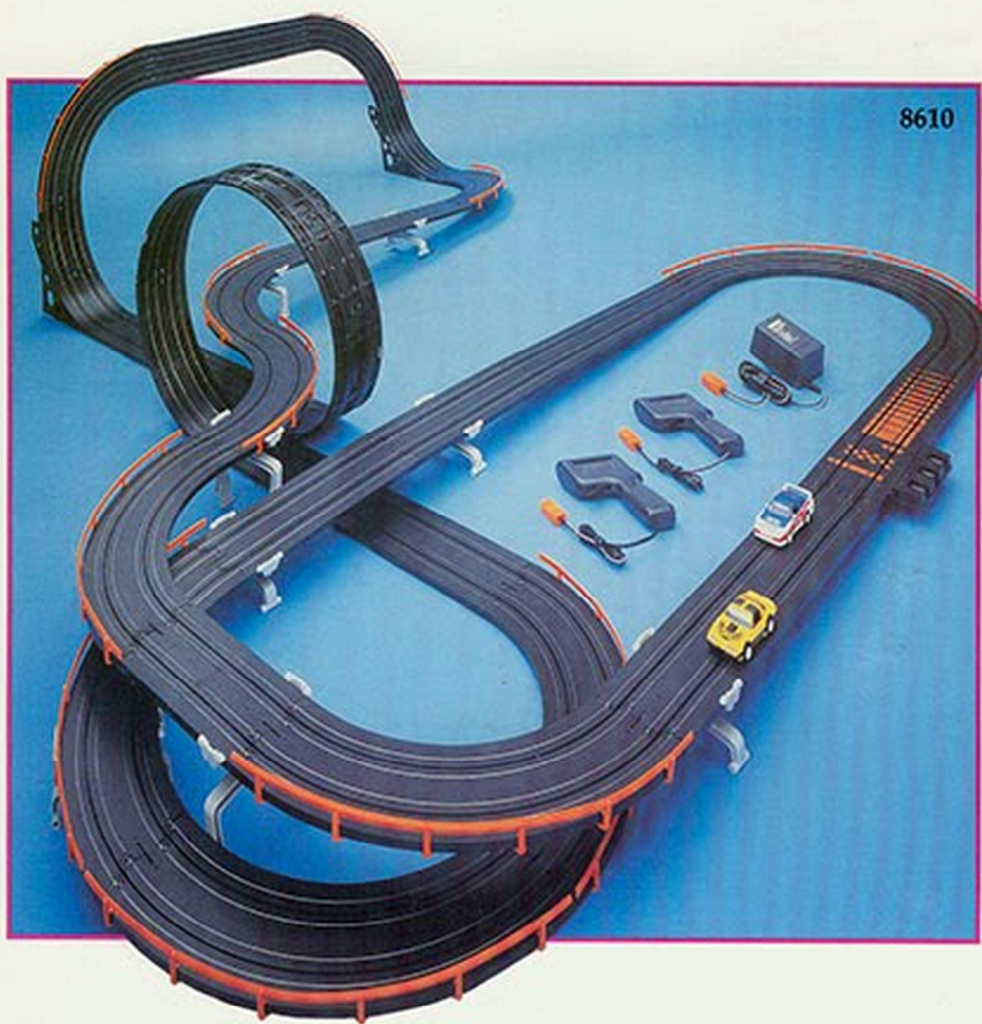

Pack: 6

Weight: 23.0 lbs.

Cube: 2.9

8601

8616

8616 DEVIL'S DITCH®

Devil's Ditch can become a ditch of doom and destruction if you don't make it over the ditch by way of the catapult stunt ramp!!

- 18 feet of high performance track.
- Death defying Devil's Ditch ramp with catapult stunt ramp arm.
- Gravity defying stunt loop the loop.
- Moveable caution signs, and break-way boulder road blocks.
- Two Aurora A.F.X. turbo pick-up trucks.
- Two A.F.X. controllers with quick click plugs.
- 22 volt power pack with two-way racing plug.
- Ages 8 and up.

Pack: 3 • Weight: 21.5 lbs. • Cube: 2.7

8607 GHOST RACER®

The Computer Control Center has a built-in system for programming number of laps, speed of the A.F.X. Ghost Racer car and even a finish flag.

- 17½ feet of high performance track.
- Two A.F.X. Turbo cars.
- Programmable Computer Control Center.
- Two controllers with easy quick-click plugs.
- 22 volt power pack with two-way racing plug.
- Ages 8 and up.

Pack: 3 • Weight: 19.8 lbs. • Cube: 2.6

8607

8610

8610 THUNDERLOOP THRILLER™

27½ feet of tri-level, high performance, daredevil track! Loop the loop, ride the wall, speed through the treacherous s-curve!

- Two (2) A.F.X. Turbo cars.
- Wall ridin' track.
- Stunt death defying loop the loop.
- High speed s-curves.
- Triple level racing.
- Two (2) controllers with quick click plugs.
- 22 volt power pack with two way racing plug.
- Ages 8 and up.

- 18 feet of high performance over and under racing track.
- Four lane A.F.X. real racing — race up to four A.F.X. Turbo cars.
- Four Aurora A.F.X. Turbo cars.
- Four controllers with quick click plugs.
- Two (2) built in track automatic lap counters.
- Two (2) 22 volt power packs with two way racing plug.
- Guardrails and bridge supports.
- Features the new 6" 1/8R racing curve track.
- Ages 8 and up.