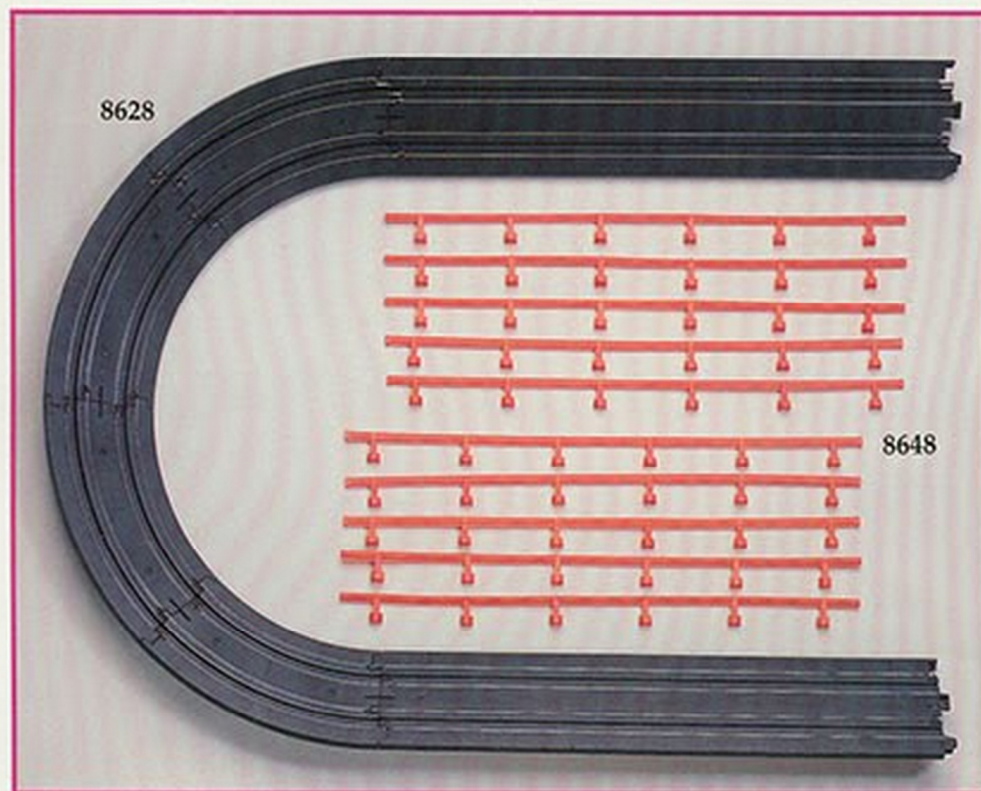

8663 15" 1/8 R CURVE TRACK (PAIR)

• Take On Sharper Curves
Pack: 24 • Weight: 6.0 lbs. • Cube: 0.92

8623 9" CURVE TRACK 1/4 R (PAIR)

Pack: 24 • Weight: 10.8 lbs. • Cube: 1.1

8628 9" BANKED CURVE SET

• Features four (4) 1/8 R Curve Track and two (2) 15" Straight Tracks.

Pack: 12 • Weight: 8.5 lbs. • Cube: 1.3

8648 GUARDRAILS (10 PCS.)

Pack: 24 • Weight: 2.6 lbs. • Cube: 1.4