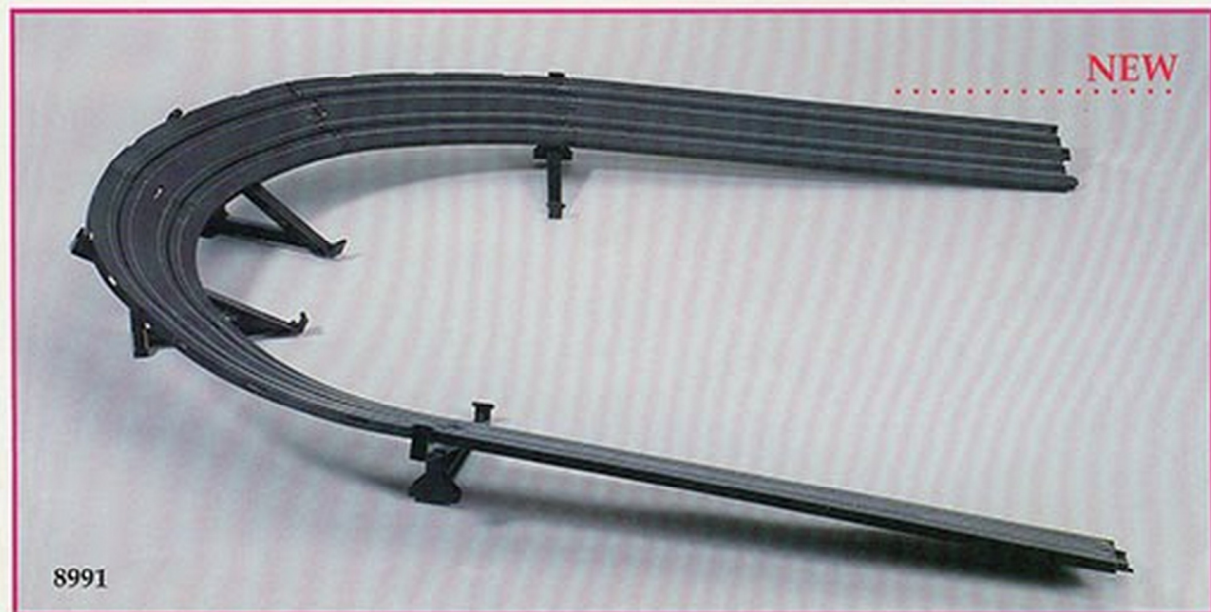

8994

NEW

8994 A.F.X. DRIFT ACTION CURVE

A.F.X.'S Drift Action Curve will add a new dimension to your A.F.X. Racing System! Take on the curve at high speed and do it with control!

- Allows any A.F.X. Turbo car to skid around the corner in control
- Can be used with all A.F.X. Racing Systems

Pack: 12 • Weight: 5.0 lbs. • Cube: 0.5

8992 3" HAIRPIN CURVE TRACK

- Set up your course like real grand prix racing.
- Add this 3" Hairpin Curve to any A.F.X. Racing System and warning barriers.

Pack: 12 • Weight: 5.5 lbs. • Cube: 0.54

8993 9" CHICANE TRACK (PAIR)

- High performance curve with warning barriers.
- Blister carded two (2) units per package.

Pack: 12 • Weight: 5.9 lbs. • Cube: 1.0

8991 12" 1/8 R BANKED CURVE SET

- Features six (6) 1/8 R curves, two (2) 15" straights, four (4) new supports.
- New supports allow you to place the 9" banked curve track inside the 12" 1/8 R banked curve set for four lane racing.

Pack: 12 • Weight: 16.5 lbs. • Cube: 0.7

8992

NEW

8993

NEW

NEW

8991