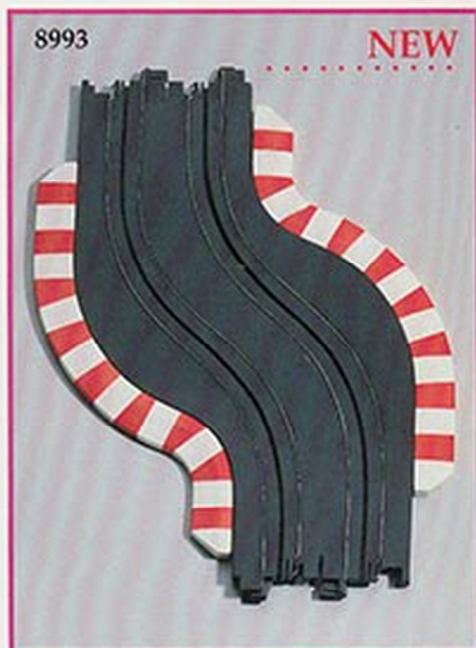

8994

NEW

8994 A.F.X. DRIFT ACTION CURVE

A.F.X.'S Drift Action Curve will add a new dimension to your A.F.X. Racing System! Take on the curve at high speed and do it with control!

- Allows any A.F.X. Turbo car to skid around the corner in control
- Can be used with all A.F.X. Racing Systems

Pack: 12 • Weight: 5.0 lbs. • Cube: 0.5

8992 3" HAIRPIN CURVE TRACK

- Set up your course like real grand prix racing.
- Add this 3" Hairpin Curve to any A.F.X. Racing System and warning barriers.

Pack: 12 • Weight: 5.5 lbs. • Cube: 0.54

8993 9" CHICANE TRACK (PAIR)

- High performance curve with warning barriers.
- Blister carded two (2) units per package.

Pack: 12 • Weight: 5.9 lbs. • Cube: 1.0

8991 12" 1/8 R BANKED CURVE SET

- Features six (6) 1/8 R curves, two (2) 15" straights, four (4) new supports.
- New supports allow you to place the 9" banked curve track inside the 12" 1/8 R banked curve set for four lane racing.

Pack: 12 • Weight: 16.5 lbs. • Cube: 0.7

8992

NEW

8993

NEW

NEW

8991